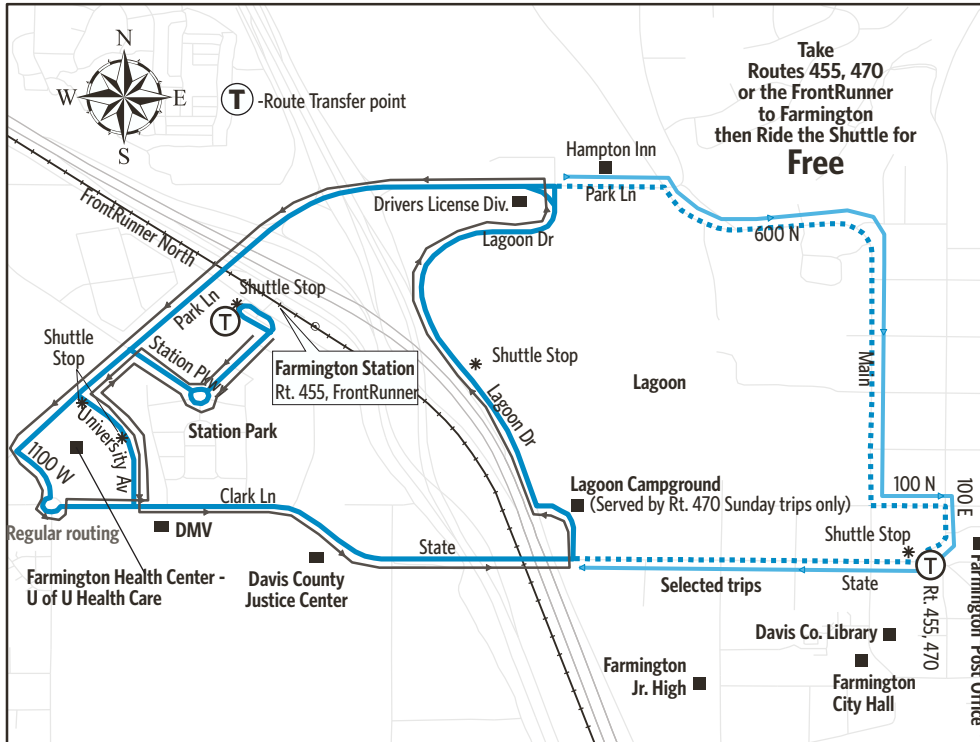

## Rt 667 Lagoon/Station Park Shuttle

For Information Call 801-RIDE-UTA (801-743-3882)  
 outside Salt Lake County 888-RIDE-UTA (888-743-3882)  
[www.rideuta.com](http://www.rideuta.com)

### Lagoon/Station Park Shuttle

#### Frightmares Fridays in September and October:

UTA will provide full Weekday (LW)  
 Service for Frightmares (September 13, 20, 27, October 4, 11, 18, and 25).

UTA  BUS

WK SA   Effective April 2019

**WEEKDAYS To Lagoon and Station Park**

**LW**-Trips only run when Lagoon is open.

**LF**-Trips will only run Fridays when Lagoon is open.

**LS**-Trips will only run Saturdays when Lagoon is open.