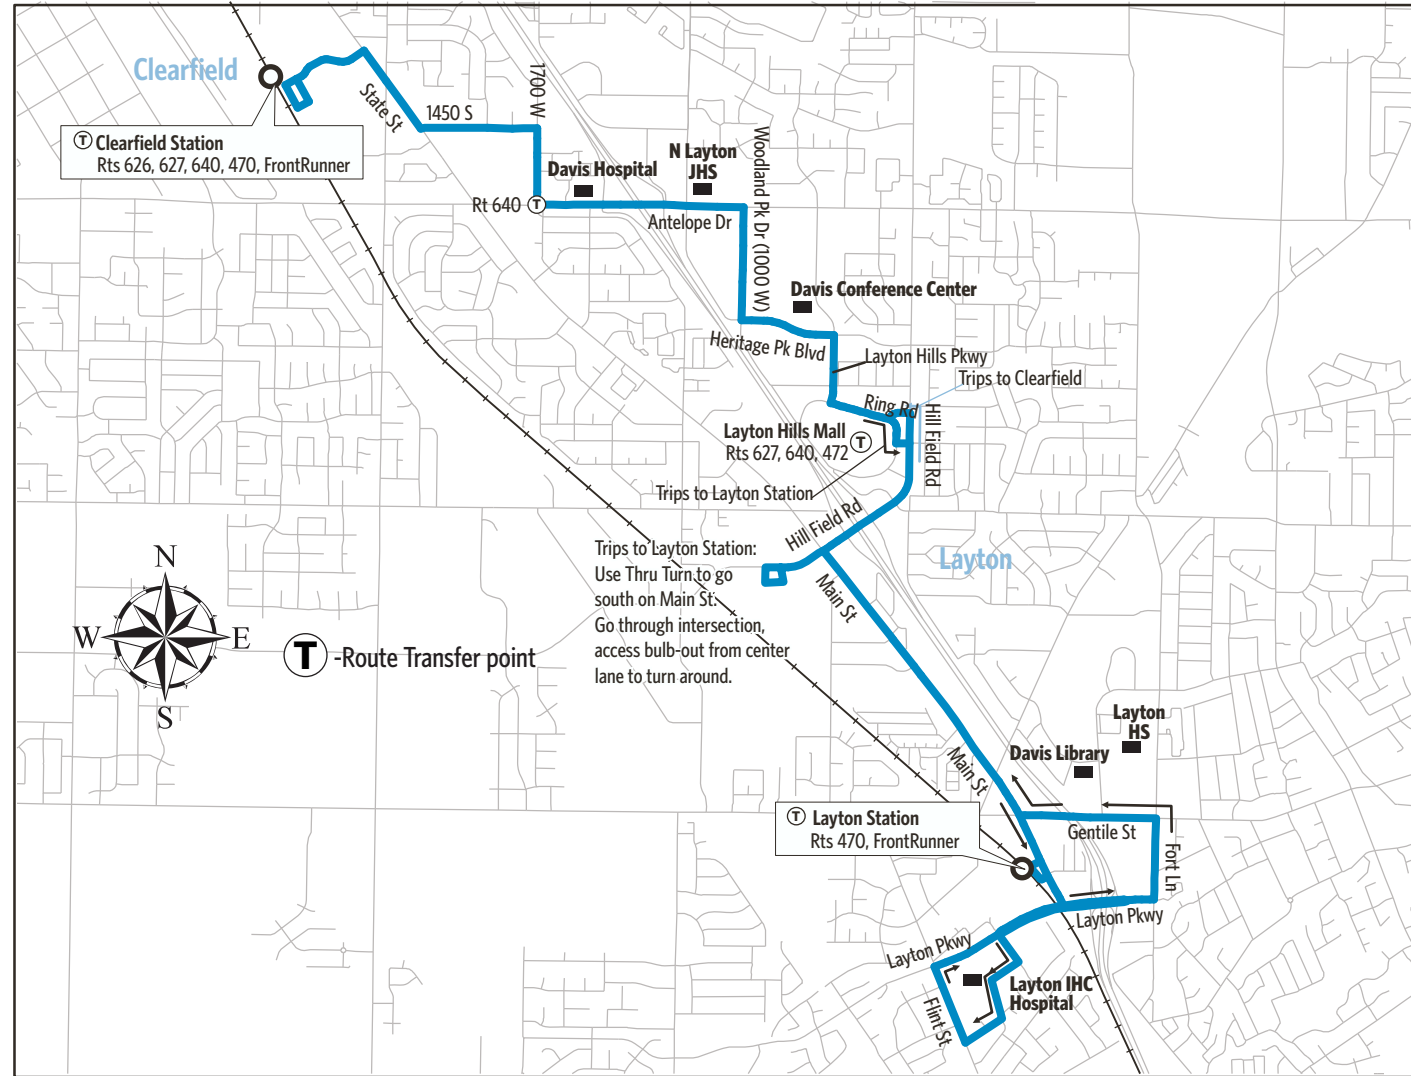

Route 628 Midtown Trolley Layton/Clearfield Circulator

For Information Call 801-RIDE-UTA (801-743-3882)
outside Salt Lake County 888-RIDE-UTA (888-743-3882)
www.rideuta.com

628

INTERPRETER

801-RIDE-UTA
call (801-743-3882)
Toll-Free (888-743-3882)

Determine your timepoint based on when you want to leave or when you want to arrive. Read across for your destination and down for your time and direction of travel. A route map is provided to help you relate to the timepoints shown. Weekday, Saturday & Sunday schedules differ from one another.

Upon payment of a fare, a transfer is good for travel in any direction, including return trip, for two (2) hours until the time cut. The value of a transfer towards a fare on a more expensive service is the regular cash fare.

Timepoints are approximate and may vary due to road and traffic conditions