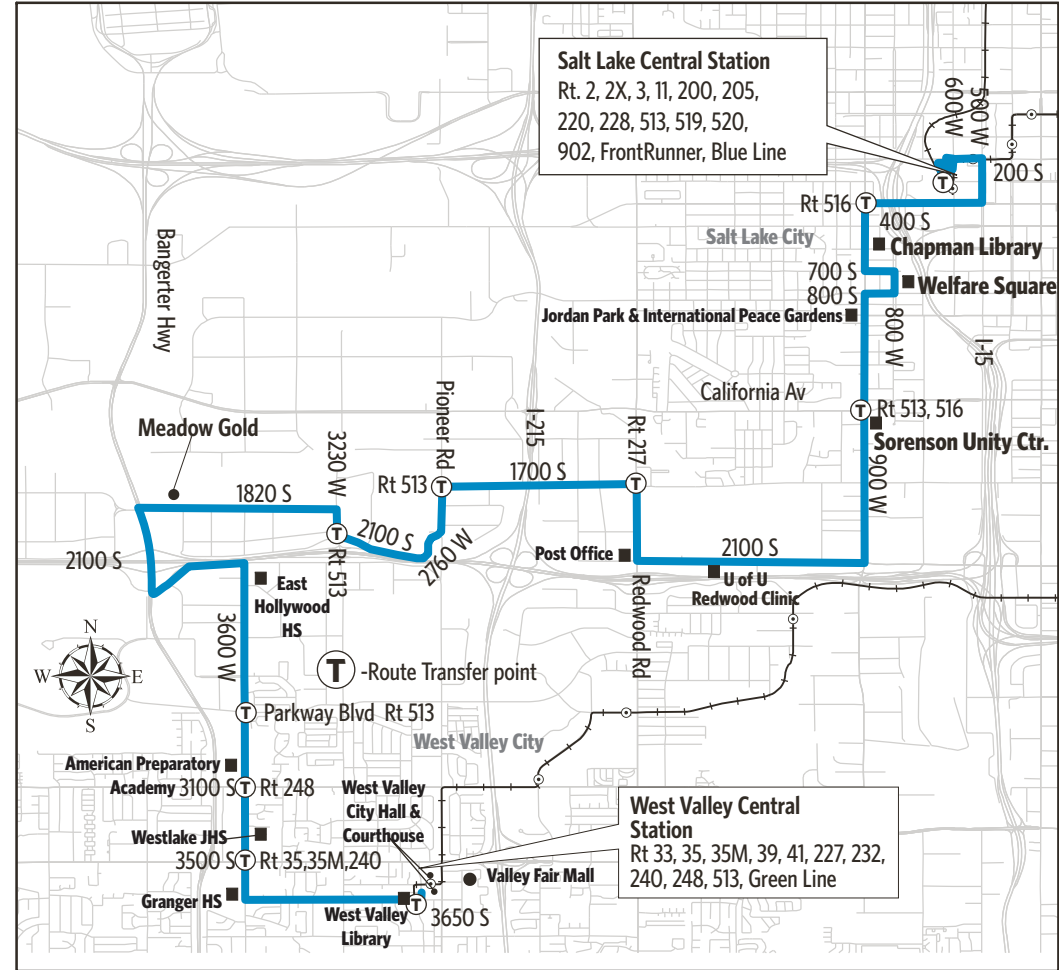

Upon payment of a fare, a transfer is good for travel in any direction, including return trip, for two (2) hours until the time cut. The value of a transfer towards a fare on a more expensive service is the regular cash fare.

509 Salt Lake Central Station
LDS Welfare Square
West Valley Central Station

513 Salt Lake Central Station
Westlake Business Park
West Valley Central Station

Route 509 - 900 West Shuttle

509-WEEKDAYS To Salt Lake Central Station