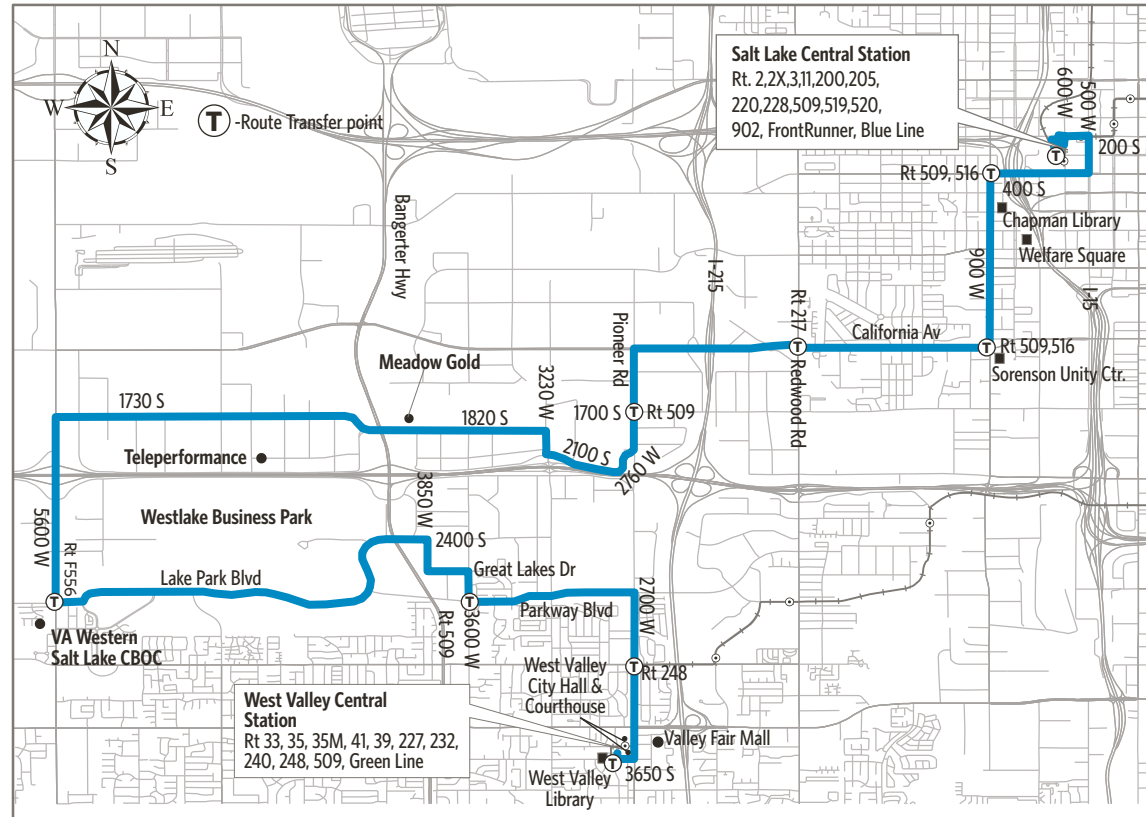

Route 513 - Industrial Business Park Shuttle

513-WEEKDAYS

To Salt Lake Central Station

To West Valley Central Station

West Valley Central Station	4000 W & Parkway Blvd	1820 S & 3600 W	1300 S & 900 W	Salt Lake Central Station
532a	548a	608a	623a	633a
602	618	638	653	703
425p	441p	503p	521p	531p
455	511	533	551	601

Salt Lake Central Station	1300 S & 900 W	1820 S & 3600 W	4000 W & Lake Park Dr	West Valley Central Station
714a	722a	738a	800a	816a
759	808	824	844	900
523p	536p	551p	610p	625p
553	606	621	640	655

SEE SOMETHING? SAY SOMETHING!

For Information Call 801-RIDE-UTA (801-743-3882)
outside Salt Lake County 888-RIDE-UTA (888-743-3882)
www.rideuta.com

HOW TO USE THIS SCHEDULE

Determine your timepoint based on when you want to leave or when you want to arrive. Read across for your destination and down for your time and direction of travel. A route map is provided to help you relate to the timepoints shown. Weekday, Saturday & Sunday schedules differ from one another.

Upon payment of a fare, a transfer is good for travel in any direction, including return trip, for two (2) hours until the time cut. The value of a transfer towards a fare on a more expensive service is the regular cash fare.