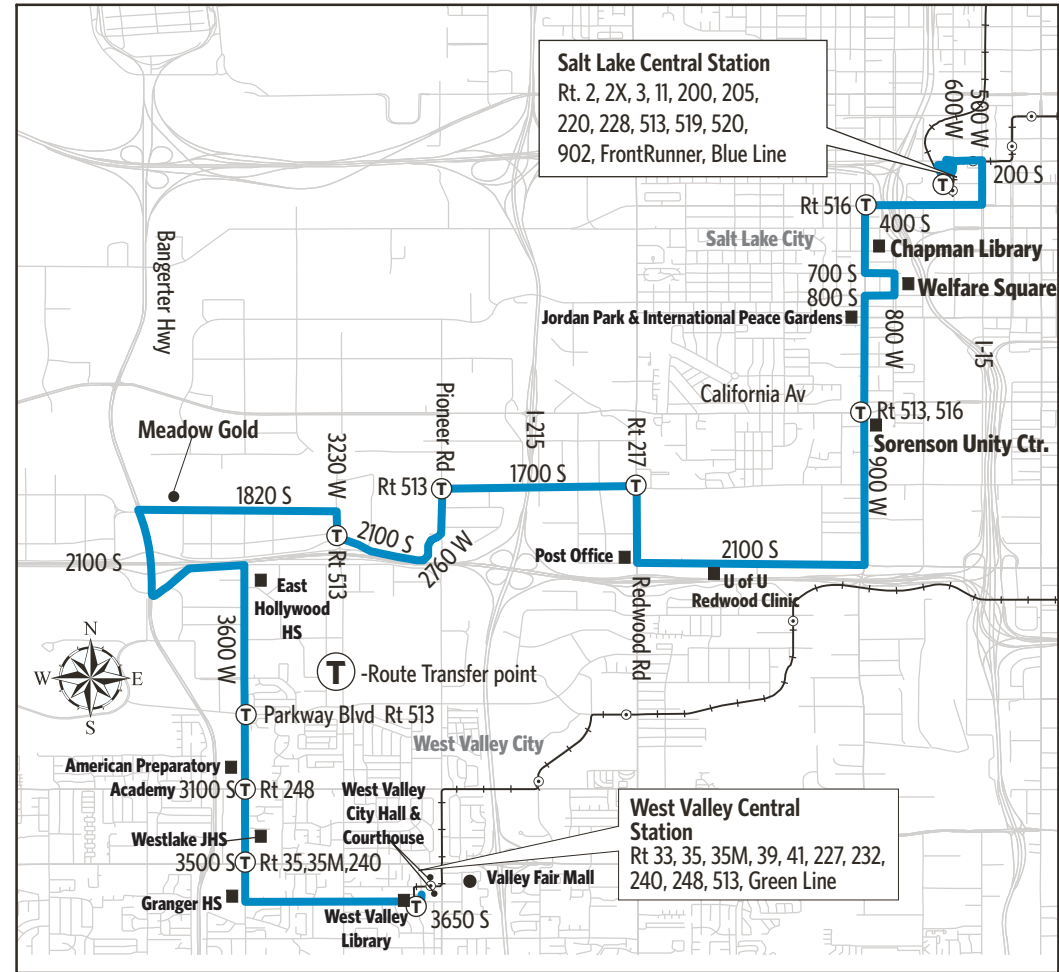

Upon payment of a fare, a transfer is good for travel in any direction, including return trip, for two (2) hours until the time cut. The value of a transfer towards a fare on a more expensive service is the regular cash fare.

509 Salt Lake Central Station
LDS Welfare Square
West Valley Central Station

513 Salt Lake Central Station
Westlake Business Park
West Valley Central Station

Route 509 - 900 West Shuttle

509-WEEKDAYS To Salt Lake Central Station