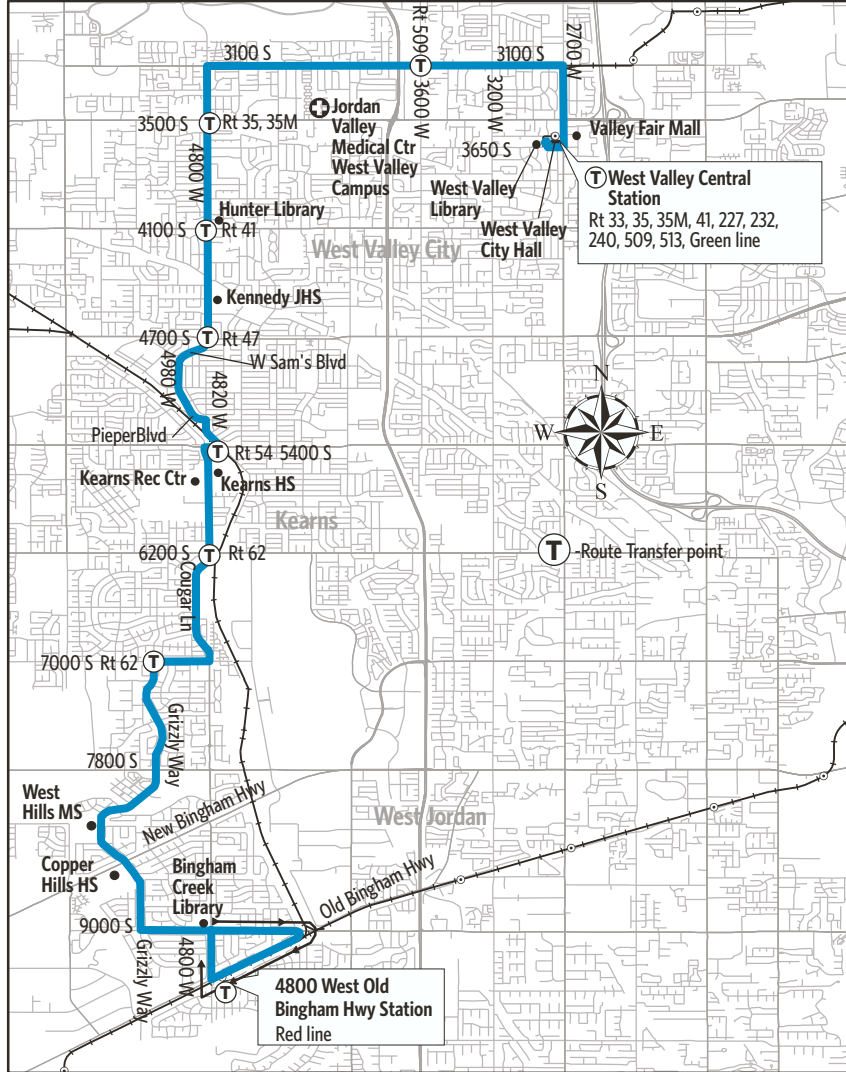

Route 248 - 4800 West

For Information Call 801-RIDE-UTA (801-743-3882)
outside Salt Lake County 888-RIDE-UTA (888-743-3882)
www.rideuta.com

248

4800 West

HOW TO USE THIS SCHEDULE

Determine your timepoint based on when you want to leave or when you want to arrive. Read across for your destination and down for your time and direction of travel. A route map is provided to help you relate to the timepoints shown. Weekday, Saturday & Sunday schedules differ from one another.

LOST AND FOUND

Weber/South Davis: 801-626-1207 option 3
Utah County: 801-227-8923
Salt Lake County: 801-287-4664
F-Route: 801-287-5355

FARES

Exact Fare is required. Fares are subject to change.

ACCESSIBLE SERVICE

Upon payment of a fare, a transfer is good for travel in any direction, including return trip, for two (2) hours until the time cut. The value of a transfer towards a fare on a more expensive service is the regular cash fare.