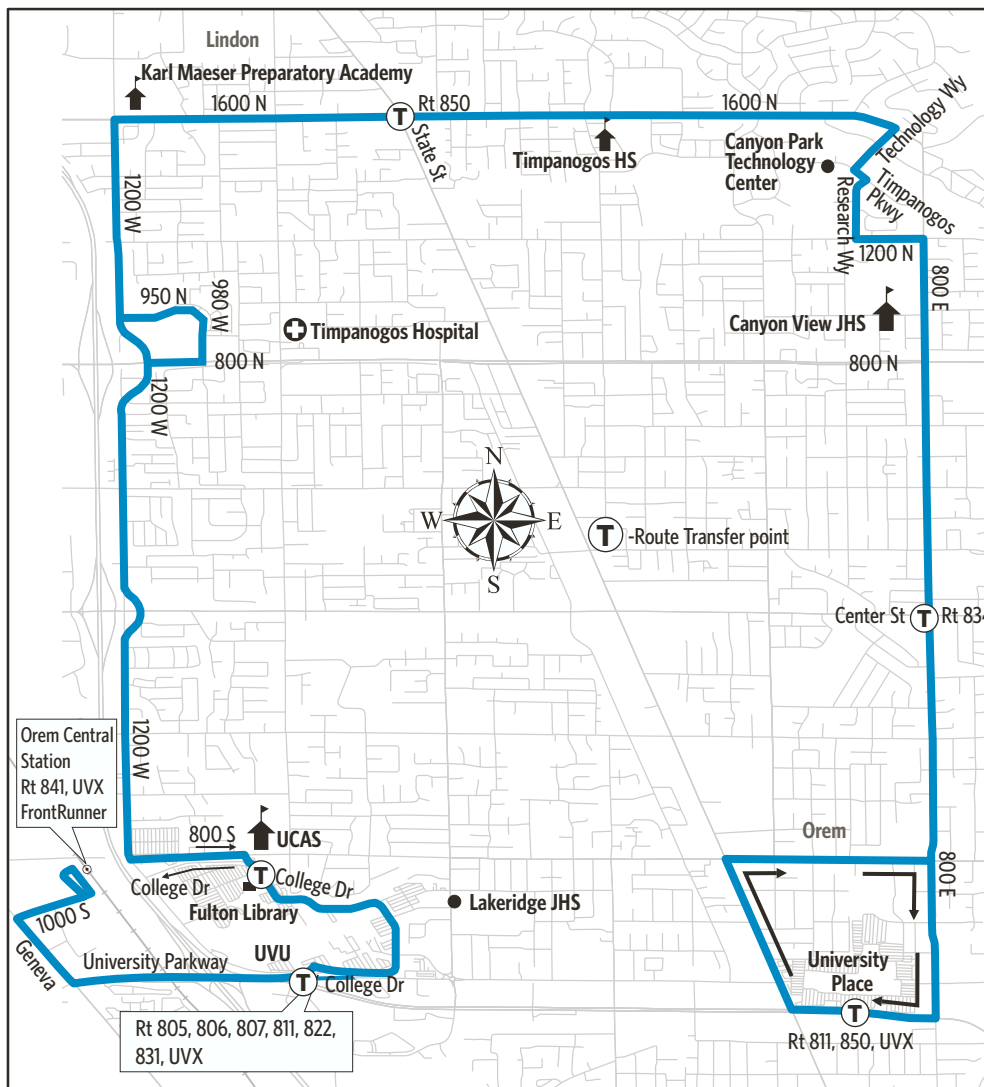

Route 862-Orem East/West

For Information Call 801-RIDE-UTA (801-743-3882)
outside Salt Lake County 888-RIDE-UTA (888-743-3882)
www.rideuta.com

862

HOW TO USE THIS SCHEDULE

Determine your timepoint based on when you want to leave or when you want to arrive. Read across for your destination and down for your time and direction of travel. A route map is provided to help you relate to the timepoints shown. Weekday, Saturday & Sunday schedules differ from one another.

Upon payment of a fare, a transfer is good for travel in any direction, including return trip, for two (2) hours until the time cut. The value of a transfer towards a fare on a more expensive service is the regular cash fare.

SATURDAY

Eastbound to University Place Station Via 1600 North

Orem Central Station	UVU Station	UVU Library	919 N 980 W	1600 N & State (Orem)	Canyon Park Technology Center	Center & 800 E (Orem)	University Place Station
812a	820a	822a	832a	839a	844a	850a	857a
912	920	922	932	939	944	950	957
1012	1020	1022	1032	1039	1044	1050	1057
1112	1120	1122	1132	1139	1144	1150	1157
1212p	1220p	1222p	1232p	1239p	1244p	1250p	1257p
112	120	122	132	139	144	150	157
212	220	222	232	239	244	250	257
312	320	322	332	339	344	350	357
412	420	422	432	439	444	450	457
512	520	522	532	539	544	550	557
612	620	622	632	639	644	650	657

Westbound to Orem Central Station Via 1600 North

University Place Station	Center & 800 E (Orem)	Canyon Park Technology Center	1600 N & State (Orem)	919 N 980 W	UVU Library	UVU Station	Orem Central Station
700a	707a	714a	719a	725a	734a	737a	746a
800	807	814	819	825	834	837	846
900	907	914	919	925	934	937	946
1000	1007	1014	1019	1025	1034	1037	1046
1100	1107	1114	1119	1125	1134	1137	1146
1200p	1207p	1214p	1219p	1225p	1234p	1237p	1246p
100	107	114	119	125	134	137	146
200	207	214	219	225	234	237	246
300	307	314	319	325	334	337	346
400	407	414	419	425	434	437	446
500	507	514	519	525	534	537	546