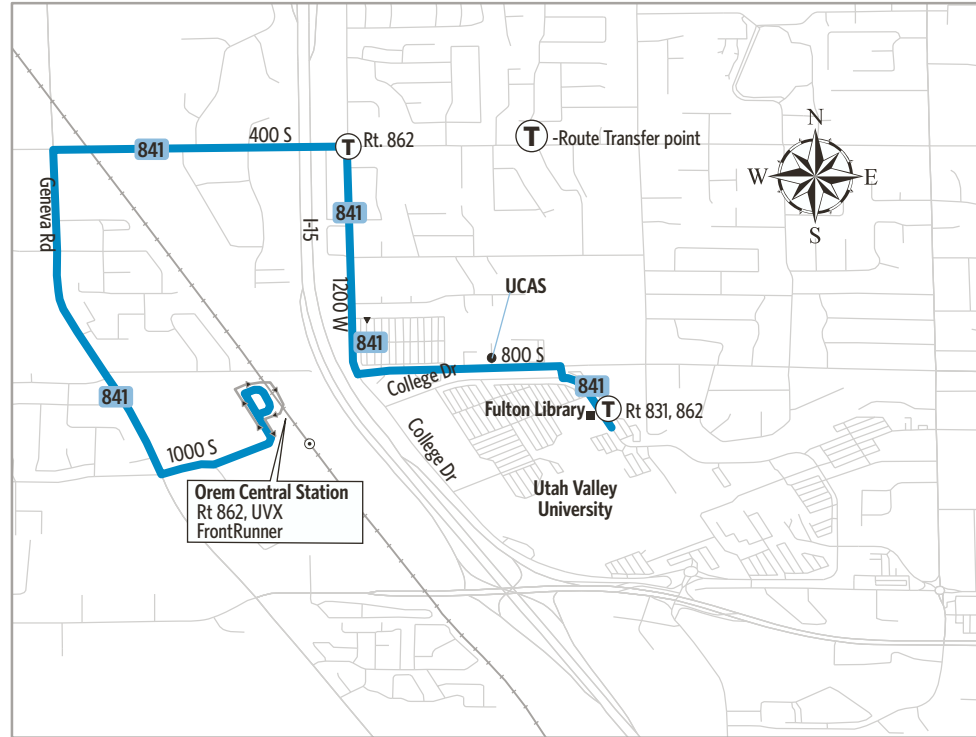

Route 841-UVU/Orem Station

For Information Call 801-RIDE-UTA (801-743-3882)
 outside Salt Lake County 888-RIDE-UTA (888-743-3882)
www.rideuta.com

841

HOW TO USE THIS SCHEDULE

Determine your timepoint based on when you want to leave or when you want to arrive. Read across for your destination and down for your time and direction of travel. A route map is provided to help you relate to the timepoints shown. Weekday, Saturday & Sunday schedules differ from one another.

LOST AND FOUND

Weber/South Davis: 801-626-1207 option 3
 Utah County: 801-227-8923
 Salt Lake County: 801-287-4664
 F-Route: 801-287-5355

FARES

Exact Fare is required. Fares are subject to change.

ACCESSIBLE SERVICE

Upon payment of a fare, a transfer is good for travel in any direction, including return trip, for two (2) hours until the time cut. The value of a transfer towards a fare on a more expensive service is the regular cash fare.

841-SATURDAY

Eastbound
to UVU

Westbound
to Orem Stn.

Orem Central Station	UVU Library
810a	819a
910	919
1010	1019
1110	1119
1210p	1219p
110	119
210	219
310	319
410	419
510	519
610	619

UVU Library	Orem Central Station
740a	750a
840	850
940	950
1040	1050
1140	1150
1240p	1250p
140	150
240	250
341	351
441	451
541	551