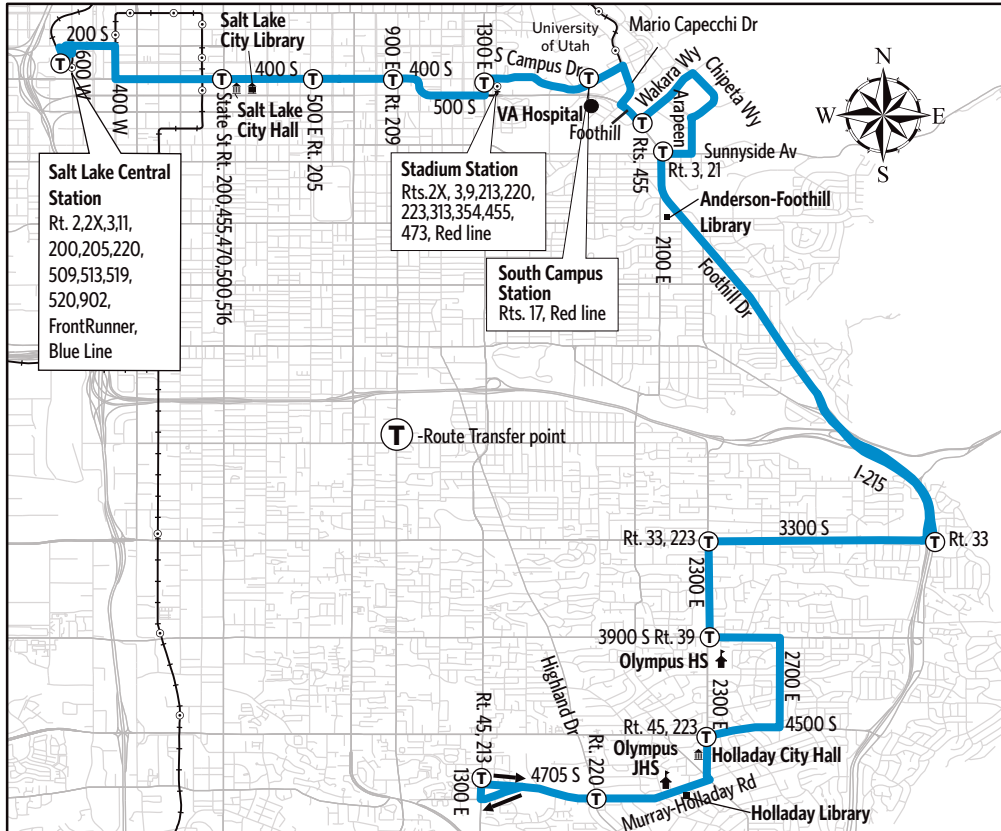

## Route 228 - Foothill/2700 East

For Information Call 801-RIDE-UTA (801-743-3882)  
 outside Salt Lake County 888-RIDE-UTA (888-743-3882)  
[www.rideuta.com](http://www.rideuta.com)

### HOW TO USE THIS SCHEDULE

Determine your timepoint based on when you want to leave or when you want to arrive. Read across for your destination and down for your time and direction of travel. A route map is provided to help you relate to the timepoints shown. Weekday, Saturday & Sunday schedules differ from one another.

### Foothill/2700 East

Salt Lake Central Station  
 Downtown Salt Lake  
 University of Utah  
 Murray Holladay Rd

UTA  BUS

Effective  
 December 2018

### To Salt Lake Central Station

Murray Holladay & Highland Dr	4500 S & 2300 E	3300 S & 2300 E	2100 S & Foothill Dr	Arapeen Dr & Sunnyside Ave	University of Utah Library	400 S & Main	Salt Lake Central Station
608a	612a	621a	629a	639a	651a	702a	709a
638	642	651	659	709	721	732	739
708	712	721	729	739	751	802	809
738	742	751	759	809	821	832	839
808	812	821	829	839	851	902	909
842	846	854	902	911	922	932	939
942	946	954	1002	1011	1022	1032	1039
1042	1046	1054	1102	1111	1122	1132	1139
1142	1146	1154	1202p	1211p	1222p	1232p	1239p
1237p	1242p	1251p	1259	108	119	131	139
137	142	151	159	208	219	231	239
155	200	209	217	226	237	252	300
255	300	309	317	326	337	352	400
325	330	339	347	356	407	422	430
355	400	409	417	426	437	452	500
425	430	439	447	456	507	522	530
506	509	516	523	530	540	553	600
536	539	546	553	600	610	623	630
606	609	616	623	630	640	653	700
636	639	646	653	700	710	723	730
706	709	716	723	730	740	753	800
806	809	816	823	830	840	853	900