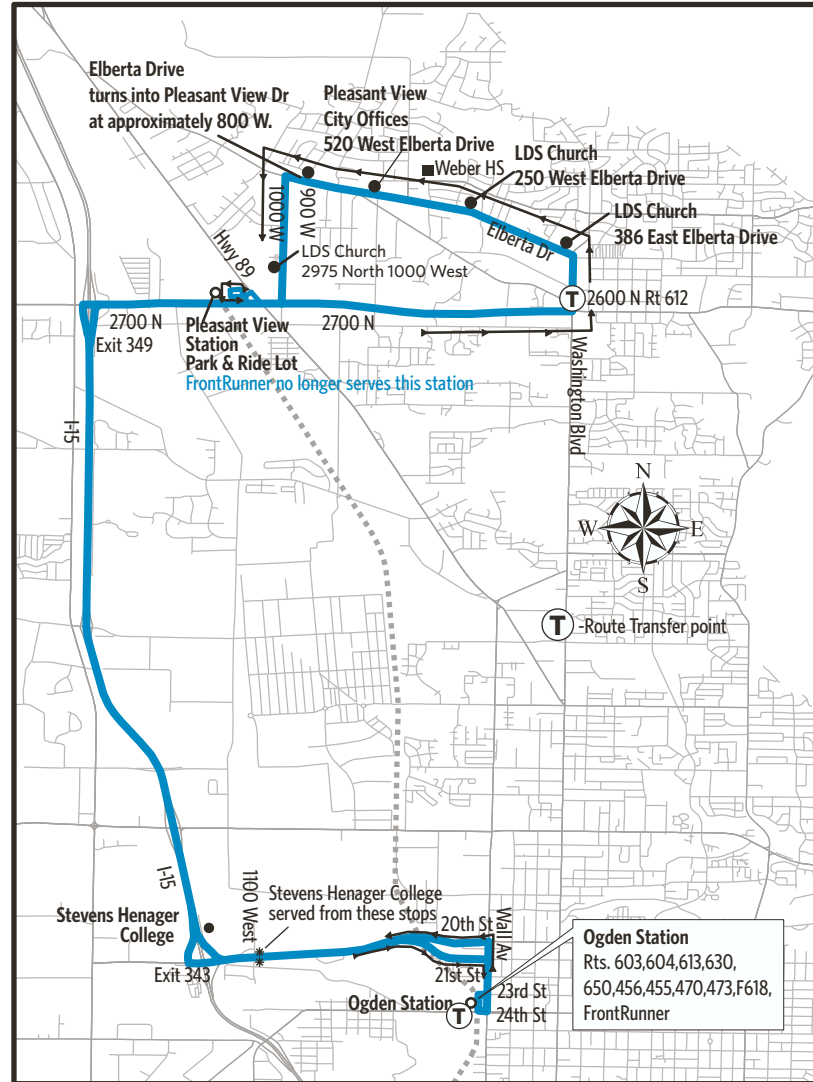

## Route 616 - North Weber FrontRunner Shuttle

## North Weber FrontRunner Shuttle

### HOW TO USE THIS SCHEDULE

Determine your timepoint based on when you want to leave or when you want to arrive. Read across for your destination and down for your time and direction of travel. A route map is provided to help you relate to the timepoints shown. Weekday, Saturday & Sunday schedules differ from one another.

Effective  
 August 2018

**WEEKDAYS**  
**616 - North Weber FrontRunner Shuttle**

Ogden Station	1100 W & 21st St (Ogden)	Pleasant View Station	400 E & 2600 N (N. Ogden)	Elberta & Washington Blvd	250 W & Elberta Dr LDS Church	Pleasant View City Offices	2975 N & 1000 W	Pleasant View Station	1100 W & 21st St (Ogden)	Ogden Station
----	----	----	434a	436a	437a	439a	442a	446a	456a	502a
506a	511a	521a	527	529	530	532	535	539	549	555
606	611	621	627	629	630	632	635	639	649	655
706	711	721	727	729	730	732	735	739	749	755
235p	240p	250p	256p	258p	259p	301p	304p	308p	318p	324p
330	335	345	351	353	354	356	359	403	413	419
400	405	415	421	423	424	426	429	433	443	449
430	435	445	451	453	454	456	459	503	513	519
500	505	515	521	523	524	526	529	533	543	549
530	535	545	551	553	554	556	559	603	613	619
600	605	615	621	623	624	626	629	633	643	649
630	635	645	651	653	654	656	659	703	713	719
730	735	745	751	753	754	756	759	803	813	819