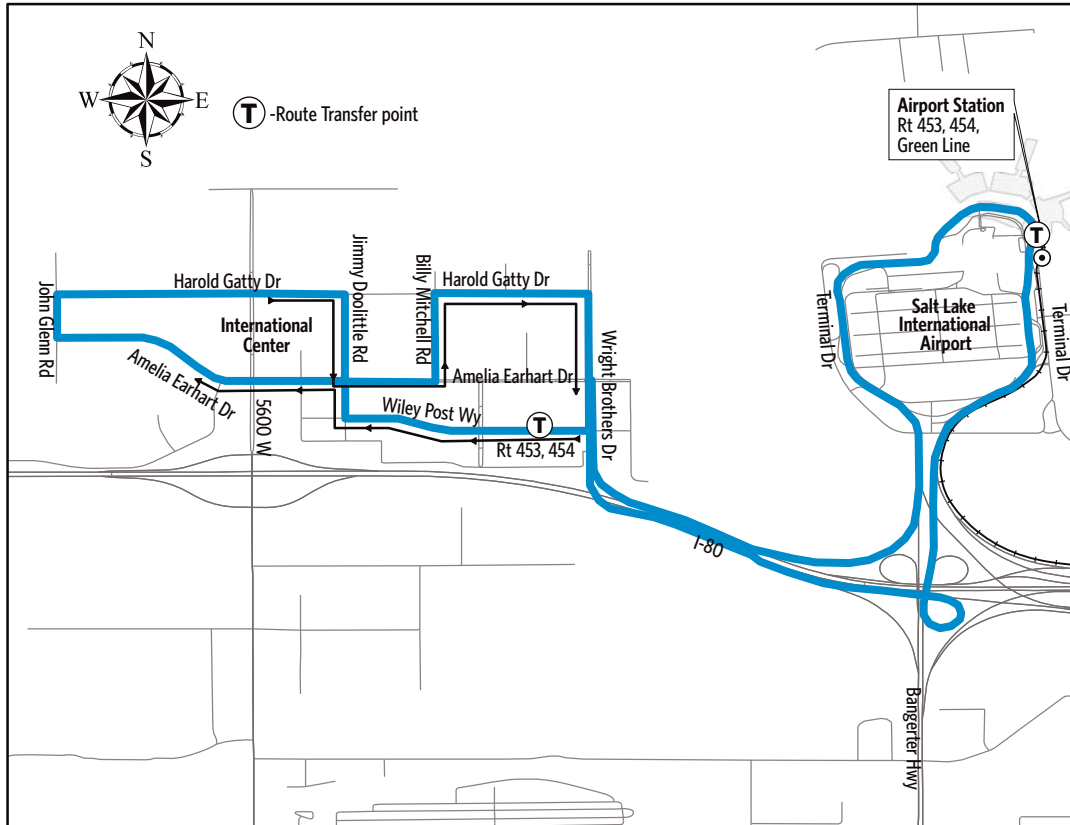

UTA  BUS

Timepoints are approximate and may vary due to road and traffic conditions

WK

Effective
August 2018

Route 551 - International Center

INTERPRETER

801-RIDE-UTA
call (801-743-3882)
Toll-Free (888-743-3882)