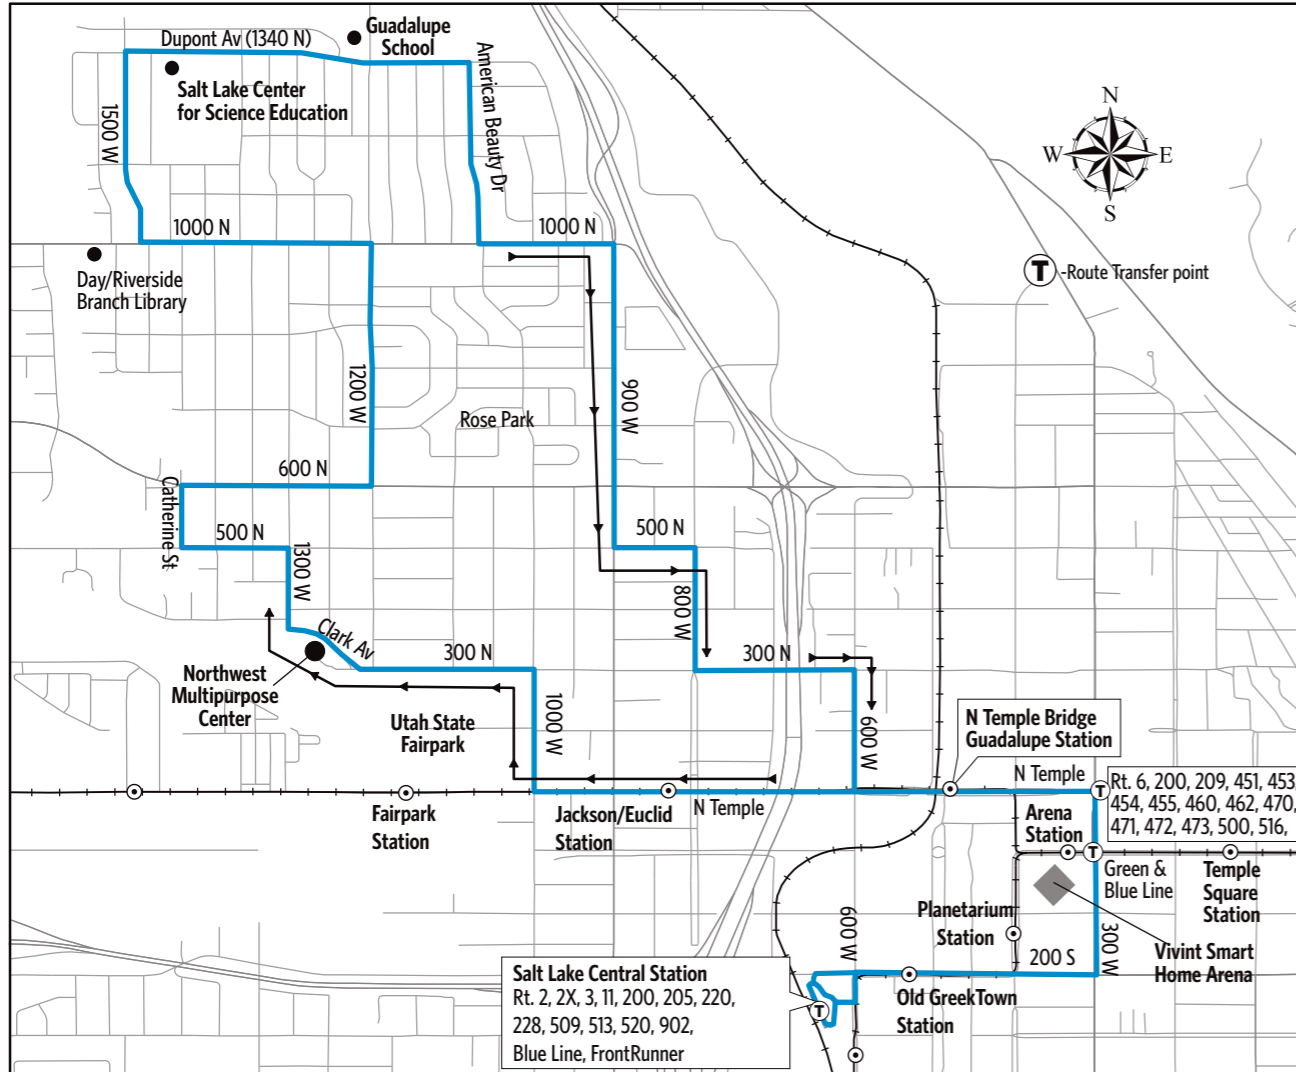

Route 519 - Fairpark

For Information Call 801-RIDE-UTA (801-743-3882)
outside Salt Lake County 888-RIDE-UTA (888-743-3882)
www.rideuta.com

519