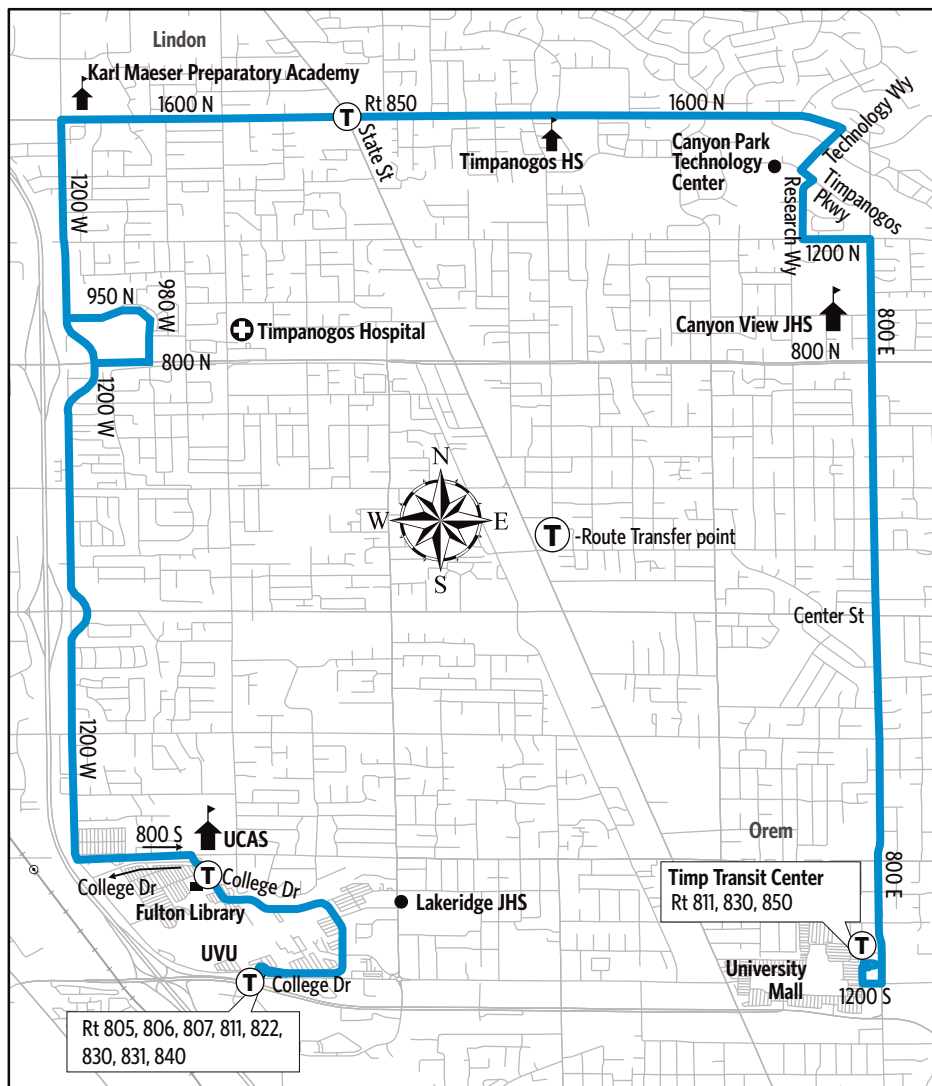

## Route 862-Orem East/West

For Information Call 801-RIDE-UTA (801-743-3882)  
outside Salt Lake County 888-RIDE-UTA (888-743-3882)  
www.rideuta.com

### HOW TO USE THIS SCHEDULE

Determine your timepoint based on when you want to leave or when you want to arrive. Read across for your destination and down for your time and direction of travel. A route map is provided to help you relate to the timepoints shown. Weekday, Saturday & Sunday schedules differ from one another.

### LOST AND FOUND

Weber/South Davis: 801-626-1207 option 3  
Utah County: 801-227-8923  
Salt Lake County: 801-287-4664  
F-Route: 801-287-5355

### TRANSFERS

Upon payment of a fare, a transfer is good for travel in any direction, including return trip, for two (2) hours until the time cut. The value of a transfer towards a fare on a more expensive service is the regular cash fare.