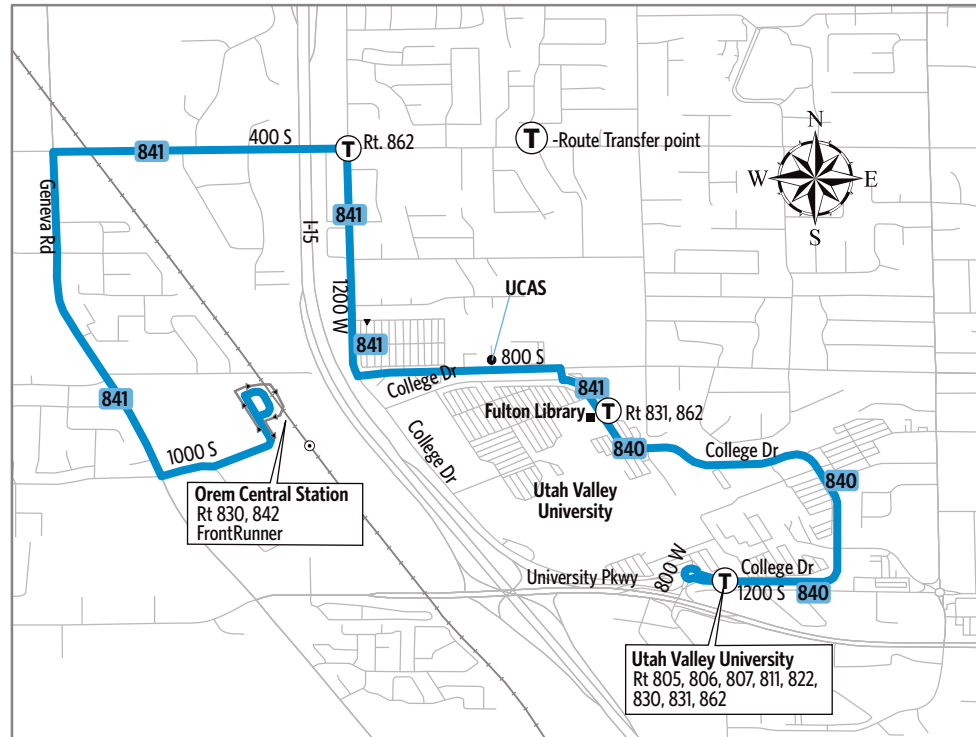

Route 840/841-UVU/Orem Station

For Information Call 801-RIDE-UTA (801-743-3882)
outside Salt Lake County 888-RIDE-UTA (888-743-3882)
www.rideuta.com

840, 841

HOW TO USE THIS SCHEDULE

Determine your timepoint based on when you want to leave or when you want to arrive. Read across for your destination and down for your time and direction of travel. A route map is provided to help you relate to the timepoints shown. Weekday, Saturday & Sunday schedules differ from one another.

Upon payment of a fare, a transfer is good for travel in any direction, including return trip, for two (2) hours until the time cut. The value of a transfer towards a fare on a more expensive service is the regular cash fare.

Westbound to Orem Stn.

UVU Library	Orem Central Station
635a	647a
705	717
735	747
805	817
835	847
905	917
935	947
1005	1017
1035	1047
1105	1117
1135	1147
1205p	1217p
1235	1247
105	117
135	147
205	217
235	247
305	317
335	347
405	417
435	447
505	517
535	547
605	617
635	647
705	717
735	747
835	847

**841-SATURDAY
Eastbound to UVU**

Orem Central Station	UVU Library
810a	819a
910	919
1010	1019
1110	1119
1210p	1219p
110	119
210	219
310	319
410	419
510	519
610	619

Westbound to Orem Stn.

UVU Library	Orem Central Station
740a	750a
840	850
940	950
1040	1050
1140	1150
1240p	1250p
140	150
240	250
341	351
441	451
541	551