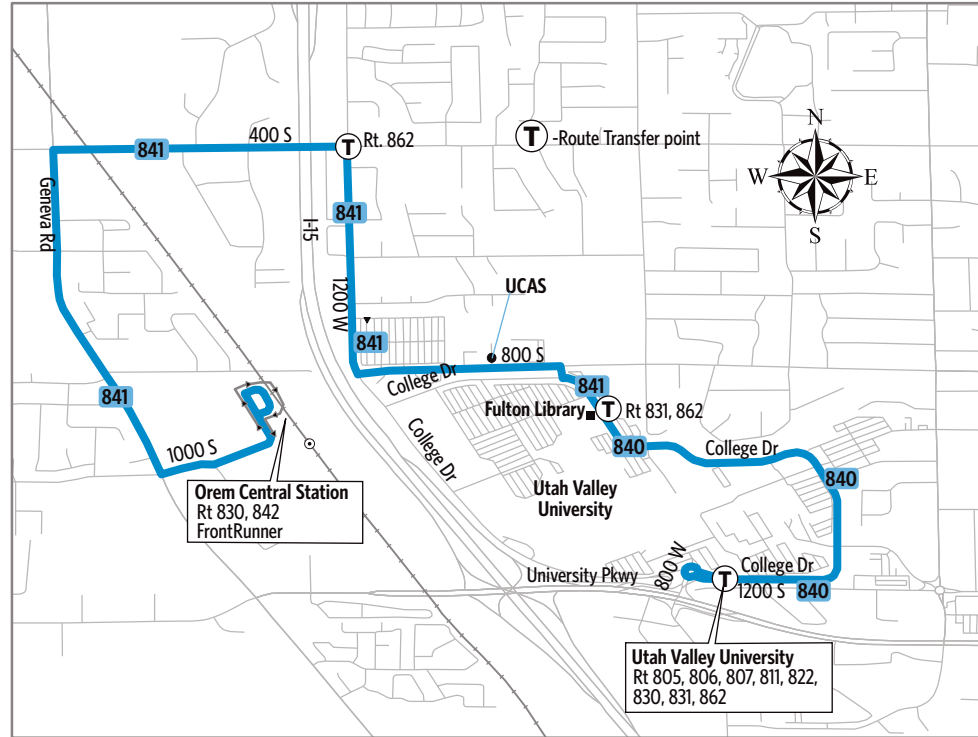

Route 840/841-UVU/Orem Station

For Information Call 801-RIDE-UTA (801-743-3882)
outside Salt Lake County 888-RIDE-UTA (888-743-3882)
www.rideuta.com

840, 841

HOW TO USE THIS SCHEDULE

Determine your timepoint based on when you want to leave or when you want to arrive. Read across for your destination and down for your time and direction of travel. A route map is provided to help you relate to the timepoints shown. Weekday, Saturday & Sunday schedules differ from one another.

Upon payment of a fare, a transfer is good for travel in any direction, including return trip, for two (2) hours until the time cut. The value of a transfer towards a fare on a more expensive service is the regular cash fare.

Westbound to Orem Stn.

UVU Library	Orem Central Station
635a	647a
705	717
735	747
805	817
835	847
905	917
935	947
1005	1017
1035	1047
1105	1117
1135	1147
1205p	1217p
1235	1247
105	117
135	147
205	217
235	247
305	317
335	347
405	417
435	447
505	517
535	547
605	617
635	647
705	717
735	747
835	847

841-SATURDAY Eastbound to UVU

Orem Central Station	UVU Library
810a	819a
910	919
1010	1019
1110	1119
1210p	1219p
110	119
210	219
310	319
410	419
510	519
610	619

Westbound to Orem Stn.

UVU Library	Orem Central Station
740a	750a
840	850
940	950
1040	1050
1140	1150
1240p	1250p
140	150
240	250
341	351
441	451
541	551