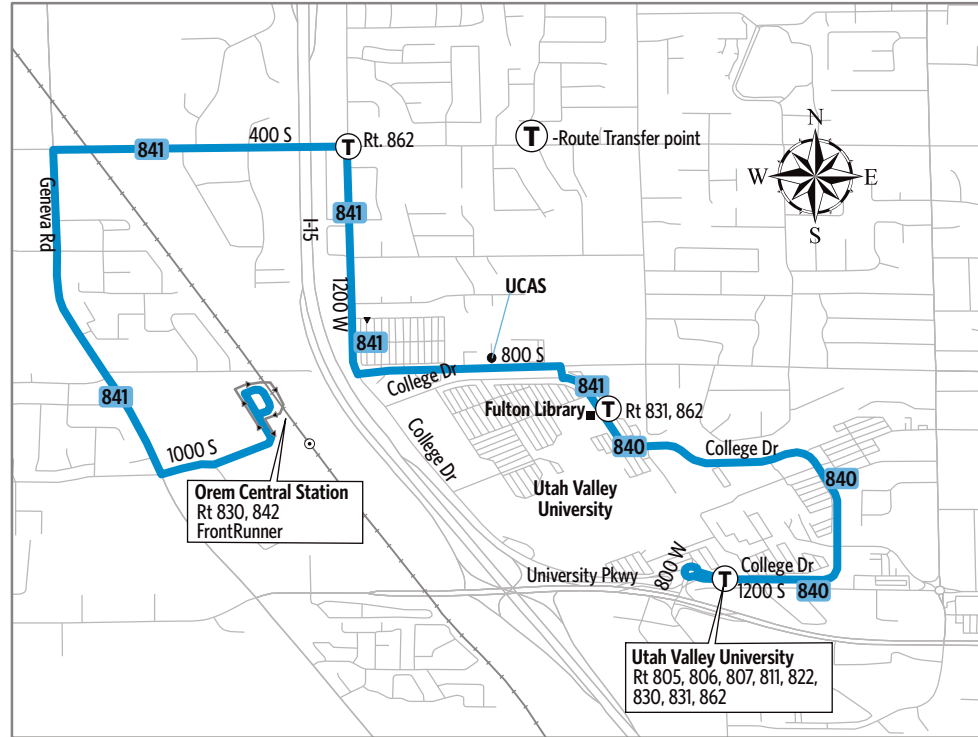

## Route 840/841-UVU/Orem Station

For Information Call 801-RIDE-UTA (801-743-3882)  
outside Salt Lake County 888-RIDE-UTA (888-743-3882)  
www.rideuta.com

### HOW TO USE THIS SCHEDULE

Determine your timepoint based on when you want to leave or when you want to arrive. Read across for your destination and down for your time and direction of travel. A route map is provided to help you relate to the timepoints shown. Weekday, Saturday & Sunday schedules differ from one another.

**Westbound to Orem Stn.**

UVU Library	Orem Central Station
635a	647a
705	717
735	747
805	817
835	847
905	917
935	947
1005	1017
1035	1047
1105	1117
1135	1147
1205p	1217p
1235	1247
105	117
135	147
205	217
235	247
305	317
335	347
405	417
435	447
505	517
535	547
605	617
635	647
705	717
735	747
835	847

**841-SATURDAY Eastbound to UVU**

Orem Central Station	UVU Library
810a	819a
910	919
1010	1019
1110	1119
1210p	1219p
110	119
210	219
310	319
410	419
510	519
610	619

**Westbound to Orem Stn.**

UVU Library	Orem Central Station
740a	750a
840	850
940	950
1040	1050
1140	1150
1240p	1250p
140	150
240	250
341	351
441	451
541	551