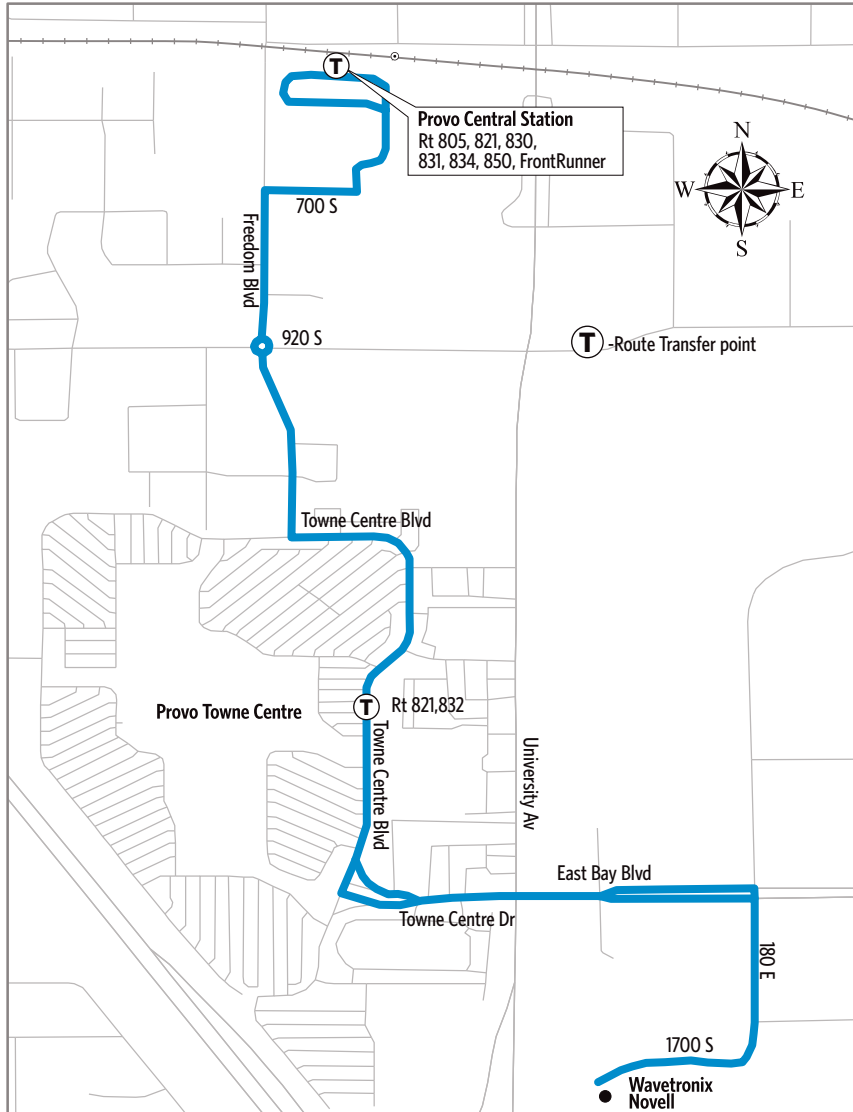

Upon payment of a fare, a transfer is good for travel in any direction, including return trip, for two (2) hours until the time cut. The value of a transfer towards a fare on a more expensive service is the regular cash fare.

Effective
April 2018

Timepoints are approximate and may vary due to road and traffic conditions

Route 838-East Bay

INTERPRETER

801-RIDE-UTA
call (801-743-3882)
Toll-Free (888-743-3882)

Intérprete 口譯 thông dịch viên
해석자 tumač переводчик
インタプリタ Dolmetscher 通訳