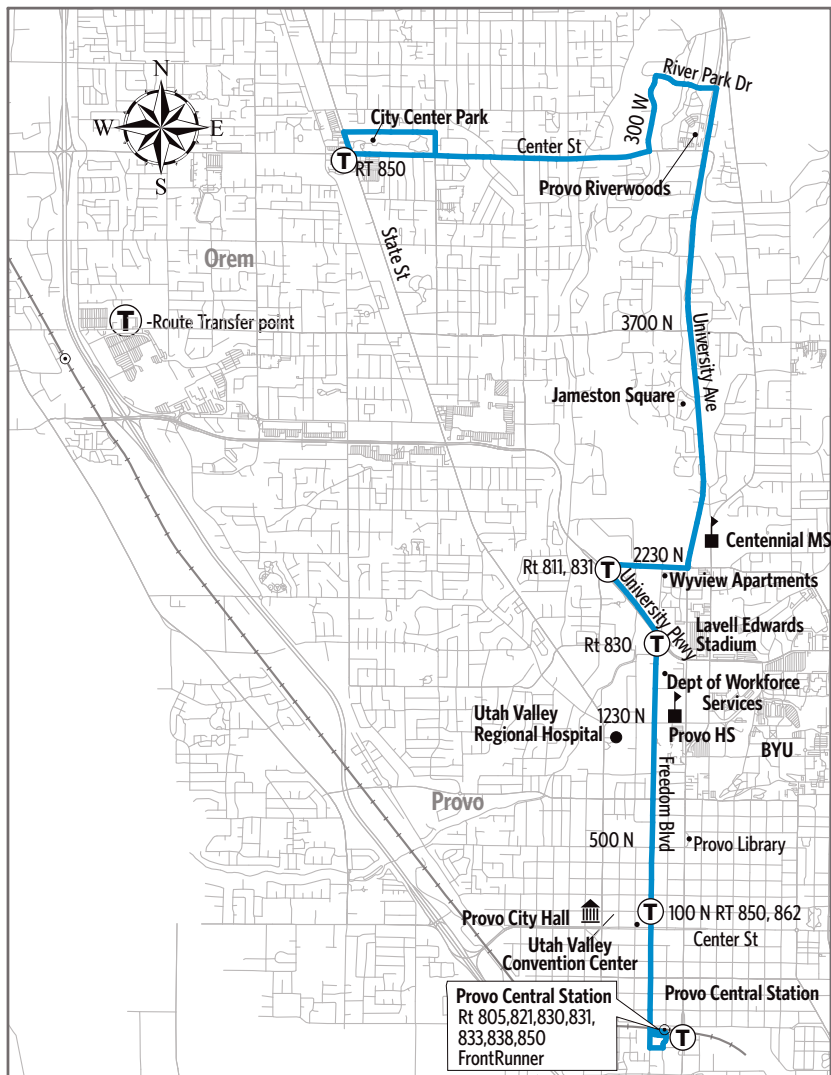

Route 834-Riverwoods/Provo Station

For Information Call 801-RIDE-UTA (801-743-3882)
outside Salt Lake County 888-RIDE-UTA (888-743-3882)
www.rideuta.com

834

HOW TO USE THIS SCHEDULE

Determine your timepoint based on when you want to leave or when you want to arrive. Read across for your destination and down for your time and direction of travel. A route map is provided to help you relate to the timepoints shown. Weekday, Saturday & Sunday schedules differ from one another.

Upon payment of a fare, a transfer is good for travel in any direction, including return trip, for two (2) hours until the time cut. The value of a transfer towards a fare on a more expensive service is the regular cash fare.

SATURDAY

North To Riverwoods

Provo Central Station	2230 N & 200 W	3700 N & University Ave	300 W & River Park Dr	Center & State (Orem)
720a	729a	733a	740a	748a
820	829	833	840	848
920	929	933	940	948
1020	1029	1033	1040	1048
1120	1129	1133	1140	1148
1220p	1229p	1233p	1240p	1248p
120	129	133	140	148
220	229	233	240	248
320	329	333	340	348
420	429	433	440	448
520	529	533	540	548

South To Provo Central Station

Center & State (Orem)	300 W & River Park Dr	3700 N & University Ave	2230 N & 200 W	Provo Central Station
812a	819a	824a	827a	838a
912	919	924	927	938
1012	1019	1024	1027	1038
1112	1119	1124	1127	1138
1212p	1219p	1224p	1227p	1238p
112	119	124	127	138
212	219	224	227	238
312	319	324	327	338
412	419	424	427	438
512	519	524	527	538
612	619	624	627	638