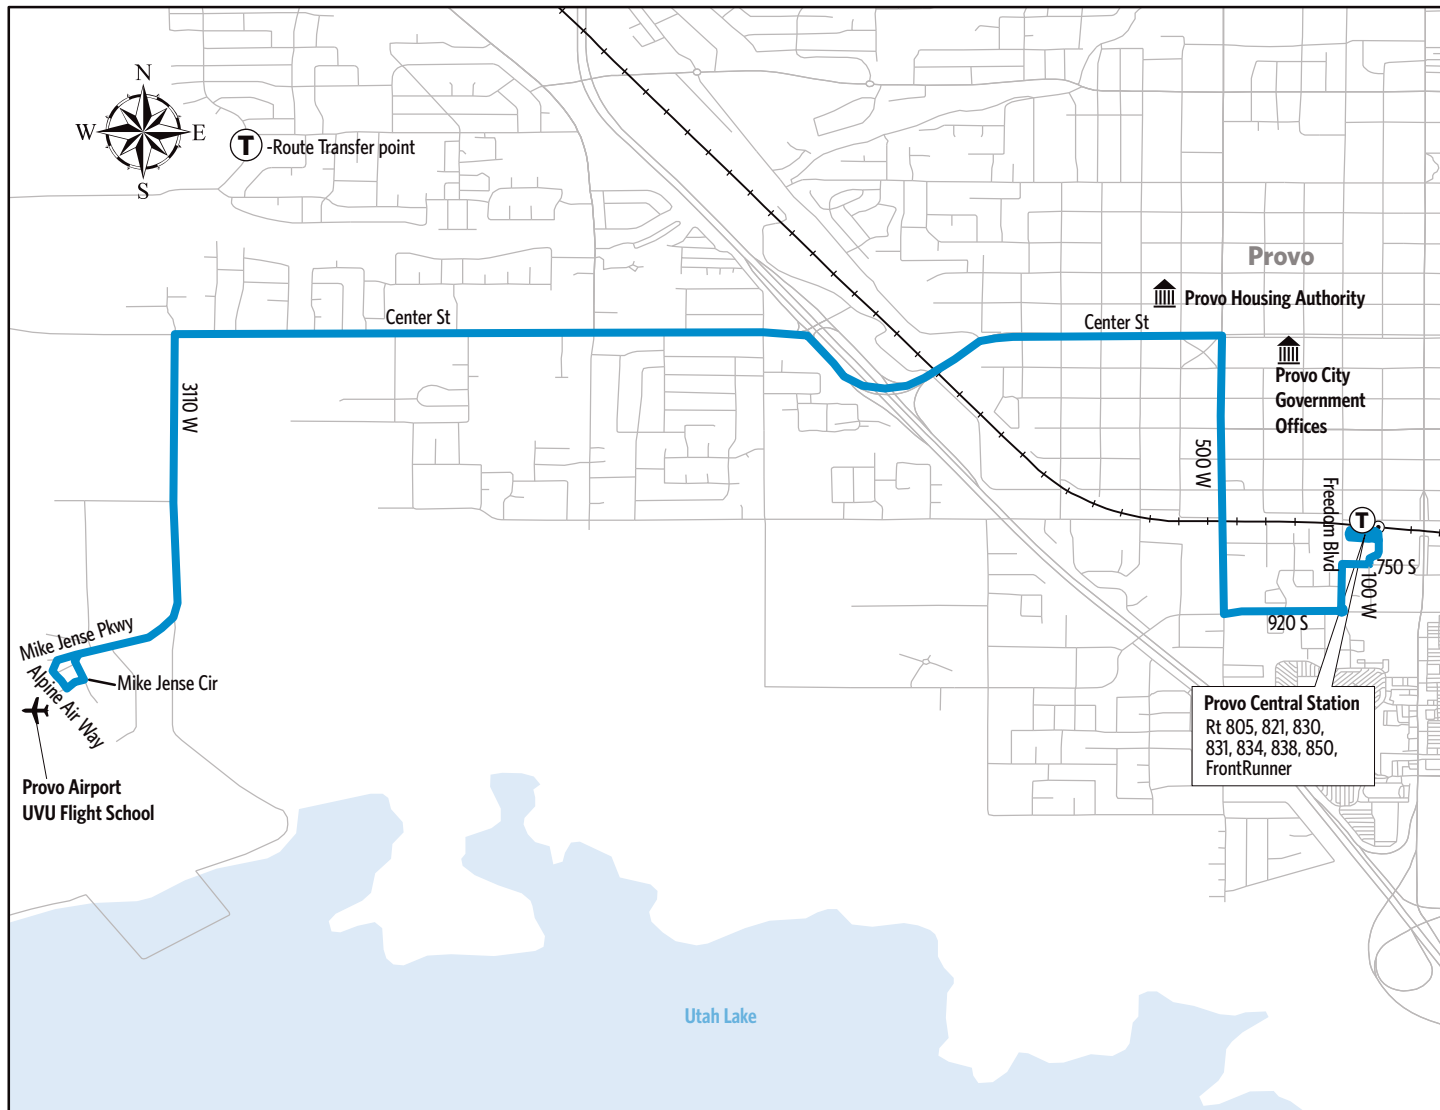

Upon payment of a fare, a transfer is good for travel in any direction, including return trip, for two (2) hours until the time cut. The value of a transfer towards a fare on a more expensive service is the regular cash fare.

WK SA 

Effective
April 2018

Route 833-Airport/Provo Station

SEE SOMETHING? SAY SOMETHING!

To contact UTA police:
Call: 801-287-EYES (801-287-3937)
Or Text UTATIP and your tip to 274637

INTERPRETER

801-RIDE-UTA
call (801-743-3882)
Toll-Free (888-743-3882)