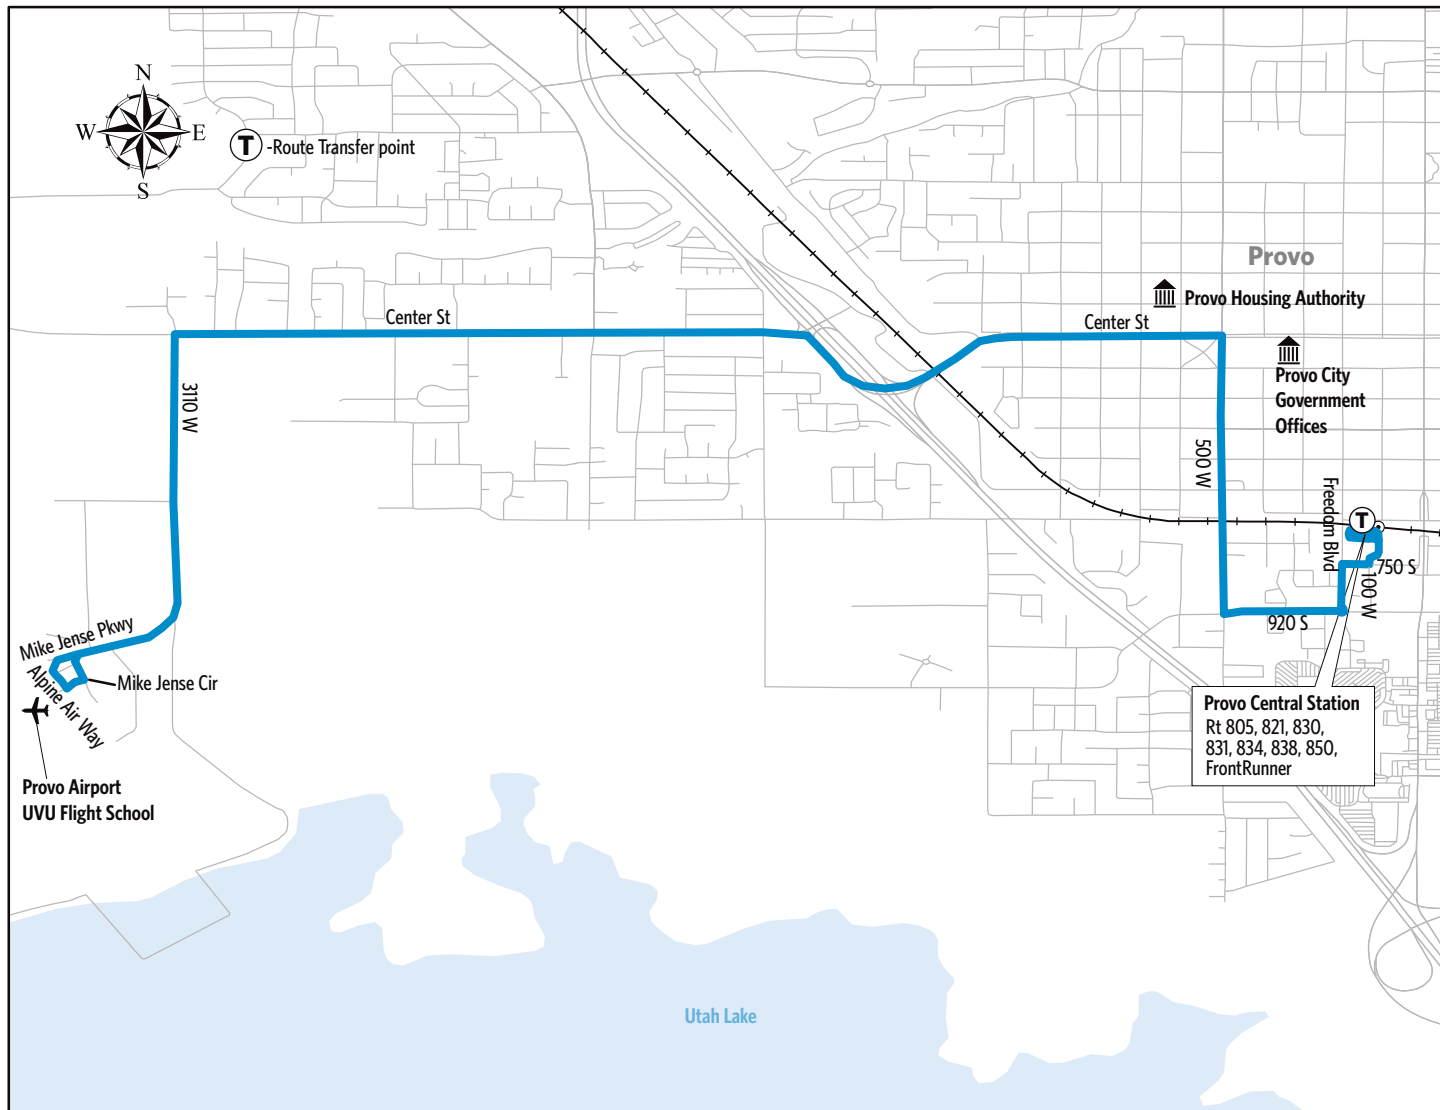

Upon payment of a fare, a transfer is good for travel in any direction, including return trip, for two (2) hours until the time cut. The value of a transfer towards a fare on a more expensive service is the regular cash fare.

UTA  BUS

WK SA 

Effective
April 2018

Route 833-Airport/Provo Station

SEE SOMETHING? SAY SOMETHING!

To contact UTA police:
Call: 801-287-EYES (801-287-3937)
Or Text UTATIP and your tip to 274637

INTERPRETER

801-RIDE-UTA
call (801-743-3882)
Toll-Free (888-743-3882)