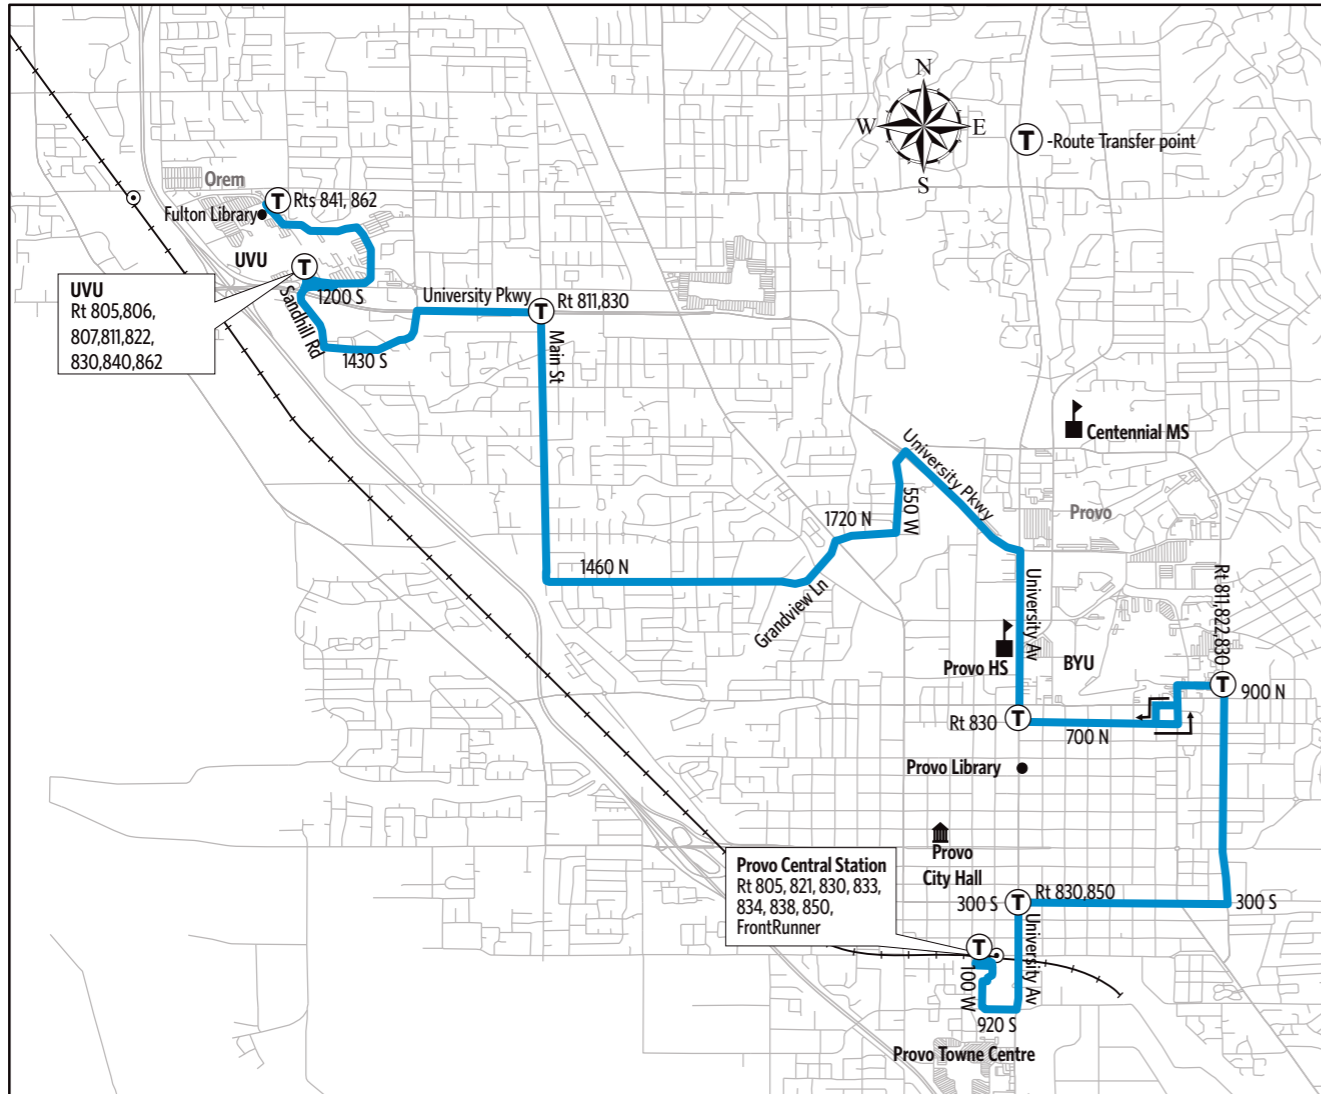

Route 831-Provo Grandview

For Information Call 801-RIDE-UTA (801-743-3882)
outside Salt Lake County 888-RIDE-UTA (888-743-3882)
www.rideuta.com

831