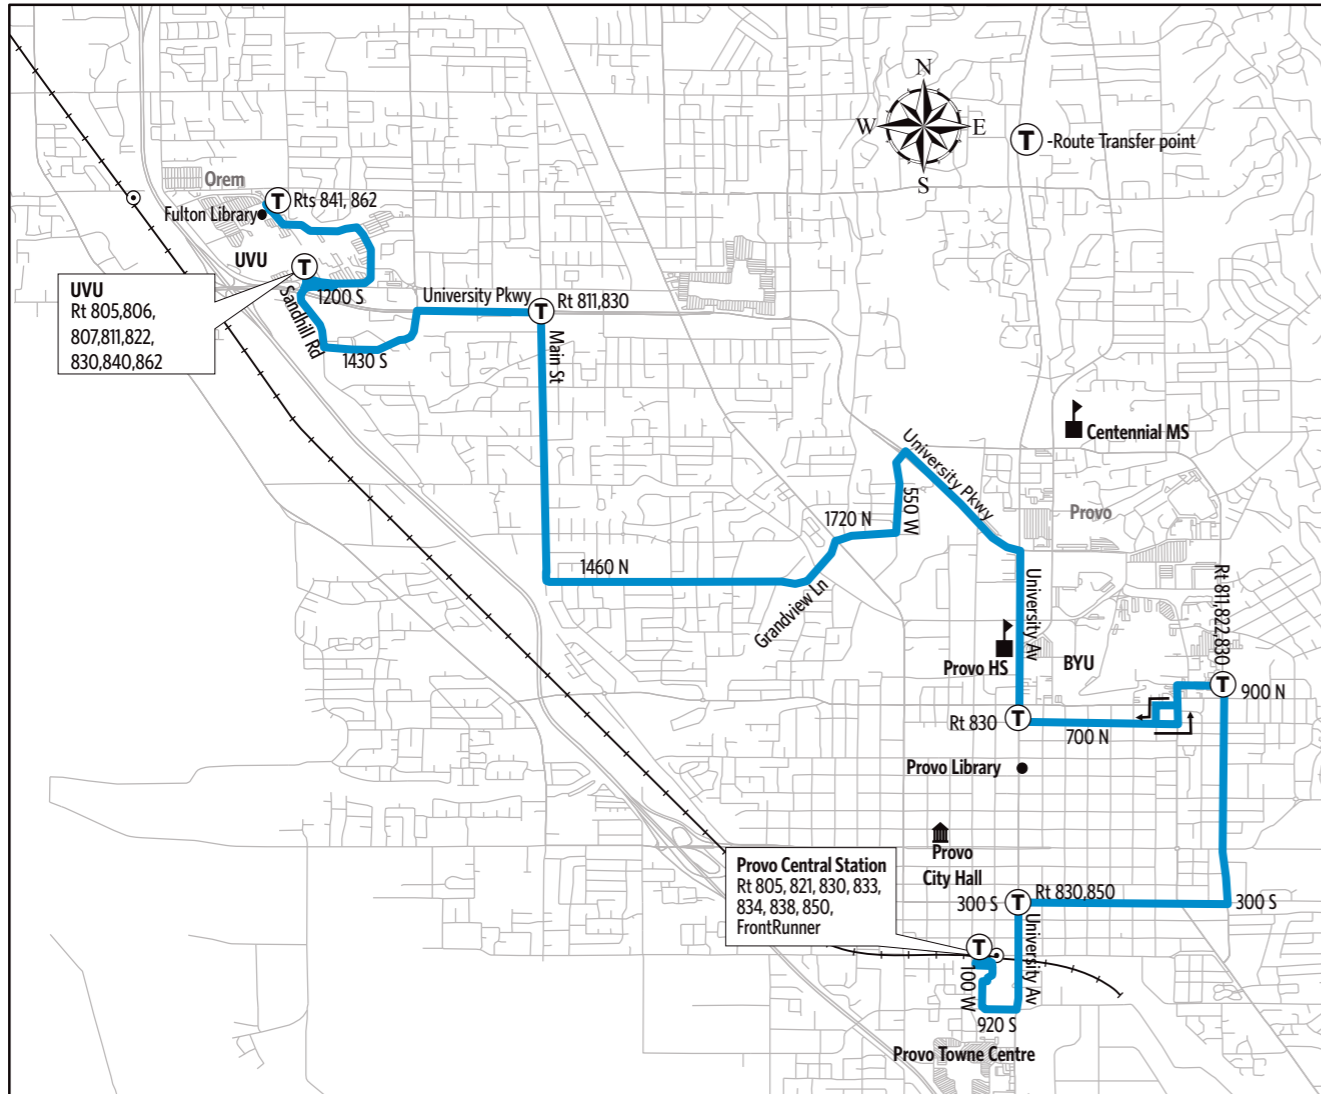

Route 831-Provo Grandview

For Information Call 801-RIDE-UTA (801-743-3882)
outside Salt Lake County 888-RIDE-UTA (888-743-3882)
www.rideuta.com

831

Provo Grandview

UVU
BYU
Provo City Center
Provo Central Station

HOW TO USE THIS SCHEDULE

Determine your timepoint based on when you want to leave or when you want to arrive. Read across for your destination and down for your time and direction of travel. A route map is provided to help you relate to the timepoints shown. Weekday, Saturday & Sunday schedules differ from one another.

LOST AND FOUND

Weber/South Davis: 801-626-1207 option 3
Utah County: 801-227-8923
Salt Lake County: 801-287-4664
F-Route: 801-287-5355

FARES

Exact Fare is required. Fares are subject to change.

ACCESSIBLE SERVICE

Upon payment of a fare, a transfer is good for travel in any direction, including return trip, for two (2) hours until the time cut. The value of a transfer towards a fare on a more expensive service is the regular cash fare.