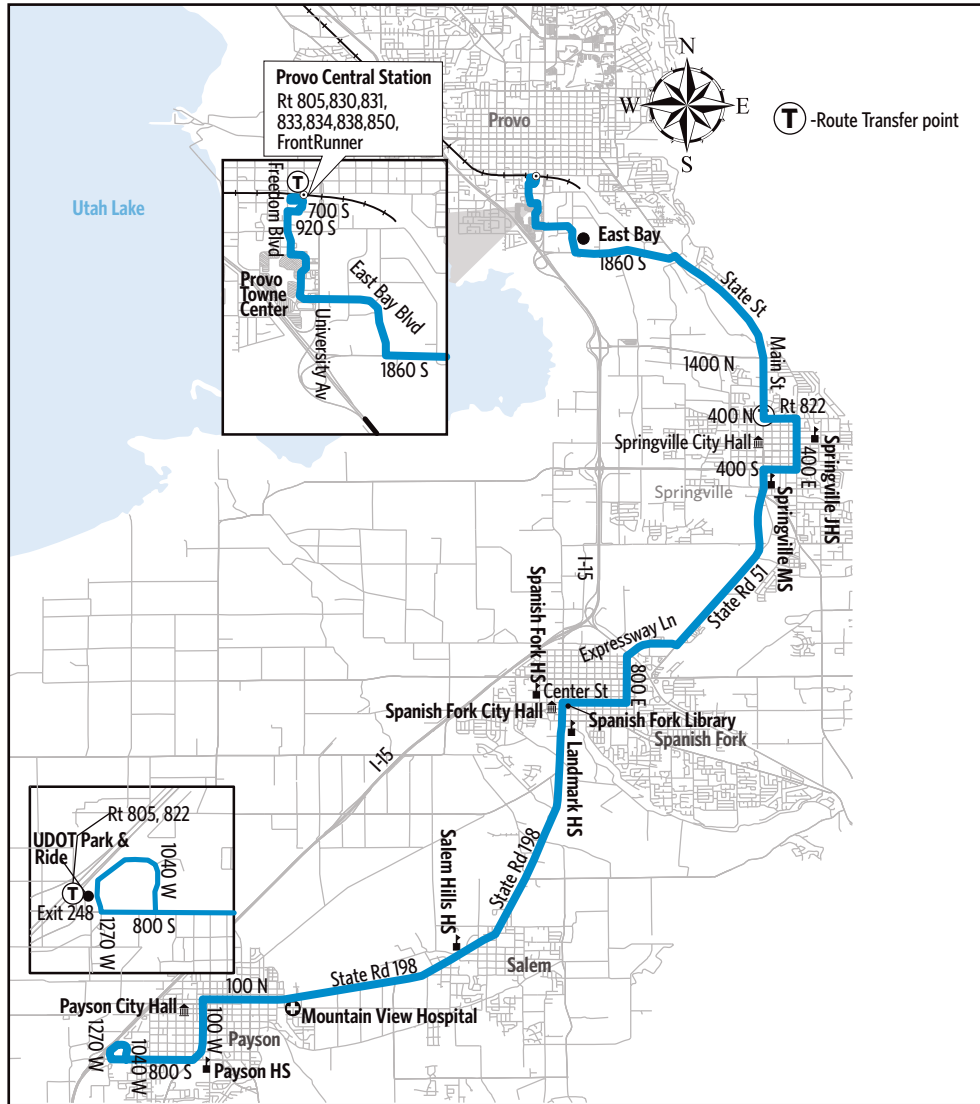

For Information Call 801-RIDE-UTA (801-743-3882)  
 outside Salt Lake County 888-RIDE-UTA (888-743-3882)  
 www.rideuta.com

## Route 821-South County/Provo Central Station

### South Utah County/ Provo Central Station

Provo Central Station  
 Provo Towne Centre Mall  
 Springville  
 Spanish Fork  
 Salem  
 Payson

#### HOW TO USE THIS SCHEDULE

Determine your timepoint based on when you want to leave or when you want to arrive. Read across for your destination and down for your time and direction of travel. A route map is provided to help you relate to the timepoints shown. Weekday, Saturday & Sunday schedules differ from one another.