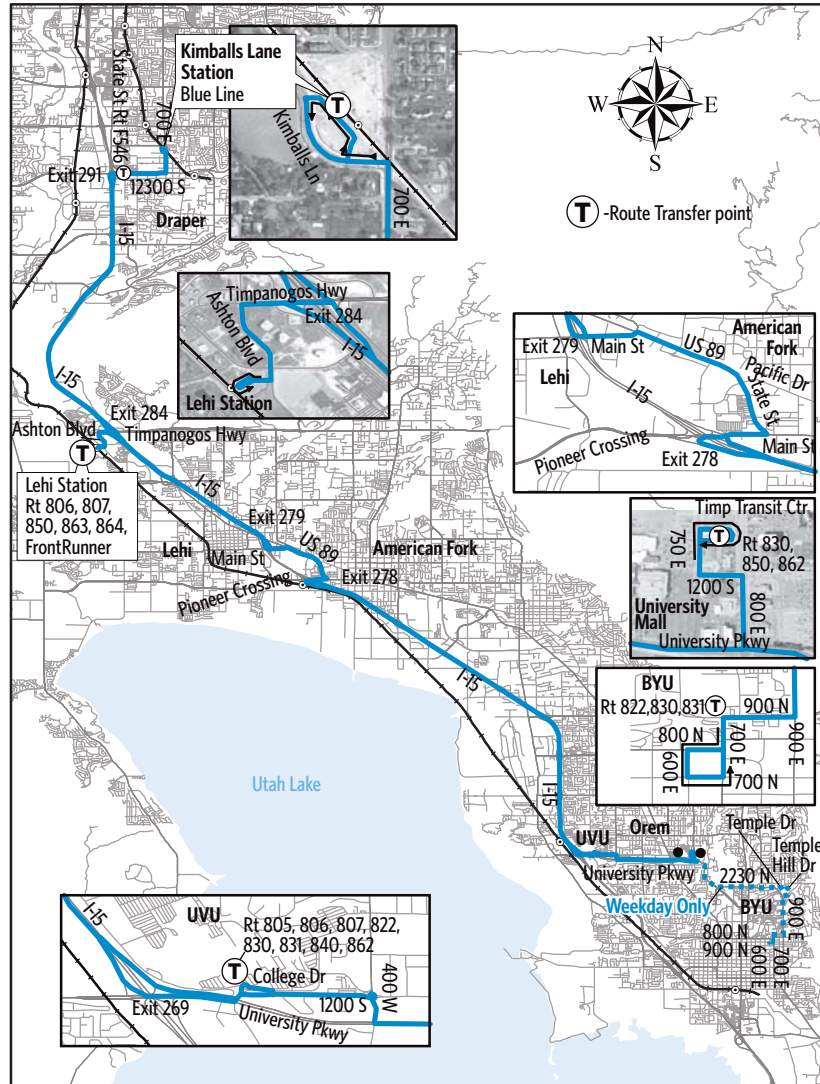

Route 811-Utah Valley TRAX Connector

For Information Call 801-RIDE-UTA (801-743-3882)
outside Salt Lake County 888-RIDE-UTA (888-743-3882)
www.rideuta.com

811

HOW TO USE THIS SCHEDULE

Determine your timepoint based on when you want to leave or when you want to arrive. Read across for your destination and down for your time and direction of travel. A route map is provided to help you relate to the timepoints shown. Weekday, Saturday & Sunday schedules differ from one another.

South To UVU/Transit Ctr

Kimballs Lane Station	Lehi Station	State & Pacific Dr (American Fork)	Utah Valley University	Timpanogos Transit Center
851a	907a	918a	934a	948a
951	1007	1018	1034	1048
1053	1109	1120	1136	1150
1153	1209p	1220p	1236p	1250p
111p	127	138	154	208
211	227	238	254	308
311	328	339	355	409
411	428	439	455	509
532	549	600	616	630
632	649	700	715	728
733	750	801	816	829
833	850	901	916	929

SUNDAY

North To Kimballs Lane Station

Timpanogos Transit Center	Utah Valley University	State & Pacific Dr (American Fork)	Lehi Station	Kimballs Lane Station
916a	924a	937a	949a	1006a
1116	1124	1137	1149	1206p
116p	124p	137p	149p	206
336	344	357	409	426
616	624	637	649	706
836	844	857	909	926

South To UVU/Transit Ctr

Kimballs Lane Station	Lehi Station	State & Pacific Dr (American Fork)	Utah Valley University	Timpanogos Transit Center
813a	829a	840a	854a	903a
1013	1029	1040	1054	1103
1213p	1229p	1240p	1254p	103p
233	251	302	317	326
513	531	542	557	606
733	751	802	817	826