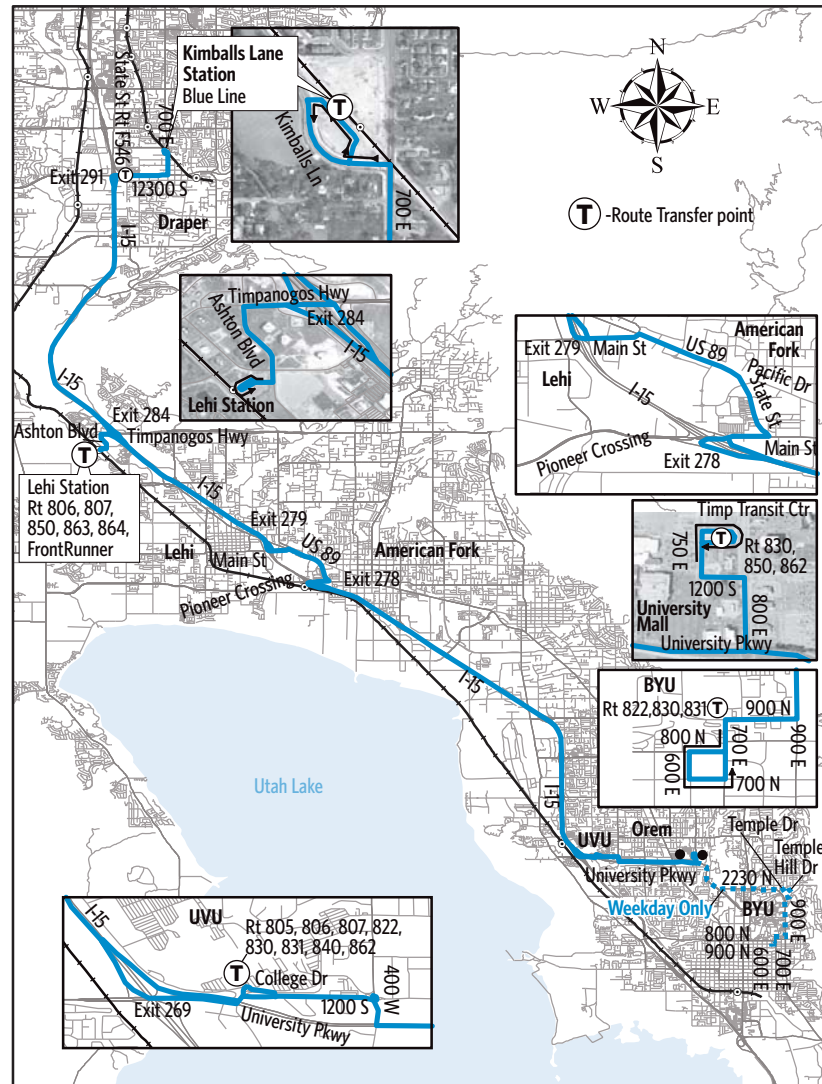

Route 811-Utah Valley TRAX Connector

For Information Call 801-RIDE-UTA (801-743-3882)
outside Salt Lake County 888-RIDE-UTA (888-743-3882)
www.rideuta.com

811

HOW TO USE THIS SCHEDULE

Determine your timepoint based on when you want to leave or when you want to arrive. Read across for your destination and down for your time and direction of travel. A route map is provided to help you relate to the timepoints shown. Weekday, Saturday & Sunday schedules differ from one another.

UTA SERVICE DIRECTORY

- General Information, Schedules, Trip Planning and Customer Feedback: 801-RIDE-UTA (801-743-3882)
- Outside Salt Lake County call 888-RIDE-UTA (888-743-3882)
- For 24 hour automated service for next bus available use option 1. Have stop number and 3 digit route number (use 0 or 00 if number is not 3 digits).
- Pass By Mail Information 801-262-5626
- For Employment information please visit <http://www.rideuta.com/careers/>
- Travel Training 801-287-2275

LOST AND FOUND

Weber/South Davis: 801-626-1207 option 3
Utah County: 801-227-8923
Salt Lake County: 801-287-4664
F-Route: 801-287-5355

FARES

Exact Fare is required. Fares are subject to change.

ACCESSIBLE SERVICE

Wheelchair accessible buses are available on all routes. Alternate format schedules are available upon request. Telephone communication for deaf/hearing impaired persons is available by dialing 711.

TRANSFERS

Upon payment of a fare, a transfer is good for travel in any direction, including return trip, for two (2) hours until the time cut. The value of a transfer towards a fare on a more expensive service is the regular cash fare.

BIKES ON BUSES

The Bikes on Buses service is available on all buses, except Paratransit.

HOLIDAYS

Please check rideuta.com for holiday service information.