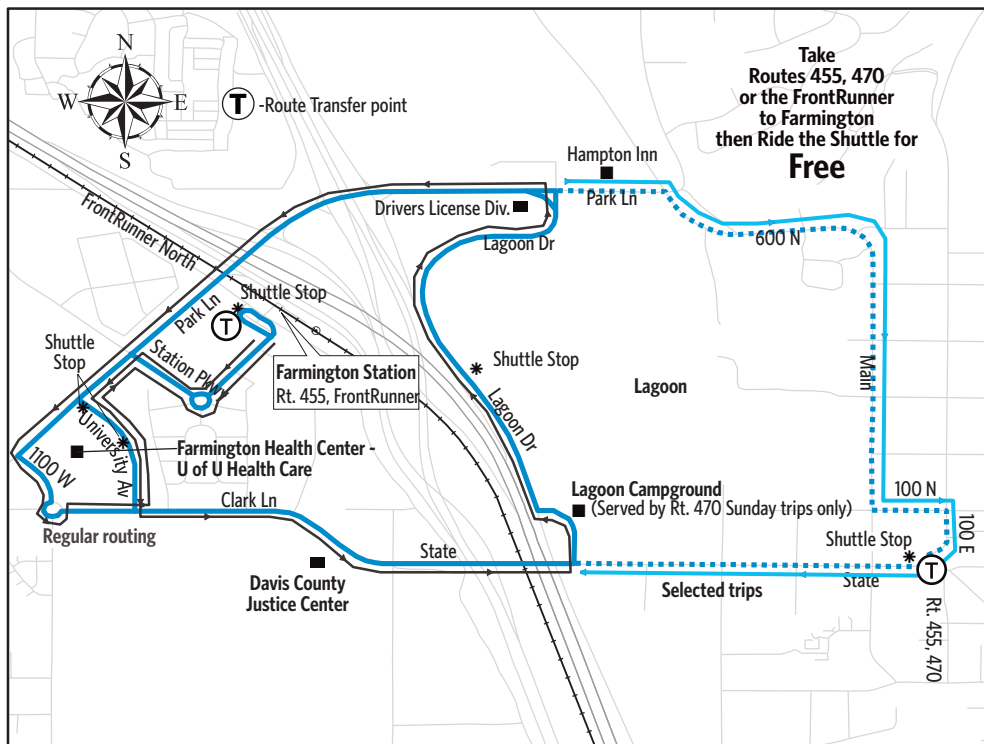

## Rt 667 Lagoon/Station Park Shuttle

For Information Call 801-RIDE-UTA (801-743-3882)  
outside Salt Lake County 888-RIDE-UTA (888-743-3882)  
www.rideuta.com

### HOW TO USE THIS SCHEDULE

Determine your timepoint based on when you want to leave or when you want to arrive. Read across for your destination and down for your time and direction of travel. A route map is provided to help you relate to the timepoints shown. Weekday, Saturday & Sunday schedules differ from one another.

**LW**-Trips only run when Lagoon is open.

**LF**-Trips will only run Fridays when Lagoon is open.

**LS**-Trips will only run Saturdays when Lagoon is open.