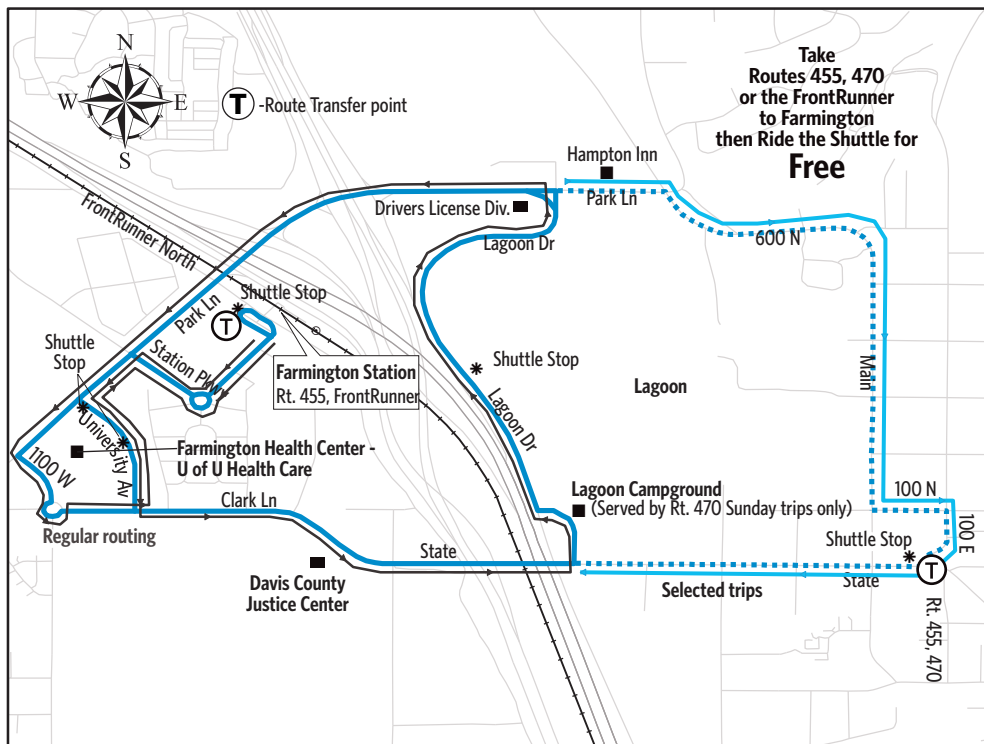

Rt 667 Lagoon/Station Park Shuttle

For Information Call 801-RIDE-UTA (801-743-3882)
outside Salt Lake County 888-RIDE-UTA (888-743-3882)
www.rideuta.com

667

HOW TO USE THIS SCHEDULE

Determine your timepoint based on when you want to leave or when you want to arrive. Read across for your destination and down for your time and direction of travel. A route map is provided to help you relate to the timepoints shown. Weekday, Saturday & Sunday schedules differ from one another.

Upon payment of a fare, a transfer is good for travel in any direction, including return trip, for two (2) hours until the time cut. The value of a transfer towards a fare on a more expensive service is the regular cash fare.

LW-Trips only run when Lagoon is open.

LF-Trips will only run Fridays when Lagoon is open.

LS-Trips will only run Saturdays when Lagoon is open.