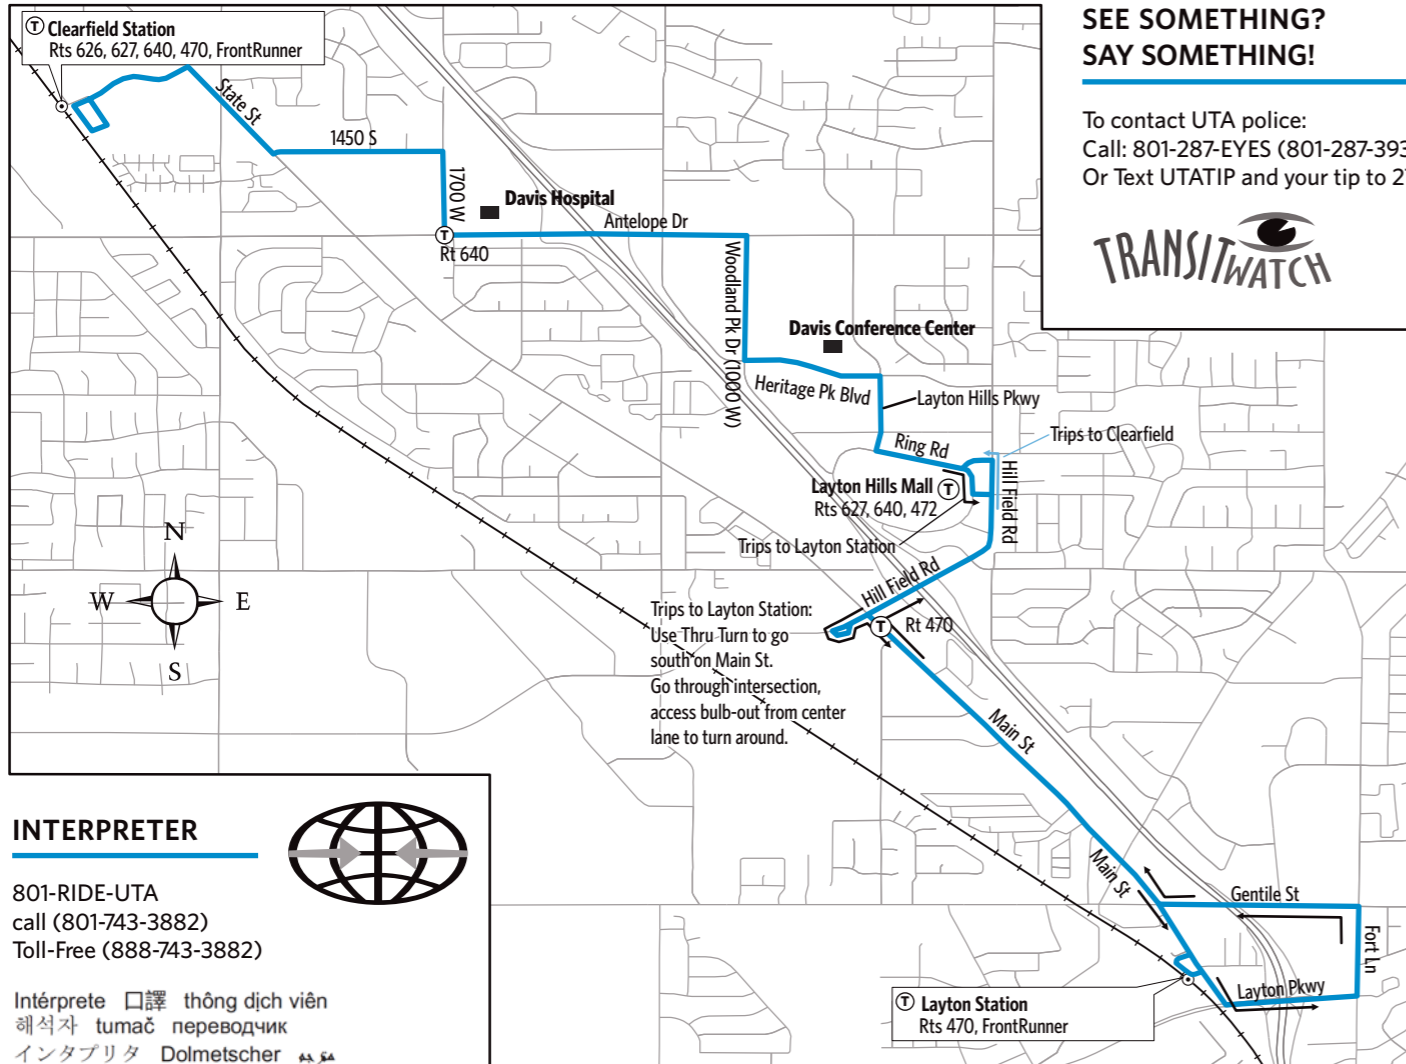

## Route 628 Midtown Trolley Layton/Clearfield Circulator

### HOW TO USE THIS SCHEDULE

Determine your timepoint based on when you want to leave or when you want to arrive. Read across for your destination and down for your time and direction of travel. A route map is provided to help you relate to the timepoints shown. Weekday, Saturday & Sunday schedules differ from one another.

### LOST AND FOUND

Weber/South Davis: 801-626-1207 option 3  
Utah County: 801-227-8923  
Salt Lake County: 801-287-4664  
F-Route: 801-287-5355

# 628

**Midtown Trolley**  
Layton/Clearfield  
Circulator  
Free Fare Route

Clearfield Station  
Clearfield  
Davis Hospital  
Layton  
Davis Conference Center  
Layton Hills Mall  
Layton Station

UTA  BUS