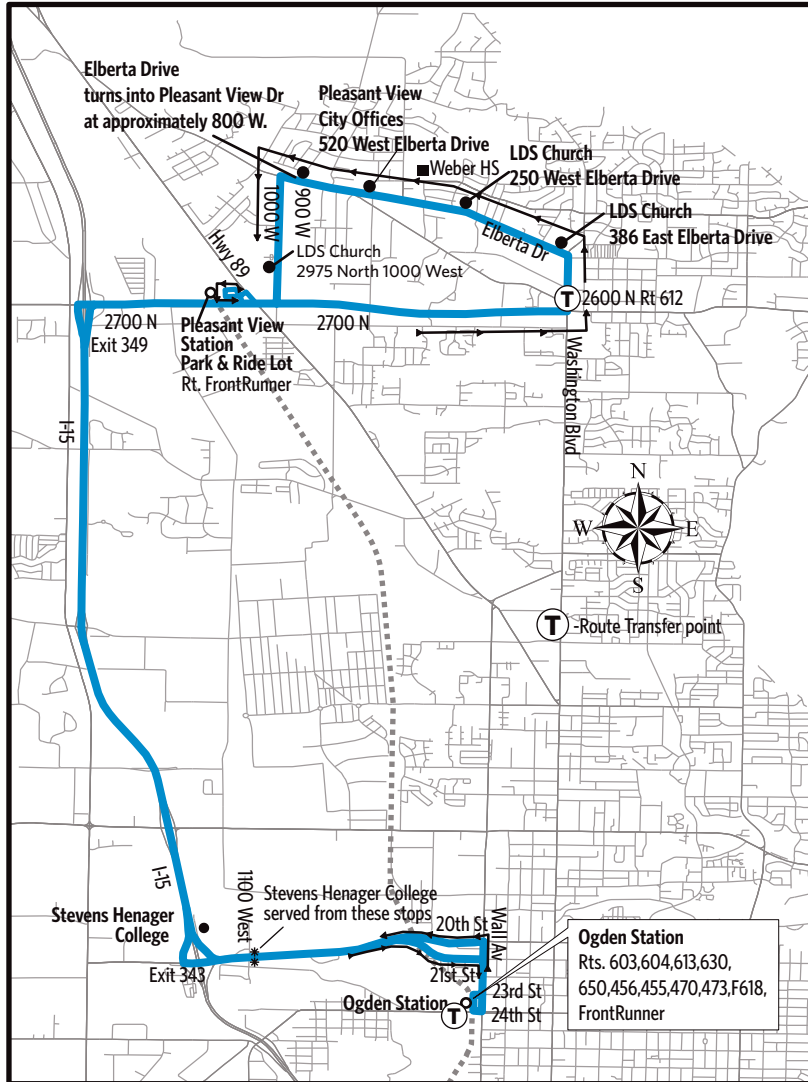

For Information Call 801-RIDE-UTA (801-743-3882)
 outside Salt Lake County 888-RIDE-UTA (888-743-3882)
 www.rideuta.com

Route 616 - North Weber FrontRunner Shuttle

616

North Weber FrontRunner Shuttle

HOW TO USE THIS SCHEDULE

Determine your timepoint based on when you want to leave or when you want to arrive. Read across for your destination and down for your time and direction of travel. A route map is provided to help you relate to the timepoints shown. Weekday, Saturday & Sunday schedules differ from one another.

LOST AND FOUND

Weber/South Davis: 801-626-1207 option 3
 Utah County: 801-227-8923
 Salt Lake County: 801-287-4664
 F-Route: 801-287-5355

FARES

Exact Fare is required. Fares are subject to change.

ACCESSIBLE SERVICE

Upon payment of a fare, a transfer is good for travel in any direction, including return trip, for two (2) hours until the time cut. The value of a transfer towards a fare on a more expensive service is the regular cash fare.