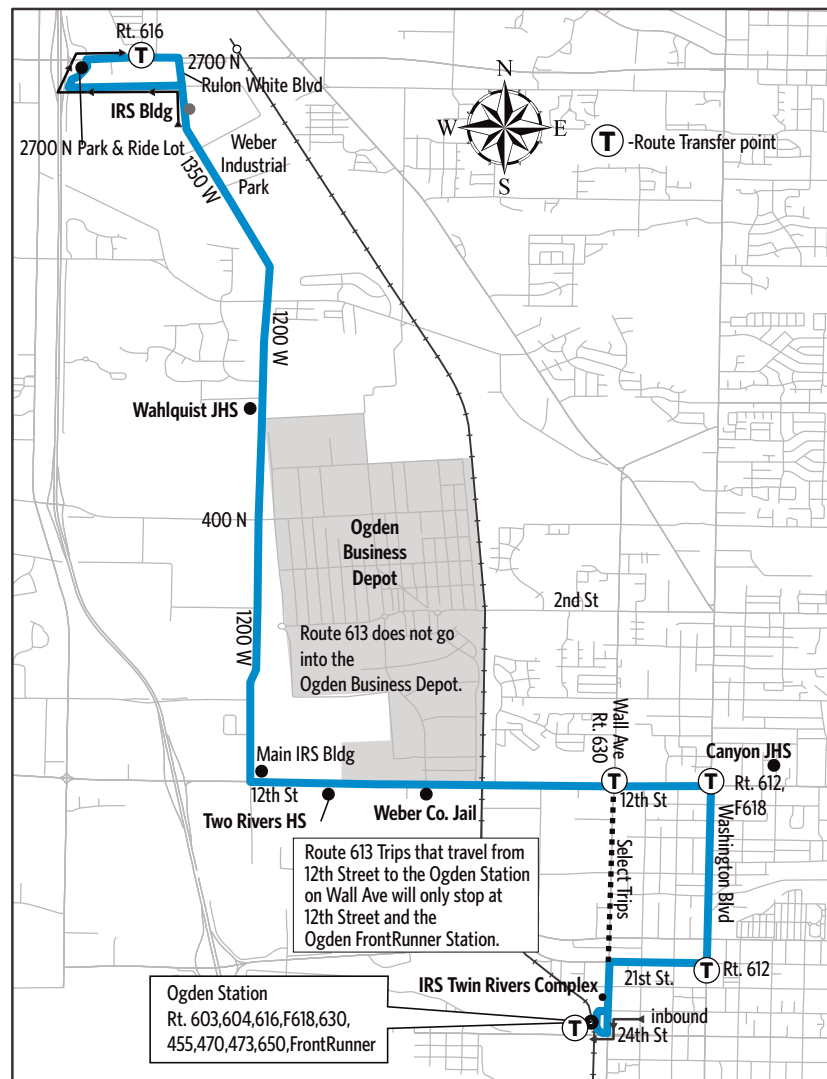

Route 613 - Weber Industrial Park

For Information Call 801-RIDE-UTA (801-743-3882)
outside Salt Lake County 888-RIDE-UTA (888-743-3882)
www.rideuta.com

613

HOW TO USE THIS SCHEDULE

Determine your timepoint based on when you want to leave or when you want to arrive. Read across for your destination and down for your time and direction of travel. A route map is provided to help you relate to the timepoints shown. Weekday, Saturday & Sunday schedules differ from one another.

Upon payment of a fare, a transfer is good for travel in any direction, including return trip, for two (2) hours until the time cut. The value of a transfer towards a fare on a more expensive service is the regular cash fare.

UTA  BUS

Effective
April 2018

WEEKDAYS
To Ogdén Station

To Weber Industrial Park

2700 N Park & Ride	Weber Industrial Park	400 N & 1200 W	12th St & 1200 W (IRS)	12th St & Washington	18th St & Washington	Ogdén Station
553a	555a	559a	602a	608a	610a	616a
653	655	659	702	708	710	716
730	733	738	742	749	752	757
800	803	808	812	819	822	827
835	838	843	847	854	857	902
930	932	936	939	946	949	954
1030	1032	1036	1039	1046	1049	1054
1130	1132	1136	1139	1146	1149	1155
1235p	1237p	1241p	1244p	1251p	1254p	100p
138	140	144	147	153	156	202
238	241	246	250	----	----	301
304	307	312	316	323	326	332
338	341	346	350	----	----	401
434	436	441	445	452	455	501
505	507	512	516	523	526	532
605	607	611	615	622	624	630
705	707	711	715	722	724	730