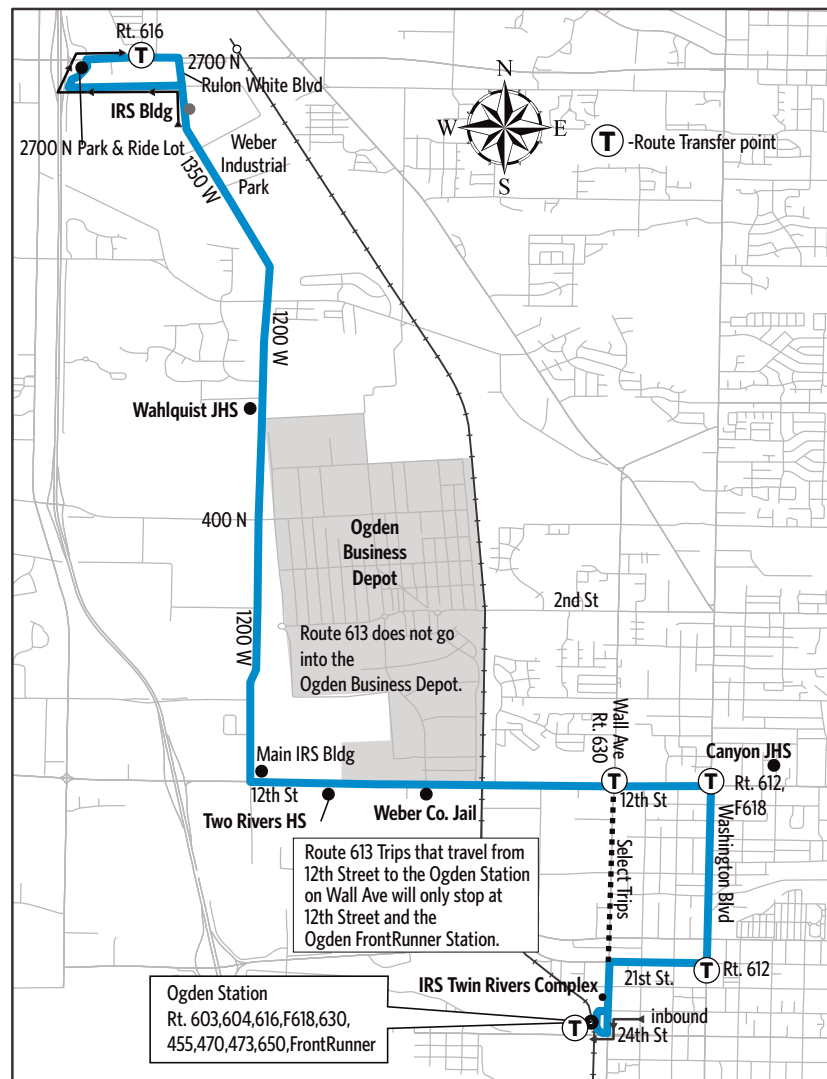

## Route 613 - Weber Industrial Park

For Information Call 801-RIDE-UTA (801-743-3882)  
outside Salt Lake County 888-RIDE-UTA (888-743-3882)  
www.rideuta.com

### HOW TO USE THIS SCHEDULE

Determine your timepoint based on when you want to leave or when you want to arrive. Read across for your destination and down for your time and direction of travel. A route map is provided to help you relate to the timepoints shown. Weekday, Saturday & Sunday schedules differ from one another.

### Weber Industrial Park

Downtown Ogden  
Ogden Station  
IRS Center  
Weber Industrial Park

UTA  BUS

Effective  
April 2018

**WEEKDAYS**  
To Ogdén Station

2700 N Park & Ride	Weber Industrial Park	400 N & 1200 W	12th St & 1200 W (IRS)	12th St & Washington	18th St & Washington	Ogdén Station
553a	555a	559a	602a	608a	610a	616a
653	655	659	702	708	710	716
730	733	738	742	749	752	757
800	803	808	812	819	822	827
835	838	843	847	854	857	902
930	932	936	939	946	949	954
1030	1032	1036	1039	1046	1049	1054
1130	1132	1136	1139	1146	1149	1155
1235p	1237p	1241p	1244p	1251p	1254p	100p
138	140	144	147	153	156	202
238	241	246	250	----	----	301
304	307	312	316	323	326	332
338	341	346	350	----	----	401
434	436	441	445	452	455	501
505	507	512	516	523	526	532
605	607	611	615	622	624	630
705	707	711	715	722	724	730

To WeberIndustrial Park

Ogdén Station	21st St & Washington	12th St & Washington	12th St & 1200 W (IRS)	400 N & 1200 W	Weber Industrial Park	2700 N Park & Ride
526a	530a	534a	539a	542a	546a	549a
626	630	634	639	642	646	649
700	704	708	713	716	720	723
730	734	738	744	747	752	755
800	804	808	814	817	822	825
900	904	908	914	917	922	925
1000	1004	1008	1014	1017	1022	1025
1100	1104	1108	1114	1117	1122	1125
1205p	1209p	1214p	1221p	1224p	1229p	1232p
110	114	119	126	129	134	137
200	204	209	216	219	224	227
230	234	239	246	249	254	257
307	311	316	324	327	332	335
405	409	414	422	425	430	433
430	434	439	447	450	455	458
530	534	538	545	548	553	556
635	639	643	649	652	656	659