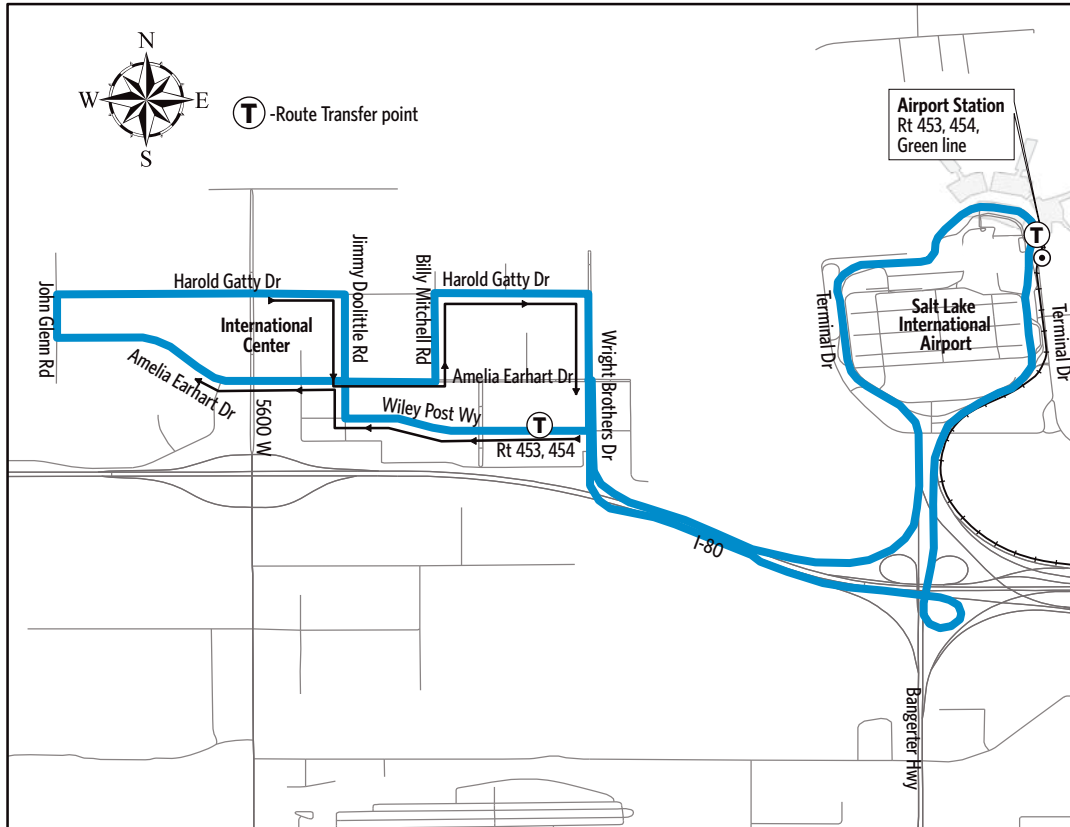

### International Center

Salt Lake International Airport  
International Center  
Airport Station

UTA  BUS

Timepoints are approximate and may vary due to road and traffic conditions

WK

Effective  
April 2018

## Route 551 - International Center