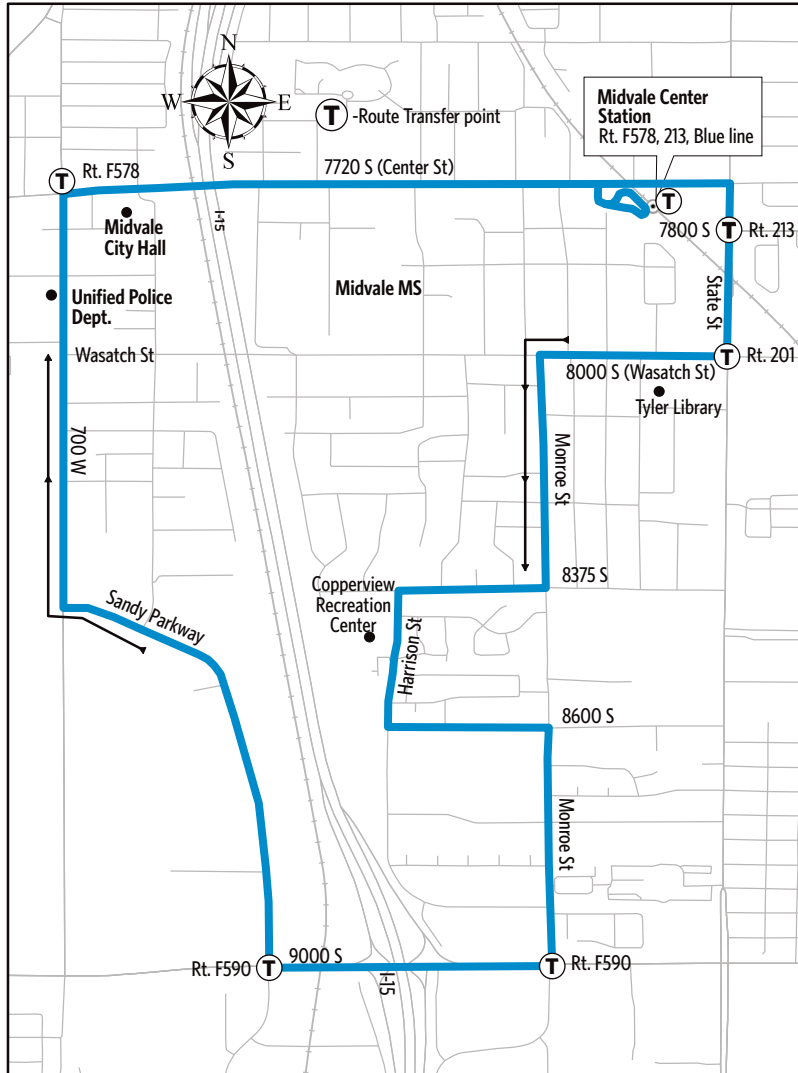

Route 525 - Midvale

For Information Call 801-RIDE-UTA (801-743-3882)
outside Salt Lake County 888-RIDE-UTA (888-743-3882)
www.rideuta.com

525

HOW TO USE THIS SCHEDULE

Determine your timepoint based on when you want to leave or when you want to arrive. Read across for your destination and down for your time and direction of travel. A route map is provided to help you relate to the timepoints shown. Weekday, Saturday & Sunday schedules differ from one another.

SATURDAY Clockwise

Midvale Center Station	Copperview Recreation Center	Sandy Pkwy & 8505 S	Main & Center (Midvale)	Midvale Center Station
618a	625a	632a	635a	639a
642	649	656	659	703
718	725	732	735	739
742	749	756	759	803
818	825	832	835	839
842	849	856	859	903
918	925	932	935	939
942	949	956	959	1003
1018	1025	1032	1035	1039
1042	1049	1056	1059	1103
1118	1125	1132	1135	1139
1142	1149	1156	1159	1203p
1218p	1225p	1232p	1235p	1239
1242	1249	1256	1259	103
118	125	132	135	139
142	149	156	159	203
218	225	232	235	239
242	249	256	259	303
318	325	332	335	339
342	349	356	359	403
418	425	432	435	439
442	449	456	459	503
518	525	532	535	539
542	549	556	559	603
618	625	632	635	639
642	649	656	659	703
718	725	732	735	739