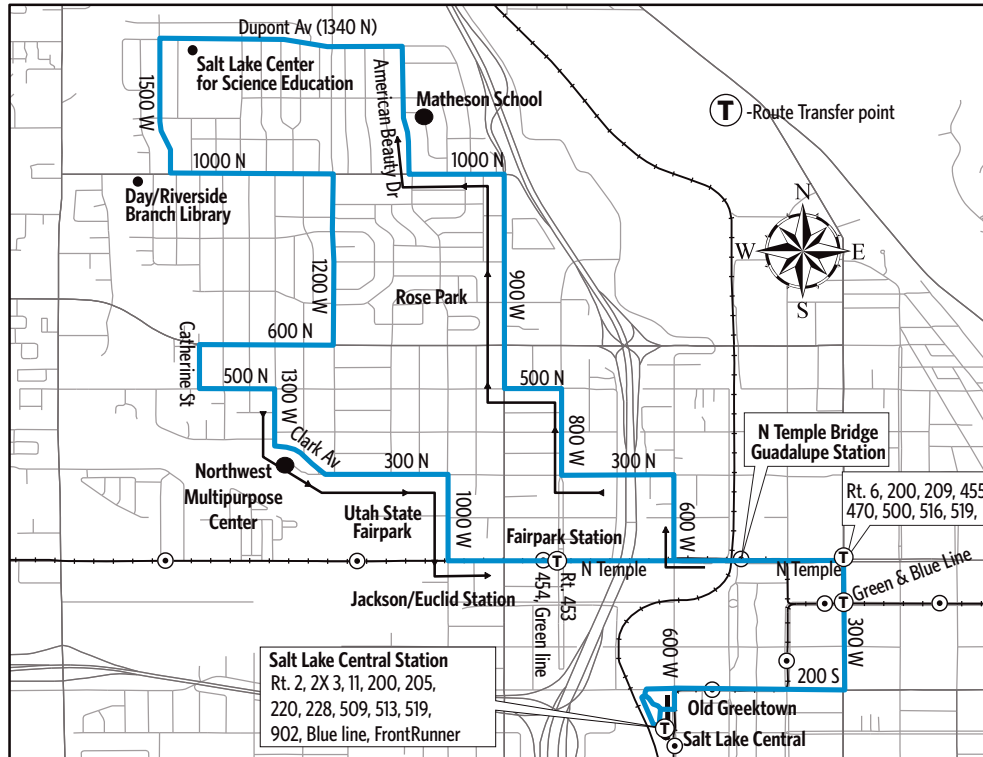

Route 520 - Rose Park

For Information Call 801-RIDE-UTA (801-743-3882)
outside Salt Lake County 888-RIDE-UTA (888-743-3882)
www.rideuta.com

520

HOW TO USE THIS SCHEDULE

Determine your timepoint based on when you want to leave or when you want to arrive. Read across for your destination and down for your time and direction of travel. A route map is provided to help you relate to the timepoints shown. Weekday, Saturday & Sunday schedules differ from one another.

LOST AND FOUND

Weber/South Davis: 801-626-1207 option 3
Utah County: 801-227-8923
Salt Lake County: 801-287-4664
F-Route: 801-287-5355

FARES

Exact Fare is required. Fares are subject to change.

ACCESSIBLE SERVICE

Upon payment of a fare, a transfer is good for travel in any direction, including return trip, for two (2) hours until the time cut. The value of a transfer towards a fare on a more expensive service is the regular cash fare.

UTA  BUS

Effective
April 2018

WEEKDAYS
To Rose Park

To Salt Lake Central Station

Salt Lake Central Station	Arena Station	North Temple & 600 W	600 N & 900 W	DuPont Ave & American Beauty	1000 N & 1335 W
636a	642a	645a	651a	655a	701a
704	710	713	719	723	729
734	740	743	749	753	759
804	810	813	819	823	829
836	842	845	851	855	901
906	912	915	921	925	931
936	942	945	951	955	1001
1006	1012	1015	1021	1025	1031
1035	1041	1044	1050	1055	1101
1105	1111	1114	1120	1125	1131
1134	1140	1143	1149	1154	1200p
1204p	1210p	1213p	1219p	1224p	1230
1239	1245	1248	1254	1259	105
109	115	118	124	129	135
139	145	148	154	159	205
209	215	218	224	229	235
239	245	248	254	259	305
309	315	318	324	329	335
339	345	348	354	358	404
409	415	418	424	428	434
439	445	448	454	458	504
509	515	518	524	528	534
538	544	547	553	558	604