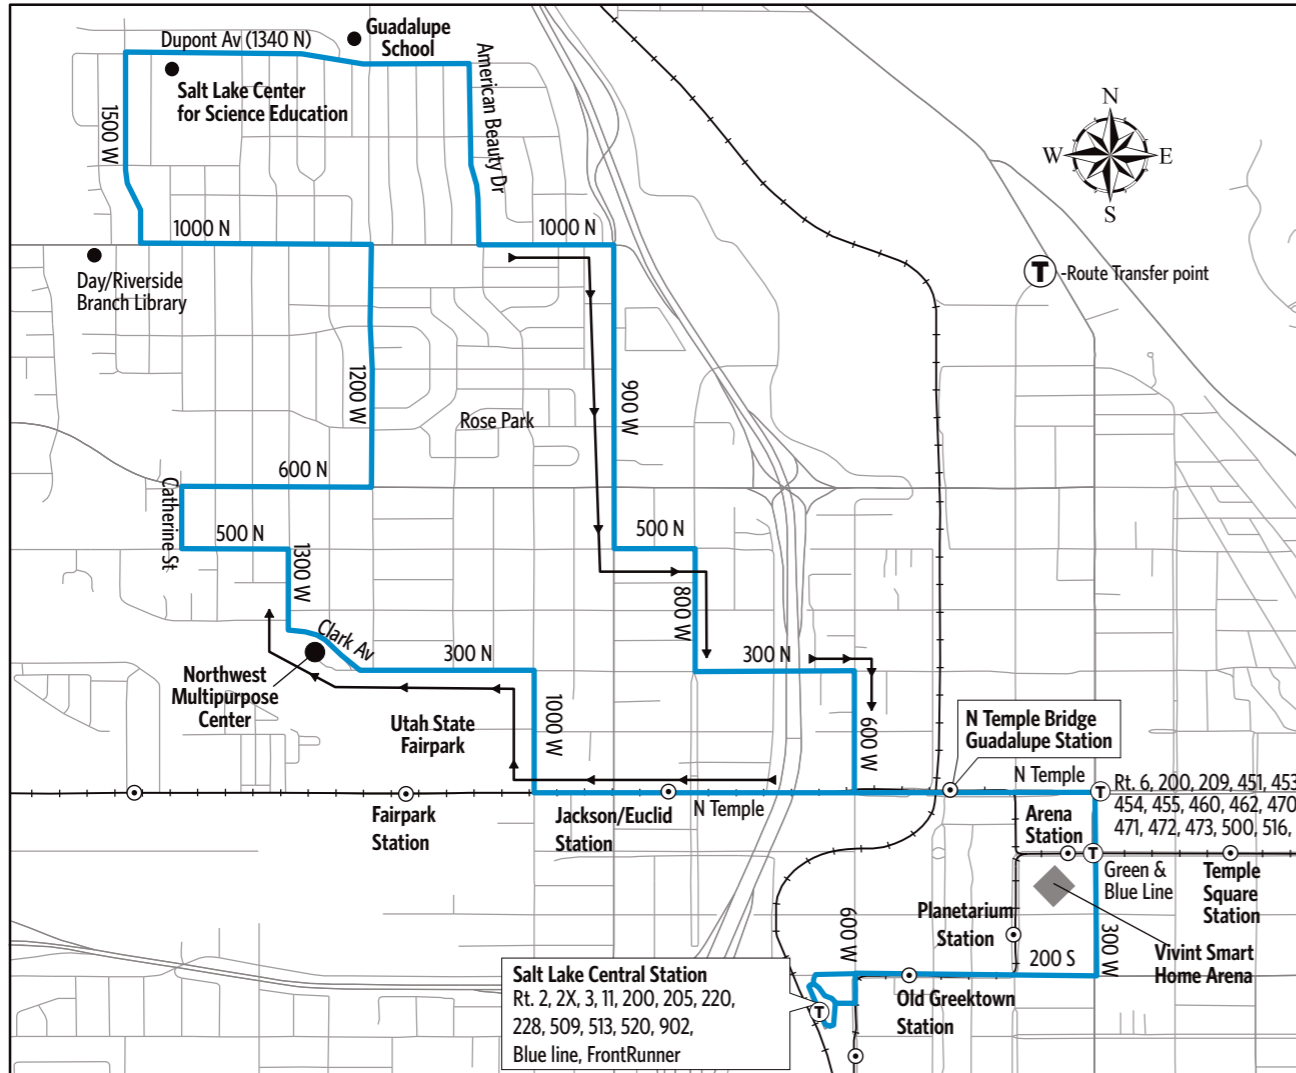

Route 519 - Fairpark

For Information Call 801-RIDE-UTA (801-743-3882)
outside Salt Lake County 888-RIDE-UTA (888-743-3882)
www.rideuta.com

519