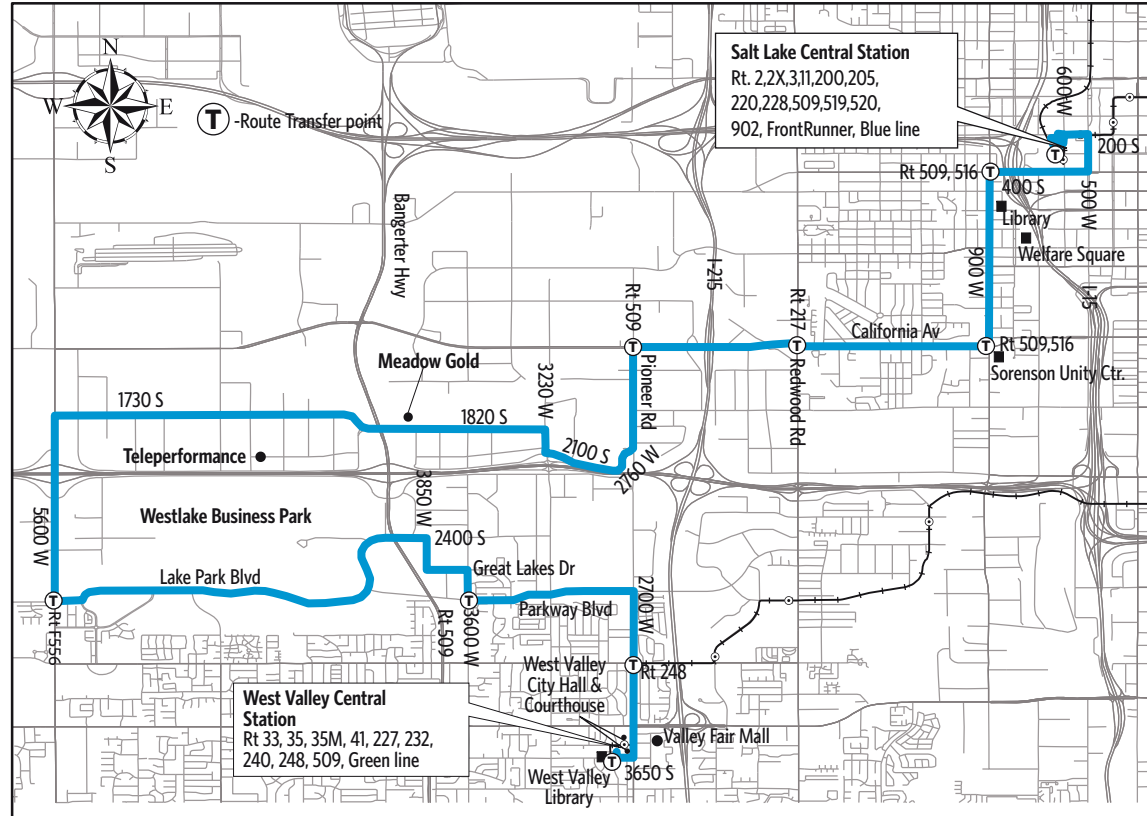

## Route 513 - Industrial Business Park Shuttle

### 513-WEEKDAYS To Salt Lake Central Station

West Valley Central Station	4000 W & Parkway Blvd	1820 S & 3600 W	1300 S & 900 W	Salt Lake Central Station
532a	548a	608a	623a	633a
602	618	638	653	703
427p	443p	505p	523p	533p
457	513	535	553	603

### To West Valley Central Station

Salt Lake Central Station	1300 S & 900 W	1820 S & 3600 W	4000 W & Lake Park Dr	West Valley Central Station
723a	736a	751a	810a	825a
753	807	823	843	859
523p	536p	551p	610p	625p
553	606	621	640	655

## Route 509 - 900 West Shuttle