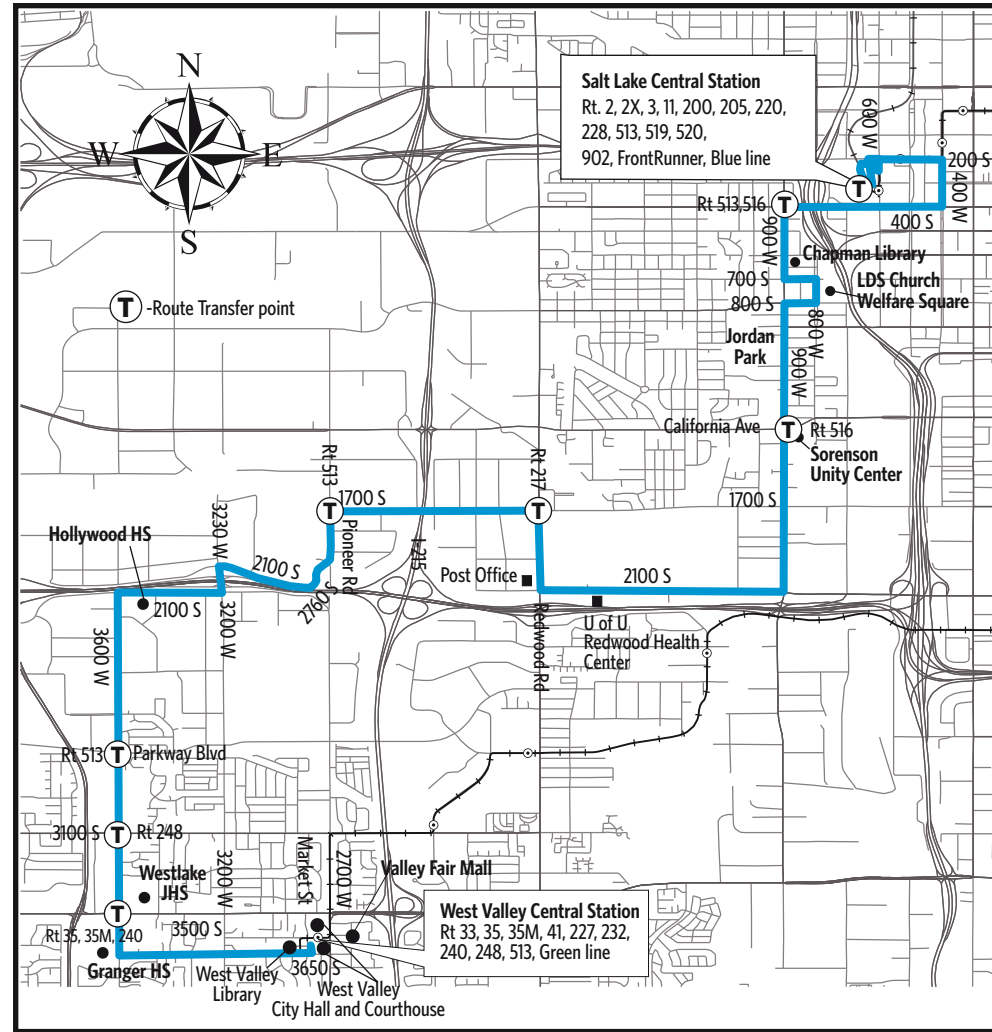

## 509-900 W Shuttle 513-Industrial Business Park Shuttle

**509** Salt Lake Central Station  
LDS Welfare Square  
West Valley Central Station

**513** Salt Lake Central Station  
Lake Park Business Park  
West Valley Central Station

## Route 509 - 900 West Shuttle