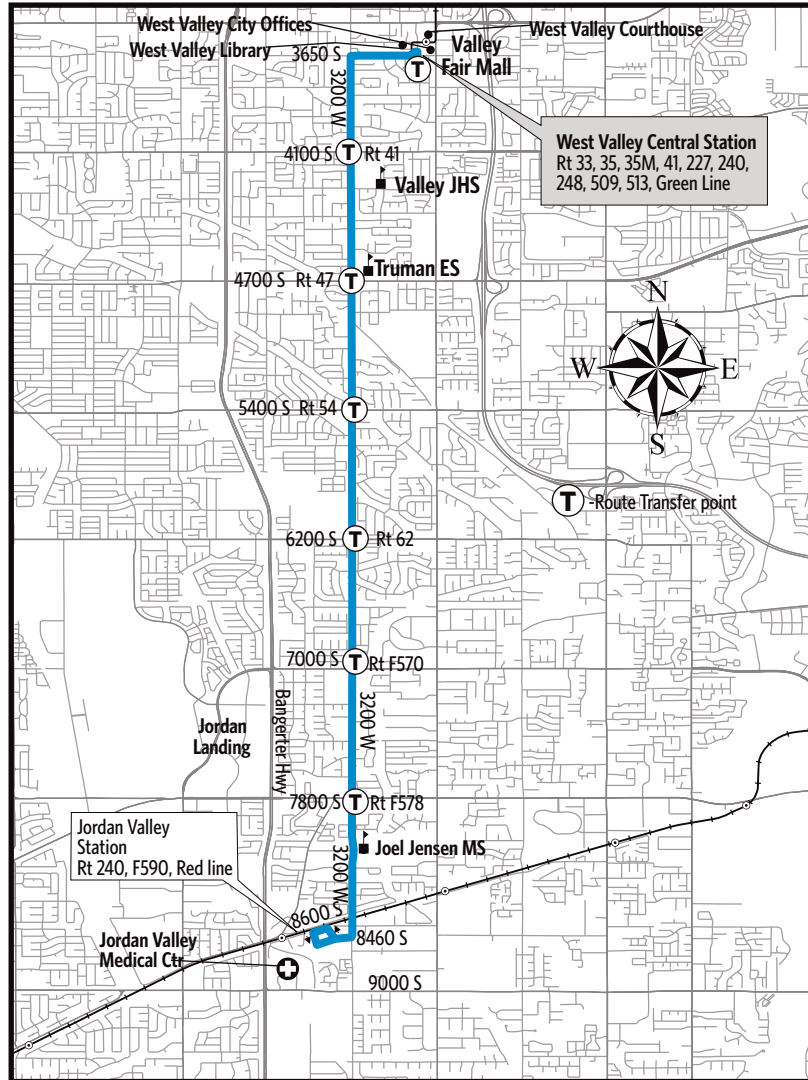

Route 232 - 3200 West

For Information Call 801-RIDE-UTA (801-743-3882)
outside Salt Lake County 888-RIDE-UTA (888-743-3882)
www.rideuta.com

232

HOW TO USE THIS SCHEDULE

Determine your timepoint based on when you want to leave or when you want to arrive. Read across for your destination and down for your time and direction of travel. A route map is provided to help you relate to the timepoints shown. Weekday, Saturday & Sunday schedules differ from one another.

LOST AND FOUND

Weber/South Davis: 801-626-1207 option 3
Utah County: 801-227-8923
Salt Lake County: 801-287-4664
F-Route: 801-287-5355

FARES

Exact Fare is required. Fares are subject to change.

ACCESSIBLE SERVICE

UTA  BUS

Effective
April 2018

WEEKDAYS

To Jordan Valley Station

To West Valley Central Station

West Valley Central Station	5400 S & 3200 W	7000 S & 3200 W	Jordan Valley Station
512a	522a	528a	536a
612	622	628	636
642	652	658	706
712	722	728	736
742	752	758	806
812	822	828	836
912	922	928	936
1012	1022	1028	1036
1112	1122	1128	1136
1212p	1222p	1228p	1236p
112	122	128	136
212	222	228	236
312	322	328	336
342	352	358	406
412	422	428	436
442	452	458	506
512	522	528	536
542	552	558	606

Jordan Valley Station	7000 S & 3200 W	5400 S & 3200 W	West Valley Central Station
539a	547a	553a	602a
639	647	653	702
709	717	723	732
739	747	753	802
809	817	823	832
839	847	853	902
939	947	953	1002
1039	1047	1053	1102
1139	1147	1153	1202p
1239p	1247p	1253p	102
139	147	153	202
239	247	253	302
309	317	323	332
339	347	353	402
409	417	423	432
439	447	453	502
509	517	523	532
539	547	553	602