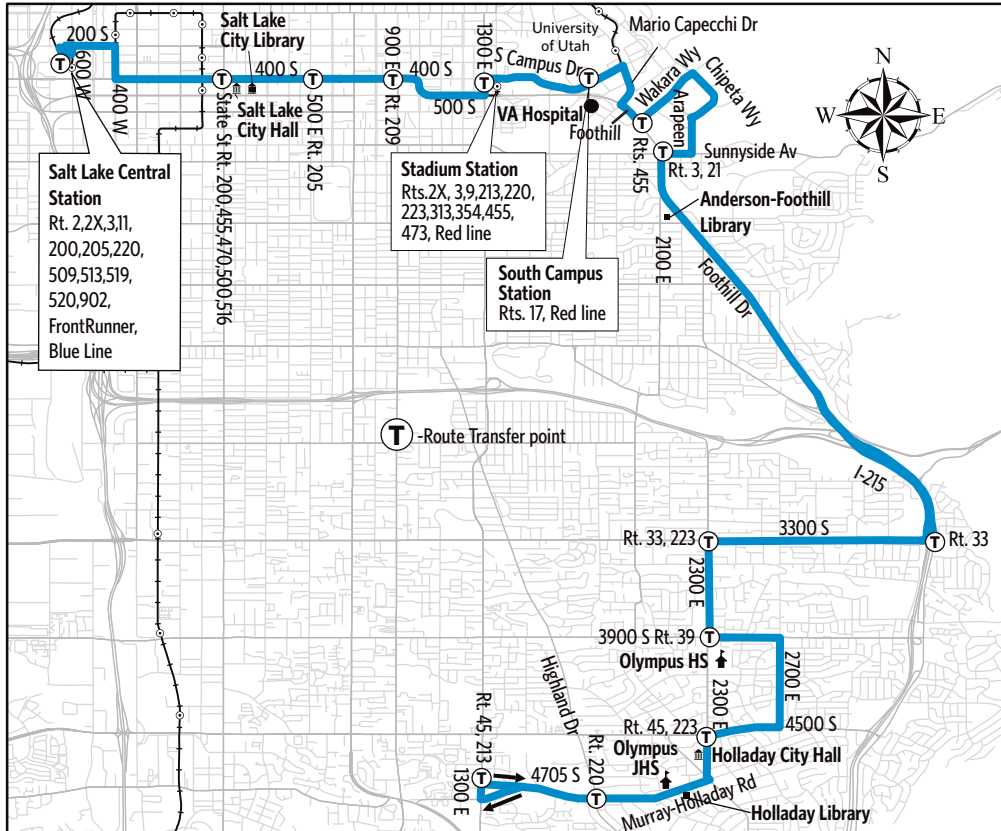

## Route 228 - Foothill/2700 East

For Information Call 801-RIDE-UTA (801-743-3882)  
outside Salt Lake County 888-RIDE-UTA (888-743-3882)  
www.rideuta.com

### HOW TO USE THIS SCHEDULE

Determine your timepoint based on when you want to leave or when you want to arrive. Read across for your destination and down for your time and direction of travel. A route map is provided to help you relate to the timepoints shown. Weekday, Saturday & Sunday schedules differ from one another.

### LOST AND FOUND

Weber/South Davis: 801-626-1207 option 3  
Utah County: 801-227-8923  
Salt Lake County: 801-287-4664  
F-Route: 801-287-5355

### To Salt Lake Central Station

Murray Holladay & Highland Dr	4500 S & 2300 E	3300 S & 2300 E	2100 S & Foothill Dr	Arapeen Dr & Sunnyside Ave	University of Utah Library	400 S & Main	Salt Lake Central Station
602a	606a	615a	623a	633a	645a	656a	703a
632	636	645	653	703	715	726	733
702	706	715	723	733	745	756	803
732	736	745	753	803	815	826	833
802	806	815	823	833	845	856	903
836	840	848	856	905	916	926	933
936	940	948	956	1005	1016	1026	1033
1036	1040	1048	1056	1105	1116	1126	1133
1136	1140	1148	1156	1205p	1216p	1226p	1233p
1231p	1236p	1245p	1253p	102	113	125	133
131	136	145	153	202	213	225	233
158	203	212	220	229	240	255	303
258	303	312	320	329	340	355	403
328	333	342	350	359	410	425	433
358	403	412	420	429	440	455	503
428	433	442	450	459	510	525	533
509	512	519	526	533	543	556	603
539	542	549	556	603	613	626	633
609	612	619	626	633	643	656	703
639	642	649	656	703	713	726	733
709	712	719	726	733	743	756	803
809	812	819	826	833	843	856	903