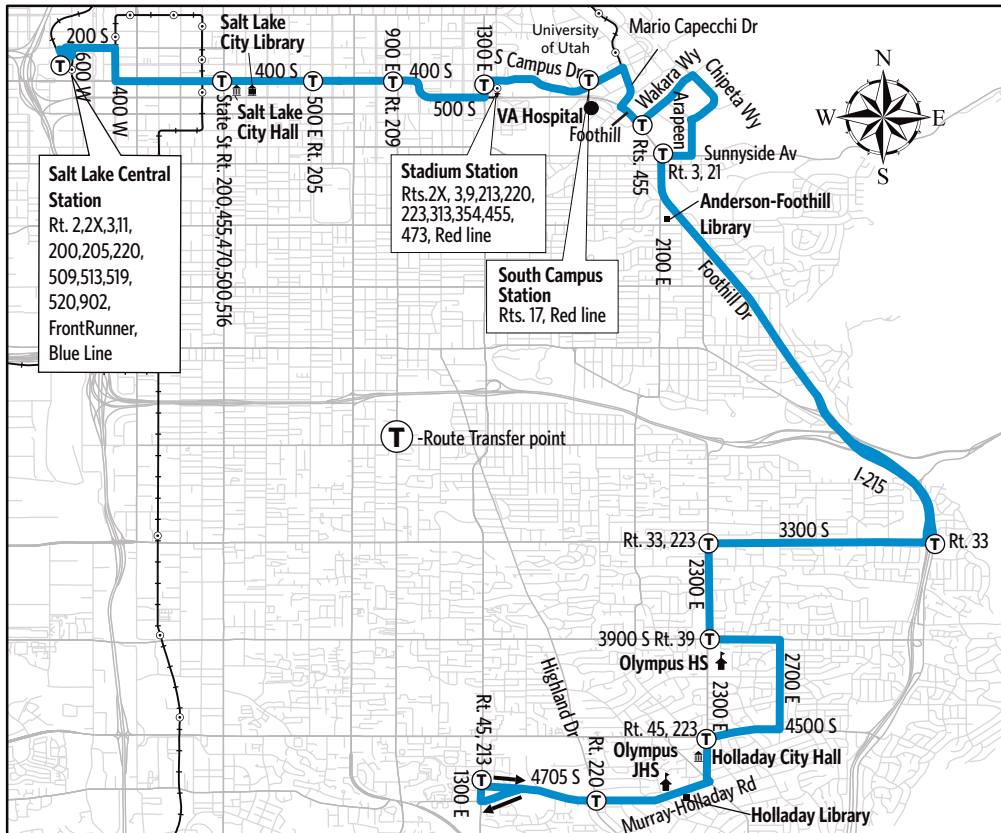

Route 228 - Foothill/2700 East

For Information Call 801-RIDE-UTA (801-743-3882)
outside Salt Lake County 888-RIDE-UTA (888-743-3882)
www.rideuta.com

228

HOW TO USE THIS SCHEDULE

Determine your timepoint based on when you want to leave or when you want to arrive. Read across for your destination and down for your time and direction of travel. A route map is provided to help you relate to the timepoints shown. Weekday, Saturday & Sunday schedules differ from one another.

LOST AND FOUND

Weber/South Davis: 801-626-1207 option 3
Utah County: 801-227-8923
Salt Lake County: 801-287-4664
F-Route: 801-287-5355

FARES

Exact Fare is required. Fares are subject to change.

ACCESSIBLE SERVICE

Upon payment of a fare, a transfer is good for travel in any direction, including return trip, for two (2) hours until the time cut. The value of a transfer towards a fare on a more expensive service is the regular cash fare.

To Salt Lake Central Station

Murray Holladay & Highland Dr	4500 S & 2300 E	3300 S & 2300 E	2100 S & Foothill Dr	Arapeen Dr & Sunnyside Ave	University of Utah Library	400 S & Main	Salt Lake Central Station
602a	606a	615a	623a	633a	645a	656a	703a
632	636	645	653	703	715	726	733
702	706	715	723	733	745	756	803
732	736	745	753	803	815	826	833
802	806	815	823	833	845	856	903
836	840	848	856	905	916	926	933
936	940	948	956	1005	1016	1026	1033
1036	1040	1048	1056	1105	1116	1126	1133
1136	1140	1148	1156	1205p	1216p	1226p	1233p
1231p	1236p	1245p	1253p	102	113	125	133
131	136	145	153	202	213	225	233
158	203	212	220	229	240	255	303
258	303	312	320	329	340	355	403
328	333	342	350	359	410	425	433
358	403	412	420	429	440	455	503
428	433	442	450	459	510	525	533
509	512	519	526	533	543	556	603
539	542	549	556	603	613	626	633
609	612	619	626	633	643	656	703
639	642	649	656	703	713	726	733
709	712	719	726	733	743	756	803
809	812	819	826	833	843	856	903