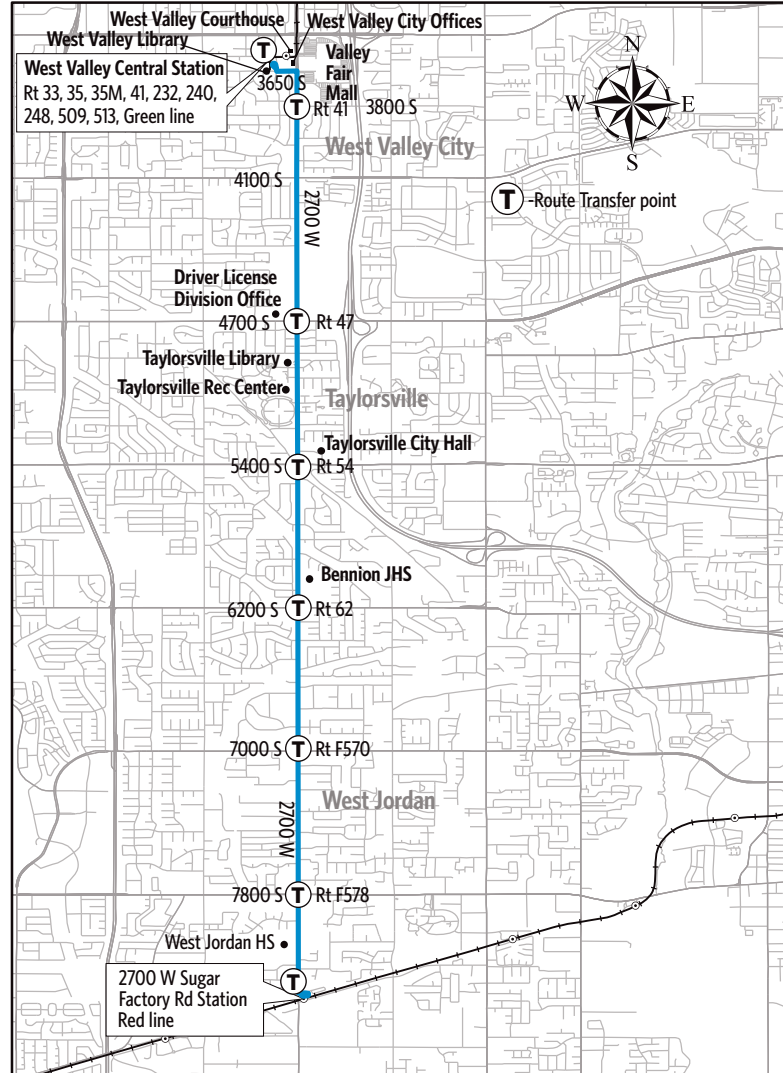

## Route 227 - 2700 West

For Information Call 801-RIDE-UTA (801-743-3882)  
outside Salt Lake County 888-RIDE-UTA (888-743-3882)  
www.rideuta.com

### HOW TO USE THIS SCHEDULE

Determine your timepoint based on when you want to leave or when you want to arrive. Read across for your destination and down for your time and direction of travel. A route map is provided to help you relate to the timepoints shown. Weekday, Saturday & Sunday schedules differ from one another.

### LOST AND FOUND

Weber/South Davis: 801-626-1207 option 3  
Utah County: 801-227-8923  
Salt Lake County: 801-287-4664  
F-Route: 801-287-5355

## WEEKDAYS

To 2700 W Sugar Factory Rd Station

To West Valley Central Station

West Valley Central Station	5400 S & 2700 W	7000 S & 2700 W	2700 W Sugar Factory Rd Station
616a	623a	629a	636a
646	653	659	706
716	723	729	736
746	753	759	806
816	823	829	836
846	853	859	906
916	924	930	937
1016	1024	1030	1037
1116	1124	1130	1137
1216p	1224p	1230p	1237p
116	124	130	137
216	224	230	237
316	324	330	337
346	355	402	409
416	425	432	439
446	455	502	509
516	525	532	539
546	555	602	609
616	624	630	636
646	654	700	706