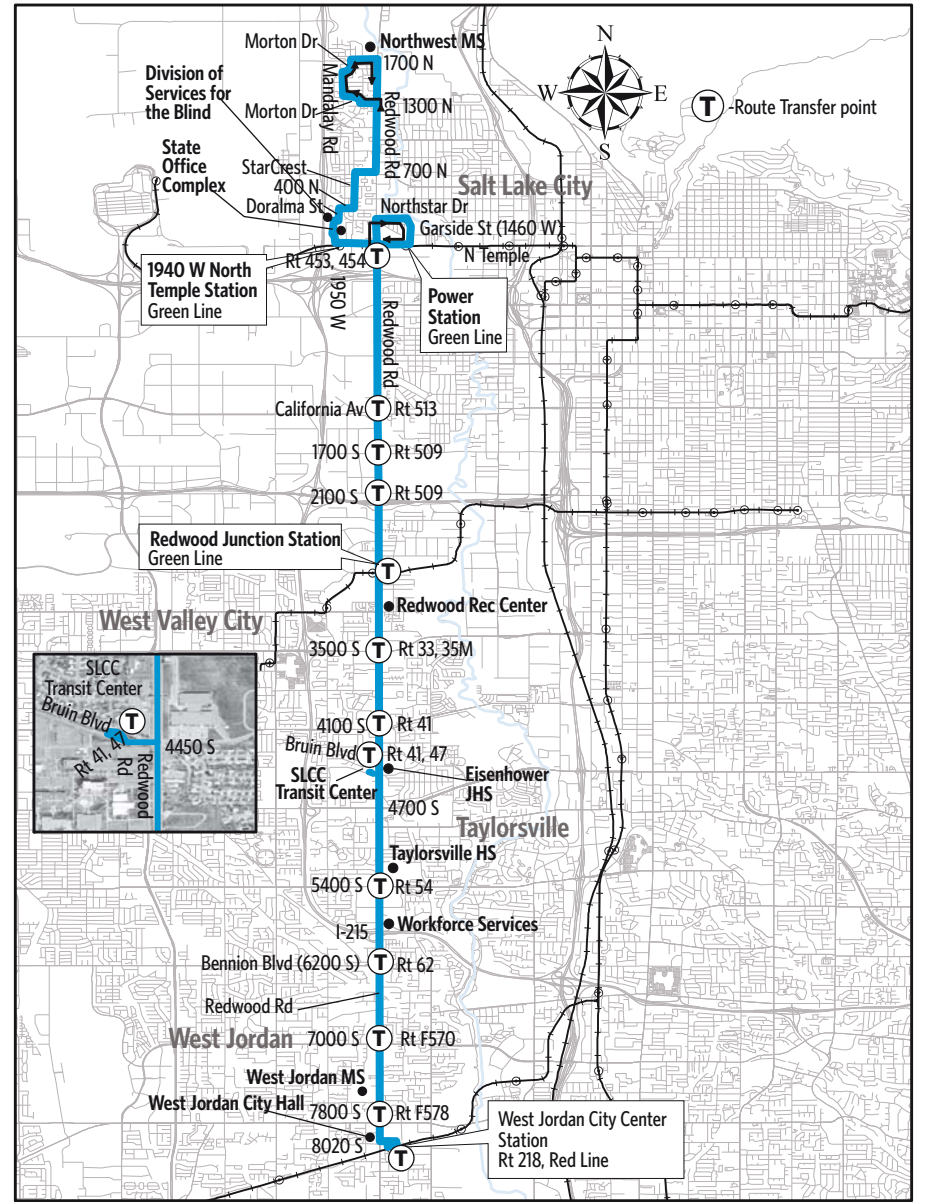

Intérprete 口譯 thông dịch viên  
해석자 tumač переводчик  
インタプリタ Dolmetscher 通譯

**Route 217 - Redwood Road**

For Information Call 801-RIDE-UTA (801-743-3882)  
outside Salt Lake County 888-RIDE-UTA (888-743-3882)  
www.rideuta.com

**217**

**Redwood Road**

**HOW TO USE THIS SCHEDULE**

Determine your timepoint based on when you want to leave or when you want to arrive. Read across for your destination and down for your time and direction of travel. A route map is provided to help you relate to the timepoints shown. Weekday, Saturday & Sunday schedules differ from one another.

**TRANSFERS**

Upon payment of a fare, a transfer is good for travel in any direction, including return trip, for two (2) hours until the time cut. The value of a transfer towards a fare on a more expensive service is the regular cash fare.