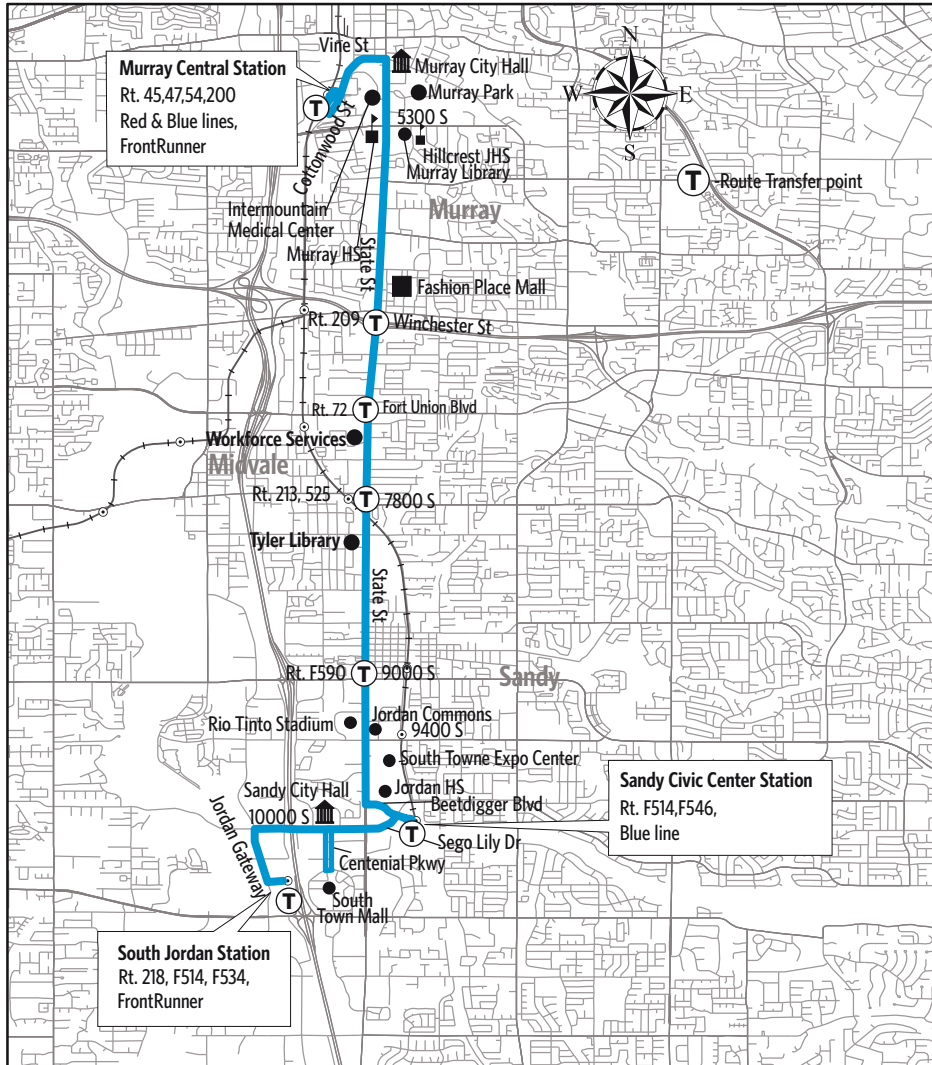

Route 201 - State Street South

For Information Call 801-RIDE-UTA (801-743-3882)
outside Salt Lake County 888-RIDE-UTA (888-743-3882)
www.rideuta.com

201

HOW TO USE THIS SCHEDULE

Determine your timepoint based on when you want to leave or when you want to arrive. Read across for your destination and down for your time and direction of travel. A route map is provided to help you relate to the timepoints shown. Weekday, Saturday & Sunday schedules differ from one another.

UTA SERVICE DIRECTORY

- General Information, Schedules, Trip Planning and Customer Feedback: 801-RIDE-UTA (801-743-3882)
- Outside Salt Lake County call 888-RIDE-UTA (888-743-3882)
- For 24 hour automated service for next bus available use option 1. Have stop number and 3 digit route number (use 0 or 00 if number is not 3 digits).
- Pass By Mail Information 801-262-5626
- For Employment information please visit <http://www.rideuta.com/careers/>
- Travel Training 801-287-2275

LOST AND FOUND

Weber/South Davis: 801-626-1207 option 3
Utah County: 801-227-8923
Salt Lake County: 801-287-4664
F-Route: 801-287-5355

FARES

Exact Fare is required. Fares are subject to change.

ACCESSIBLE SERVICE

Wheelchair accessible buses are available on all routes. Alternate format schedules are available upon request. Telephone communication for deaf/hearing impaired persons is available by dialing 711.

TRANSFERS

Upon payment of a fare, a transfer is good for travel in any direction, including return trip, for two (2) hours until the time cut. The value of a transfer towards a fare on a more expensive service is the regular cash fare.

BIKES ON BUSES

The Bikes on Buses service is available on all buses, except Paratransit.

HOLIDAYS

Please check rideuta.com for holiday service information.