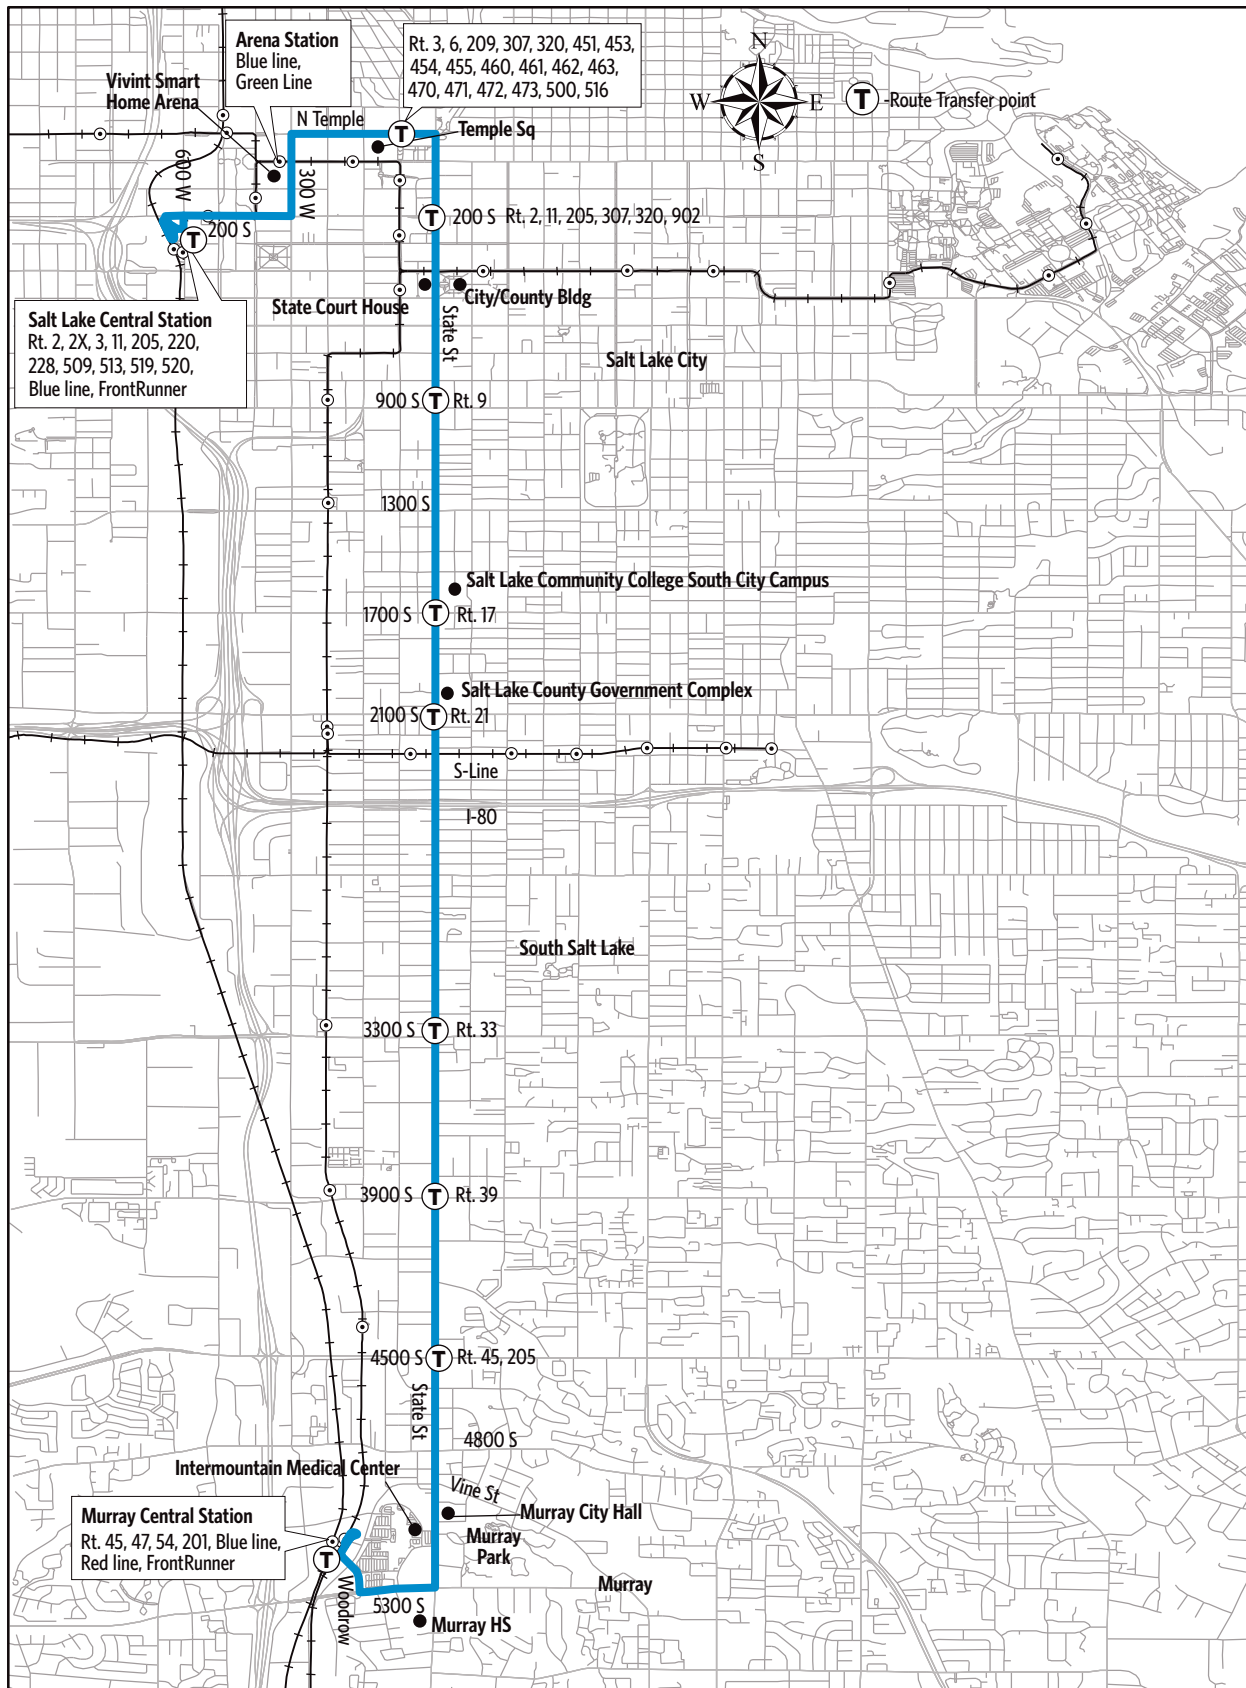

Route 200 - State Street North

INTERPRETER

801-RIDE-UTA
call (801-743-3882)
Toll-Free (888-743-3882)

Intérprete 口譯 thông dịch viên
해석사 tumač переводчик
インタプリタ Dolmetscher 乗車券

SEE SOMETHING? SAY SOMETHING!

To contact UTA police:
Call: 801-287-EYES (801-287-3937)
Or Text UTATIP and your tip to 274637

For Information Call 801-RIDE-UTA (801-743-3882)
outside Salt Lake County 888-RIDE-UTA (888-743-3882)
www.rideuta.com

200

State Street North

HOW TO USE THIS SCHEDULE

Determine your timepoint based on when you want to leave or when you want to arrive. Read across for your destination and down for your time and direction of travel. A route map is provided to help you relate to the timepoints shown. Weekday, Saturday & Sunday schedules differ from one another.

UTA SERVICE DIRECTORY

- General Information, Schedules, Trip Planning and Customer Feedback: 801-RIDE-UTA (801-743-3882)
- Outside Salt Lake County call 888-RIDE-UTA (888-743-3882)
- For 24 hour automated service for next bus available use option 1. Have stop number and 3 digit route number (use 0 or 00 if number is not 3 digits).
- Pass By Mail Information 801-262-5626
- For Employment information please visit <http://www.rideuta.com/careers/>
- Travel Training 801-287-2275

LOST AND FOUND

Weber/South Davis: 801-626-1207 option 3
Utah County: 801-227-8923
Salt Lake County: 801-287-4664
F-Route: 801-287-5355

FARES

Exact Fare is required. Fares are subject to change.

ACCESSIBLE SERVICE

Wheelchair accessible buses are available on all routes. Alternate format schedules are available upon request. Telephone communication for deaf/hearing impaired persons is available by dialing 711.

TRANSFERS

Upon payment of a fare, a transfer is good for travel in any direction, including return trip, for two (2) hours until the time cut. The value of a transfer towards a fare on a more expensive service is the regular cash fare.

BIKES ON BUSES

The Bikes on Buses service is available on all buses, except Paratransit.