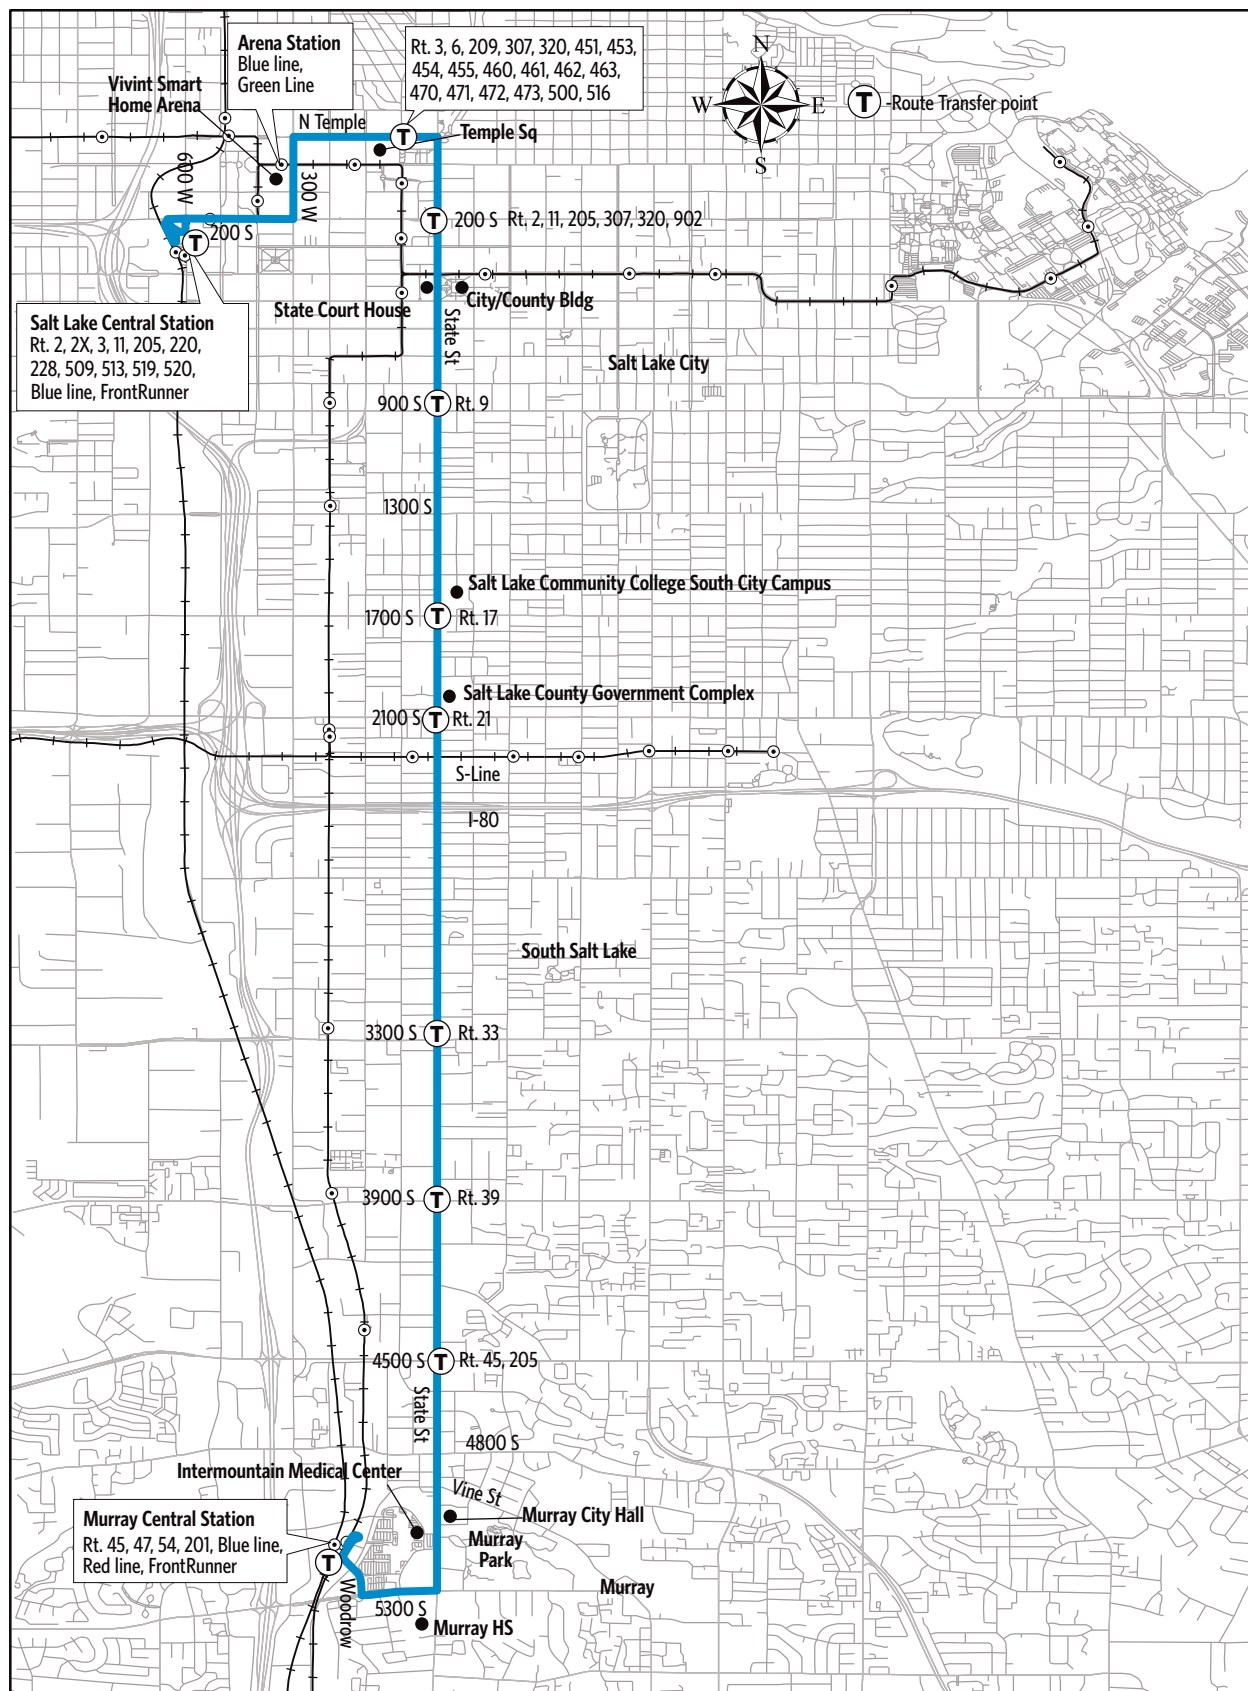

Route 200 - State Street North

INTERPRETER

801-RIDE-UTA
call (801-743-3882)
Toll-Free (888-743-3882)

Intérprete 口譯 thông dịch viên
해석사 tumač переводчик
インタプリタ Dolmetscher 乗車券

SEE SOMETHING? SAY SOMETHING!

To contact UTA police:
Call: 801-287-EYES (801-287-3937)
Or Text UTATIP and your tip to 274637

For Information Call 801-RIDE-UTA (801-743-3882)
outside Salt Lake County 888-RIDE-UTA (888-743-3882)
www.rideuta.com

200

State Street North

HOW TO USE THIS SCHEDULE

Determine your timepoint based on when you want to leave or when you want to arrive. Read across for your destination and down for your time and direction of travel. A route map is provided to help you relate to the timepoints shown. Weekday, Saturday & Sunday schedules differ from one another.

UTA SERVICE DIRECTORY

- General Information, Schedules, Trip Planning and Customer Feedback: 801-RIDE-UTA (801-743-3882)
- Outside Salt Lake County call 888-RIDE-UTA (888-743-3882)
- For 24 hour automated service for next bus available use option 1. Have stop number and 3 digit route number (use 0 or 00 if number is not 3 digits).
- Pass By Mail Information 801-262-5626
- For Employment information please visit <http://www.rideuta.com/careers/>
- Travel Training 801-287-2275

LOST AND FOUND

Weber/South Davis: 801-626-1207 option 3
Utah County: 801-227-8923
Salt Lake County: 801-287-4664
F-Route: 801-287-5355

FARES

Exact Fare is required. Fares are subject to change.

ACCESSIBLE SERVICE

Wheelchair accessible buses are available on all routes. Alternate format schedules are available upon request. Telephone communication for deaf/hearing impaired persons is available by dialing 711.

TRANSFERS

Upon payment of a fare, a transfer is good for travel in any direction, including return trip, for two (2) hours until the time cut. The value of a transfer towards a fare on a more expensive service is the regular cash fare.

BIKES ON BUSES

The Bikes on Buses service is available on all buses, except Paratransit.