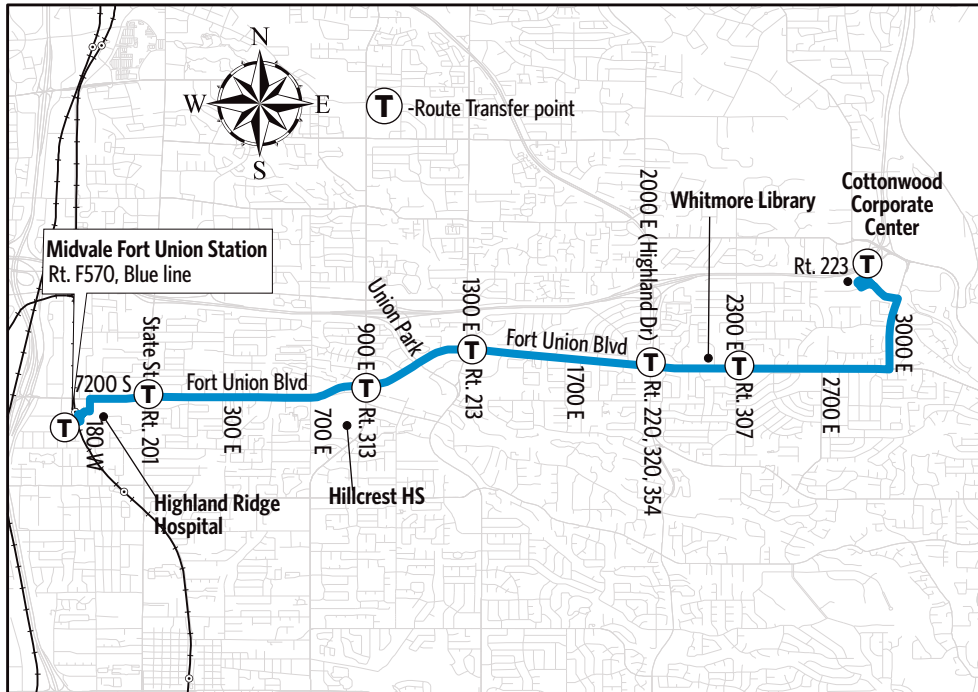

Route 72 - 7200 South

For Information Call 801-RIDE-UTA (801-743-3882)
outside Salt Lake County 888-RIDE-UTA (888-743-3882)
www.rideuta.com

72

HOW TO USE THIS SCHEDULE

Determine your timepoint based on when you want to leave or when you want to arrive. Read across for your destination and down for your time and direction of travel. A route map is provided to help you relate to the timepoints shown. Weekday, Saturday & Sunday schedules differ from one another.

LOST AND FOUND

Weber/South Davis: 801-626-1207 option 3
Utah County: 801-227-8923
Salt Lake County: 801-287-4664
F-Route: 801-287-5355

FARES

Exact Fare is required. Fares are subject to change.

ACCESSIBLE SERVICE