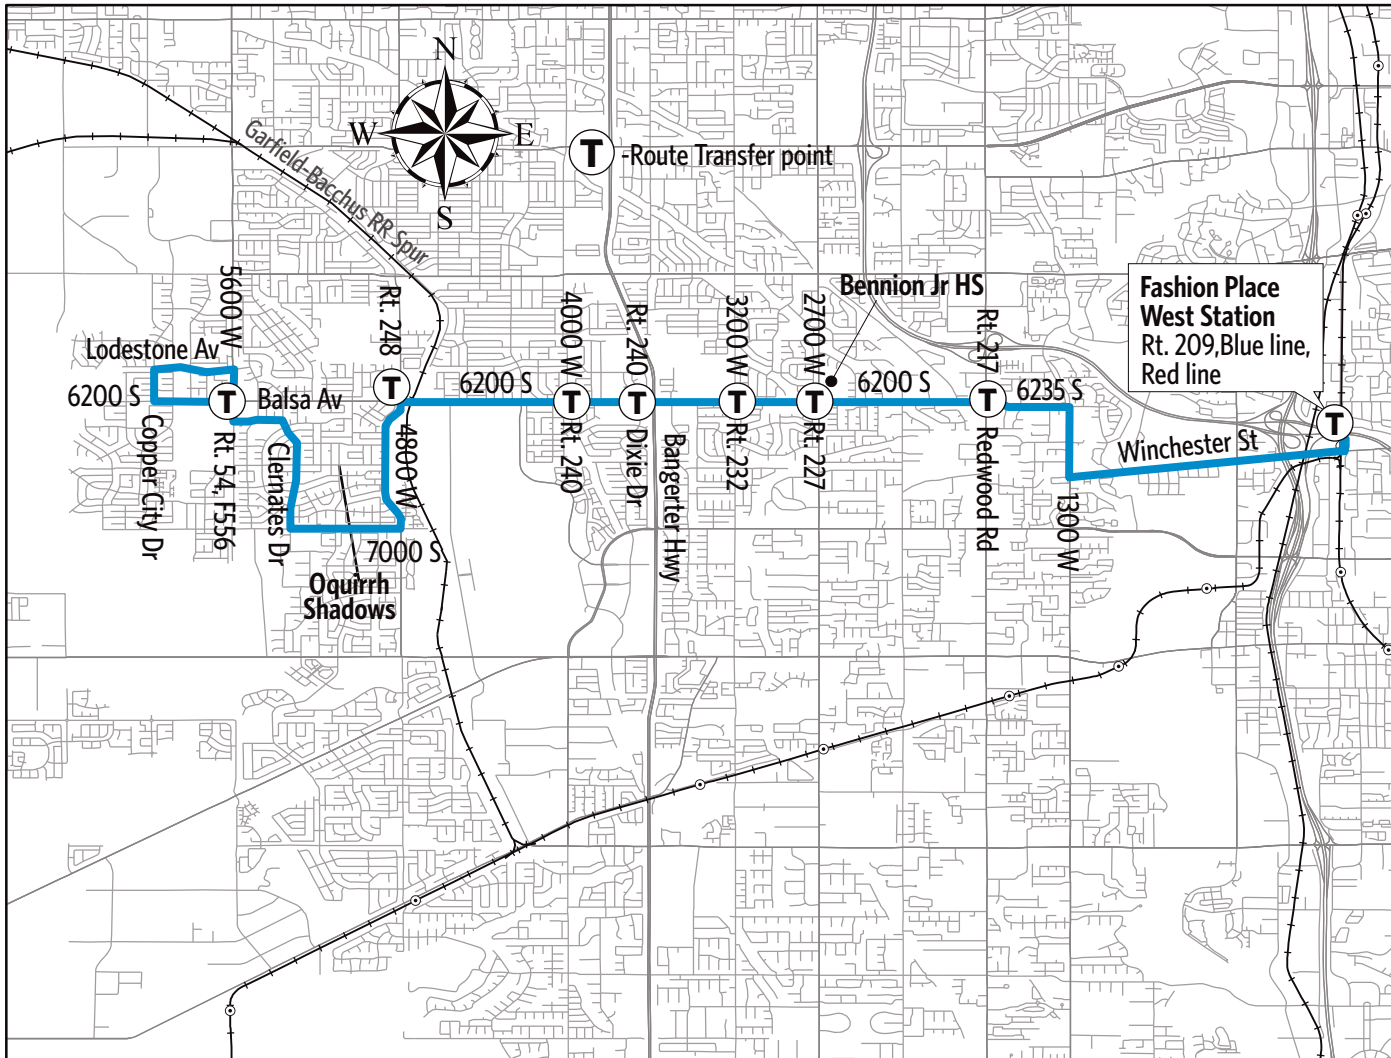

Upon payment of a fare, a transfer is good for travel in any direction, including return trip, for two (2) hours until the time cut. The value of a transfer towards a fare on a more expensive service is the regular cash fare.

Effective
April 2018

Route 62 - 6200 South

SATURDAY

To Oquirrh Shadows (6200 S 5600 W)

Fashion Place West Station	6200 S & Redwood Rd	6200 S & 3200 W	6200 S & Cougar Ln	6200 S & 5600 W EB)
646a	653a	658a	704a	721a
806	813	818	824	841
926	933	938	944	1001
1046	1053	1058	1104	1121
1206p	1213p	1217p	1224p	1241p
126	133	137	144	201
246	253	257	304	321
406	413	418	428	445
526	533	538	548	605
646	653	658	708	725
806	813	818	828	845
926	933	938	948	1005

Timepoints are approximate and may vary due to road and traffic conditions