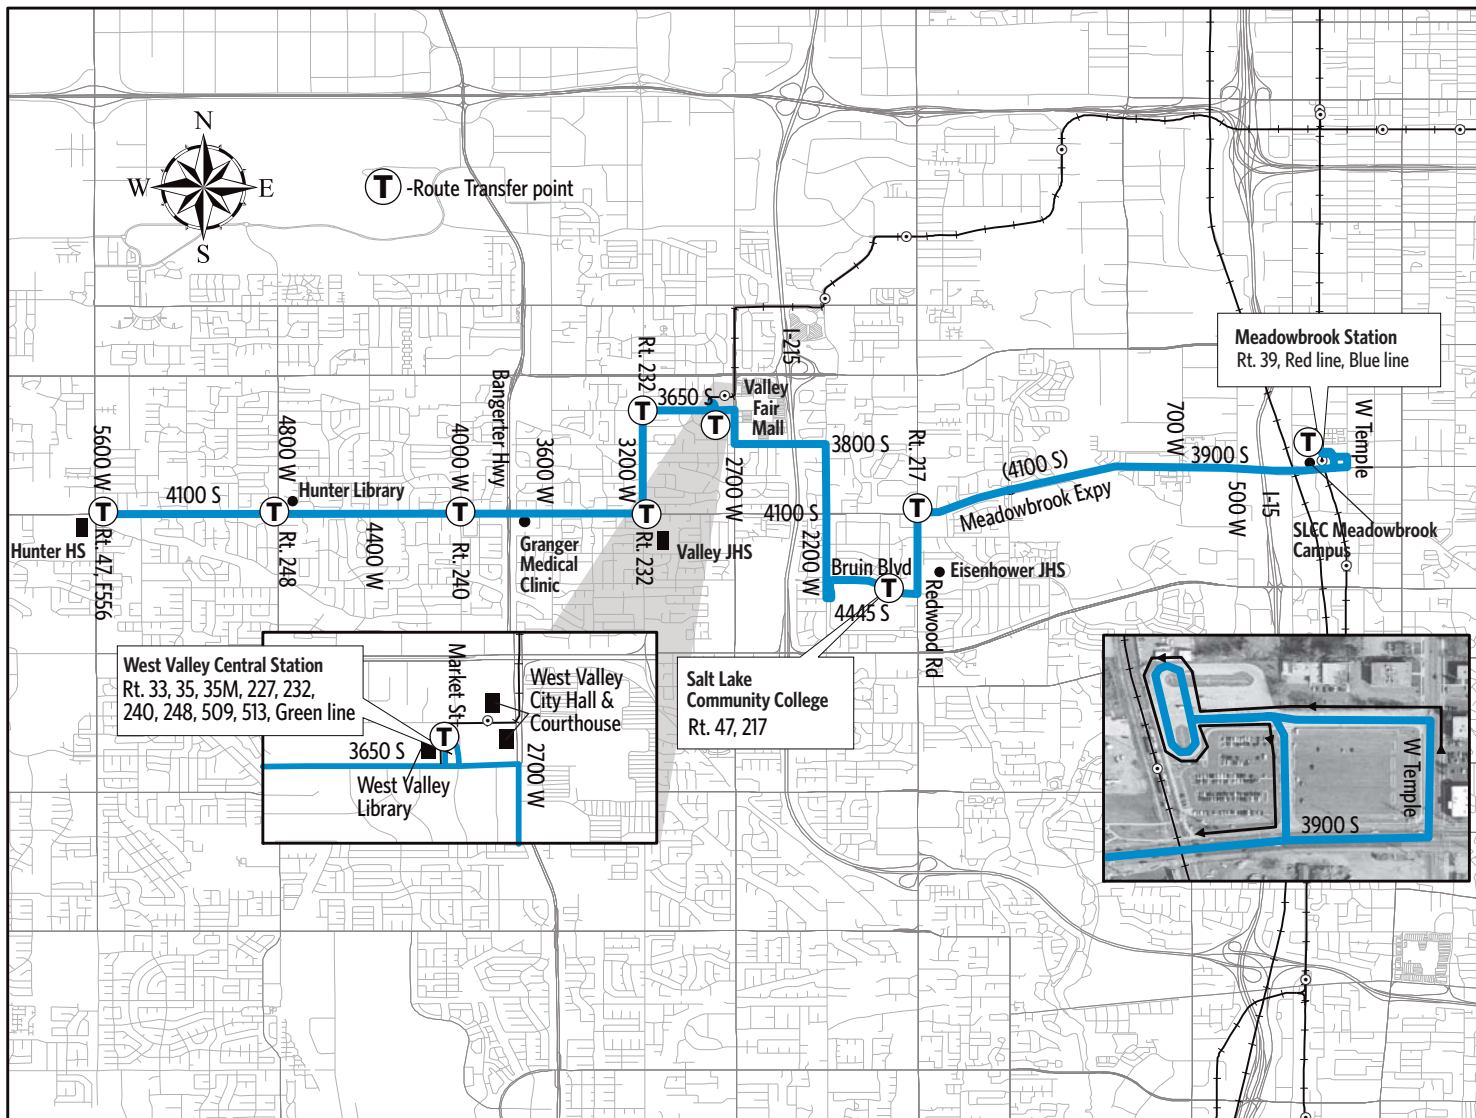

# Route 41 - 4100 South

## SUNDAY To Meadowbrook Station

4100 S & 5600 W (NB)	5600 W & 4100 S	4800 W & 4100 S	4400 W & 4100 S	4000 W & 4100 S	3200 W & 4100 S	West Valley Central Station	SLCC & Bruin Blvd	4100 S & Redwood Rd	Meadowbrook Station
907a	911a	915a	918a	923a	931a	933a	945a		
1007	1011	1015	1018	1023	1031	1033	1045		
1107	1111	1115	1118	1123	1131	1133	1145		
1207p	1211p	1215p	1218p	1223p	1231p	1233p	1245p		
107	111	115	118	123	131	133	145		
207	211	215	218	223	231	233	245		
307	311	315	318	323	331	333	345		
407	411	415	418	423	431	433	445		
507	511	515	518	523	531	533	545		
608	612	615	618	623	631	633	645		

## To 5600 W

Meadowbrook Station	4100 S & Redwood Rd	SLCC & Bruin Blvd	West Valley Central Station	4100 S & 3200 W	4100 S & 4000 W	4100 S & 4800 W	4100 S & 5600 W (SB)
901a	909a	911a	921a	924a	928a	931a	937a
1001	1009	1011	1021	1024	1028	1031	1037
1101	1109	1111	1121	1124	1128	1131	1137
1201p	1209p	1211p	1221p	1224p	1228p	1231p	1237p
101	109	111	121	124	128	131	137
201	211	213	223	226	231	234	240
301	311	313	323	326	331	334	340
401	411	413	423	426	431	434	440
501	511	513	523	526	531	534	540
601	611	613	623	626	631	634	640

### HOW TO USE THIS SCHEDULE

Determine your timepoint based on when you want to leave or when you want to arrive. Read across for your destination and down for your time and direction of travel. A route map is provided to help you relate to the timepoints shown. Weekday, Saturday & Sunday schedules differ from one another.