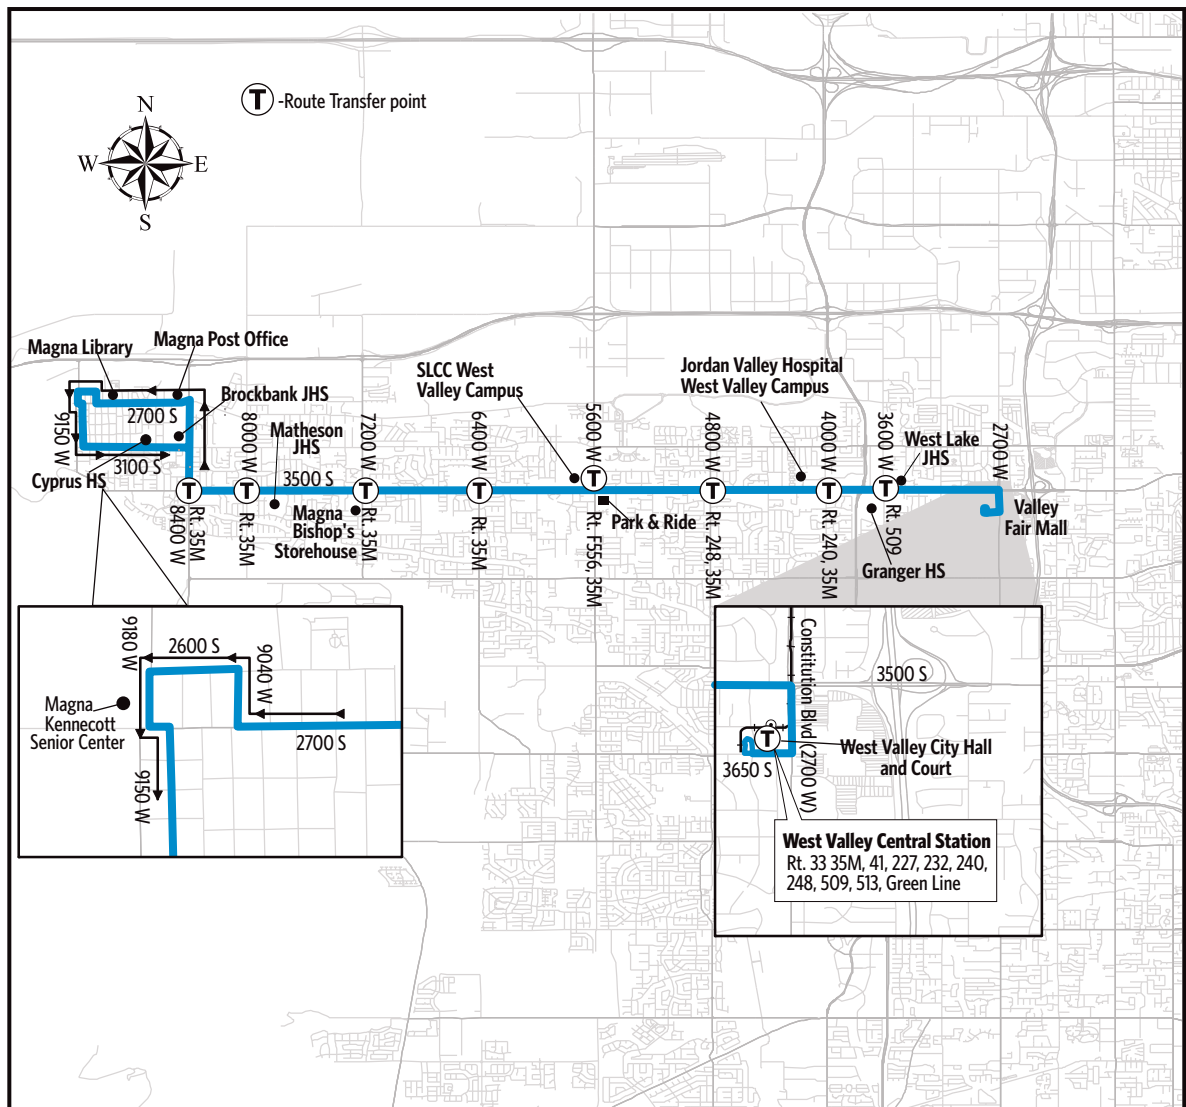

SUNDAY
To Magna

Route 35 3500 South

West Valley Central Station	3500 S & 4000 W	3500 S & 5600 W	3500 S & 7200 W	3500 S & 8400 W	2700 S & 8400 W	2750 S & 9150 W	3100 S & 8400 W	3500 S & 8400 W
710a	717a	722a	726a	729a	---	---	---	---
740	747	752	756	759	---	---	---	---
810	817	822	826	829	---	---	---	---
840	847	852	856	859	---	---	---	---
910	917	922	926	929	---	---	---	---
940	947	952	956	959	---	---	---	---
1010	1017	1023	1027	1031	---	---	---	---
1040	1047	1053	1057	1101	---	---	---	---
1110	1117	1123	1127	1131	---	---	---	---
1140	1147	1153	1157	1201p	---	---	---	---
1210p	1217p	1223p	1227p	1231	---	---	---	---
1240	1247	1253	1257	101	---	---	---	---
110	118	124	128	132	134p	137p	142p	146p
140	148	154	158	202	204	207	212	216
210	218	224	228	232	234	237	242	246
240	248	254	258	302	304	307	312	316
310	318	324	328	332	334	337	342	346
340	348	354	358	402	404	407	412	416
410	418	424	428	432	434	437	442	446
440	448	454	458	502	504	507	512	516
510	518	524	528	533	535	538	543	546
540	548	554	558	603	605	608	613	616
610	618	624	628	633	635	638	643	646
640	648	654	658	703	705	708	713	716
710	718	724	728	733	735	738	743	746
740	748	754	758	803	805	808	813	816