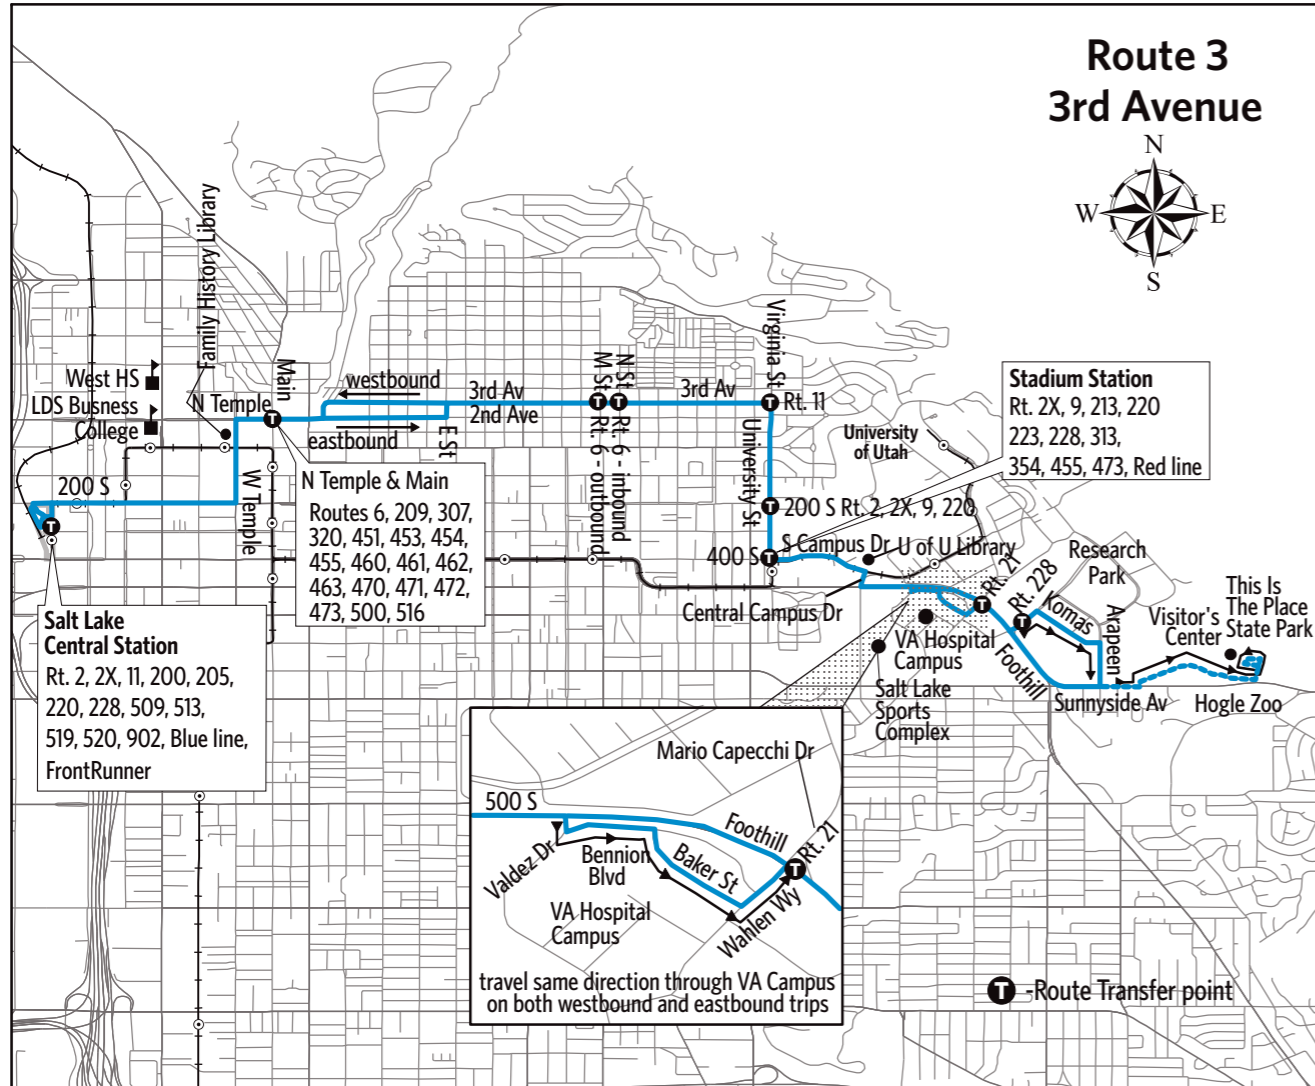

Route 3rd Avenue

For Information Call 801-RIDE-UTA (801-743-3882)
outside Salt Lake County 888-RIDE-UTA (888-743-3882)
www.rideuta.com

3

3rd Avenue

HOW TO USE THIS SCHEDULE

Determine your timepoint based on when you want to leave or when you want to arrive. Read across for your destination and down for your time and direction of travel. A route map is provided to help you relate to the timepoints shown. Weekday, Saturday & Sunday schedules differ from one another.

Upon payment of a fare, a transfer is good for travel in any direction, including return trip, for two (2) hours until the time cut. The value of a transfer towards a fare on a more expensive service is the regular cash fare.

SATURDAY

To Research Park/
This is the Place State Park

Salt Lake Central Station	200 S & W Temple	3rd Ave & E St	3rd Ave & Virginia St	Stadium Station	Veterans Hospital	Komas Dr & Wakara Way	This is the Place State Park
715a	720a	727a	732a	737a	742a	747a	752a
815	820	827	832	837	842	847	852
915	920	927	932	937	942	947	952
1015	1020	1027	1032	1037	1042	1047	1052
1115	1120	1127	1132	1137	1142	1147	1152
1215p	1220p	1227p	1232p	1237p	1242p	1247p	1252p
115	120	127	132	137	142	147	152
215	220	227	232	237	242	247	252
315	320	327	332	337	342	347	352
415	420	427	432	437	442	447	452
515	520	527	532	537	542	547	552
615	620	627	632	636	640	645	650

To Salt Lake Central Station

This is the Place State Park	Veterans Hospital	University of Utah Library	3rd Ave & Virginia St	3rd Ave & E St	75 N & W Temple	Salt Lake Central Station
812a	817a	821a	824a	829a	835a	844a
911	916	920	924	929	935	944
1011	1016	1020	1024	1029	1035	1044
1111	1116	1120	1124	1129	1135	1144
1211p	1216p	1220p	1224p	1229p	1235p	1244p
111	116	120	124	129	135	144
211	216	220	224	229	235	244
310	316	320	324	329	335	344
410	416	420	424	429	435	444
510	516	520	524	529	535	544
609	615	620	624	629	635	644
710	715	720	724	729	735	744