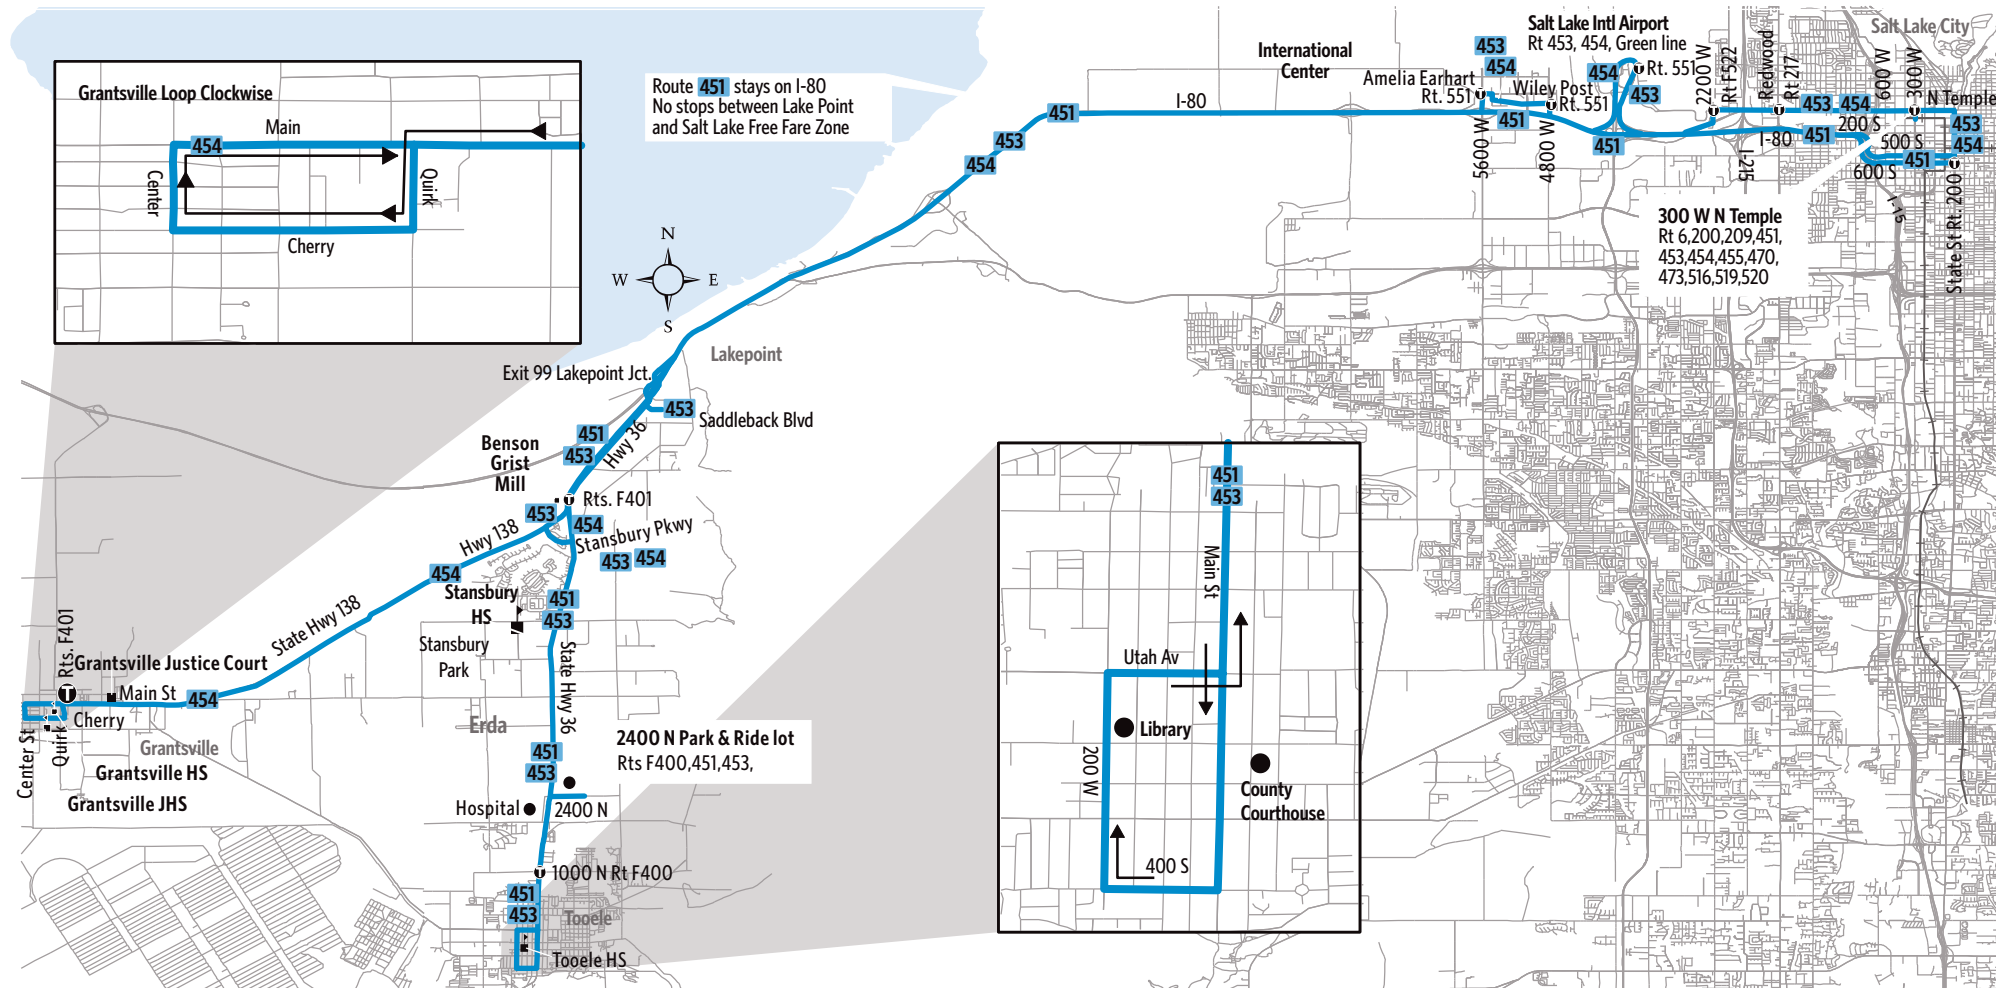

Route 451,453,454

For Information Call 801-RIDE-UTA (801-743-3882)
outside Salt Lake County 888-RIDE-UTA (888-743-3882)
www.rideuta.com

451, 453, 454

Tooele/Grantsville

Tooele
Grantsville
International Center
Salt Lake Airport
Downtown Salt Lake

HOW TO USE THIS SCHEDULE

Determine your timepoint based on when you want to leave or when you want to arrive. Read across for your destination and down for your time and direction of travel. A route map is provided to help you relate to the timepoints shown. Weekday, Saturday & Sunday schedules differ from one another.

Upon payment of a fare, a transfer is good for travel in any direction, including return trip, for two (2) hours until the time cut. The value of a transfer towards a fare on a more expensive service is the regular cash fare.

No Stops between Benson Grist Mill and Salt Lake. PREMIUM FARE REQUIRED.

451- Park & Ride Lots and Limited Stops

SALT LAKE COUNTY All Stops in the Free Fare Zone	200 S 200 West Vine St & 200 West 150 West Utah Ave
TOOELE COUNTY 340 N & Main S Vine & Main St 200 S & Main St 400 S Main St 400 S 200 West	200 N Main St 1000 N Main St 2400 N & HWY 36 Park & Ride Lot State Hwy 36 & Stansbury Pkwy Benson Grist Mill