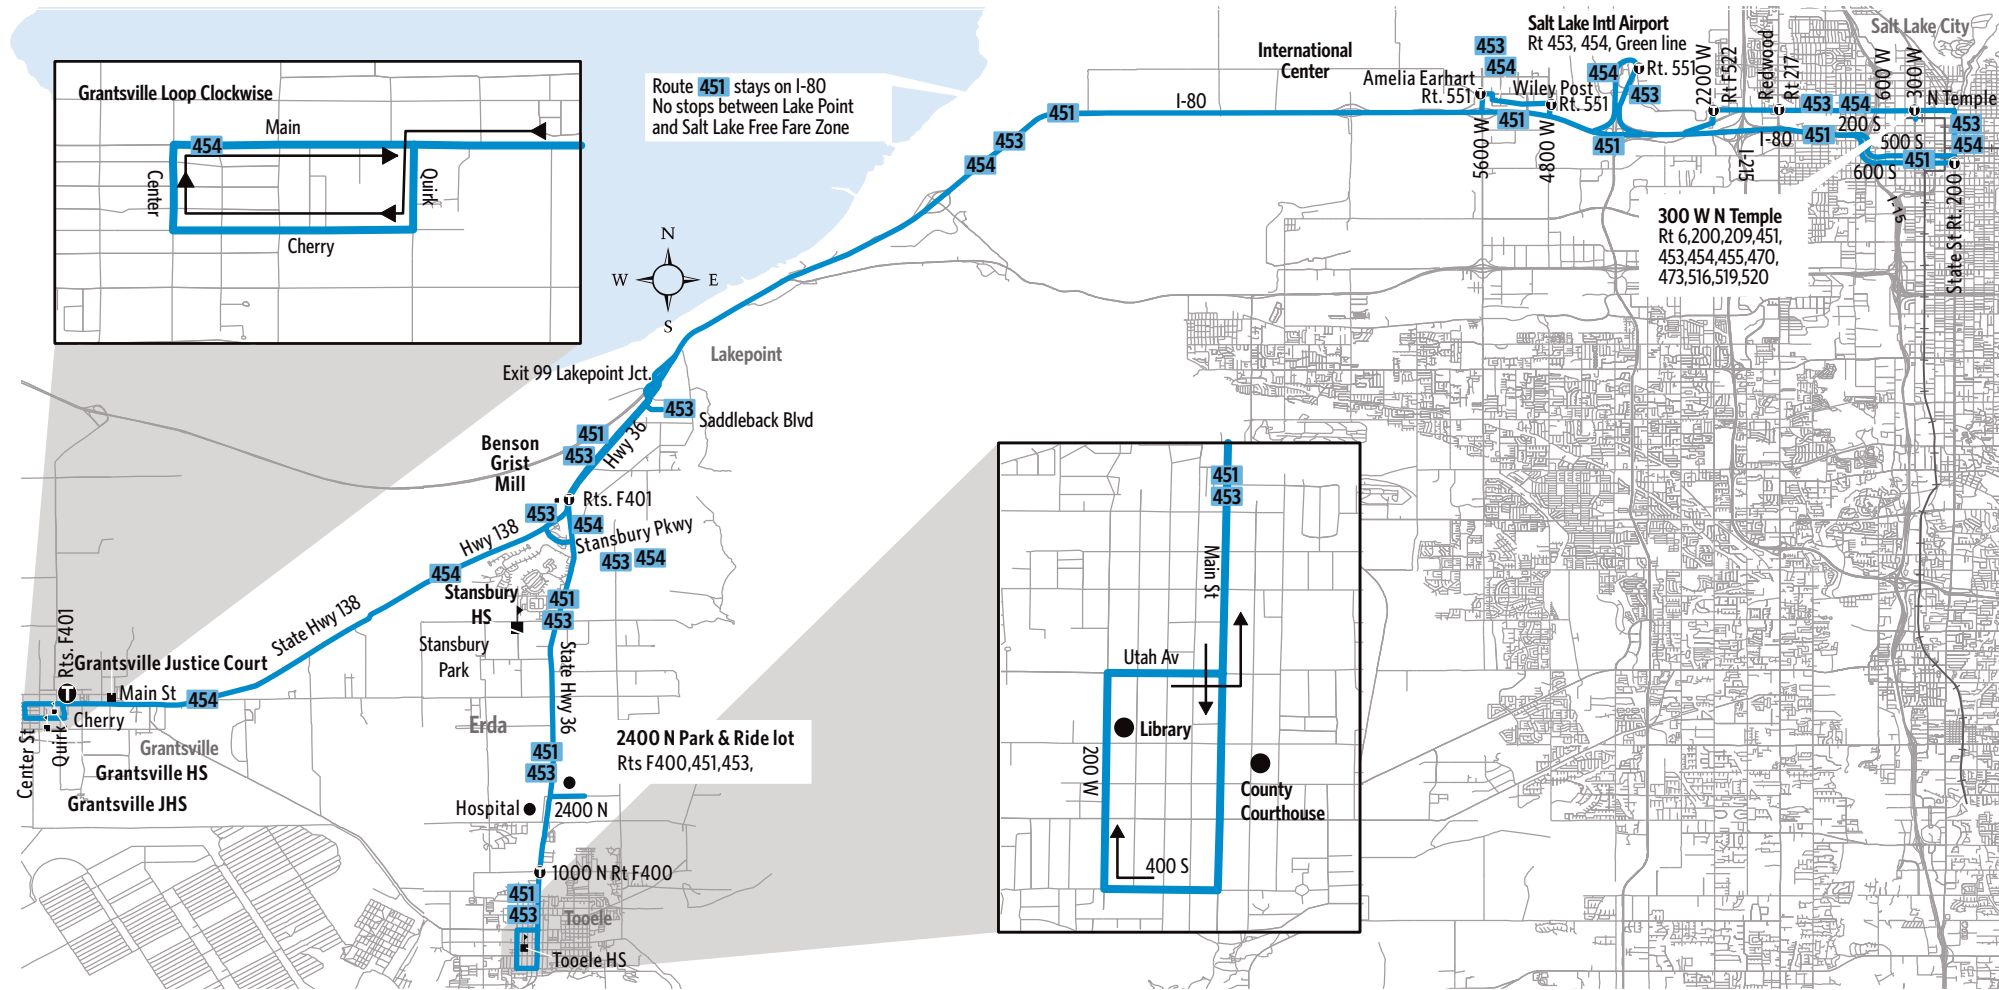

## Route 451,453,454

For Information Call 801-RIDE-UTA (801-743-3882)  
outside Salt Lake County 888-RIDE-UTA (888-743-3882)  
www.rideuta.com

### Tooele/Grantsville

Tooele  
Grantsville  
International Center  
Salt Lake Airport  
Downtown Salt Lake

No Stops between Benson Grist Mill and Salt Lake. PREMIUM FARE REQUIRED.

**451- Park & Ride Lots and Limited Stops**

<b>SALT LAKE COUNTY</b> All Stops in the Free Fare Zone	200 S 200 West Vine St & 200 West 150 West Utah Ave
<b>TOOELE COUNTY</b> 340 N & Main S Vine & Main St 200 S & Main St 400 S Main St 400 S 200 West	200 N Main St 1000 N Main St 2400 N & HWY 36 Park & Ride Lot State Hwy 36 & Stansbury Pkwy Benson Grist Mill

**454-WEEKDAY**  
To Salt Lake via Salt Lake Airport

Main & Quirk (Grantsville)	Center & Apple (Grantsville)	Main & Orchard (Grantsville)	Main & Hwy 112	Benson Grist Mill	200 N & 4800 W	Salt Lake Intl Airport	N Temple & 300 W	402 S & State
612a	617a	621a	625a	633a	701a	707a	729a	740a