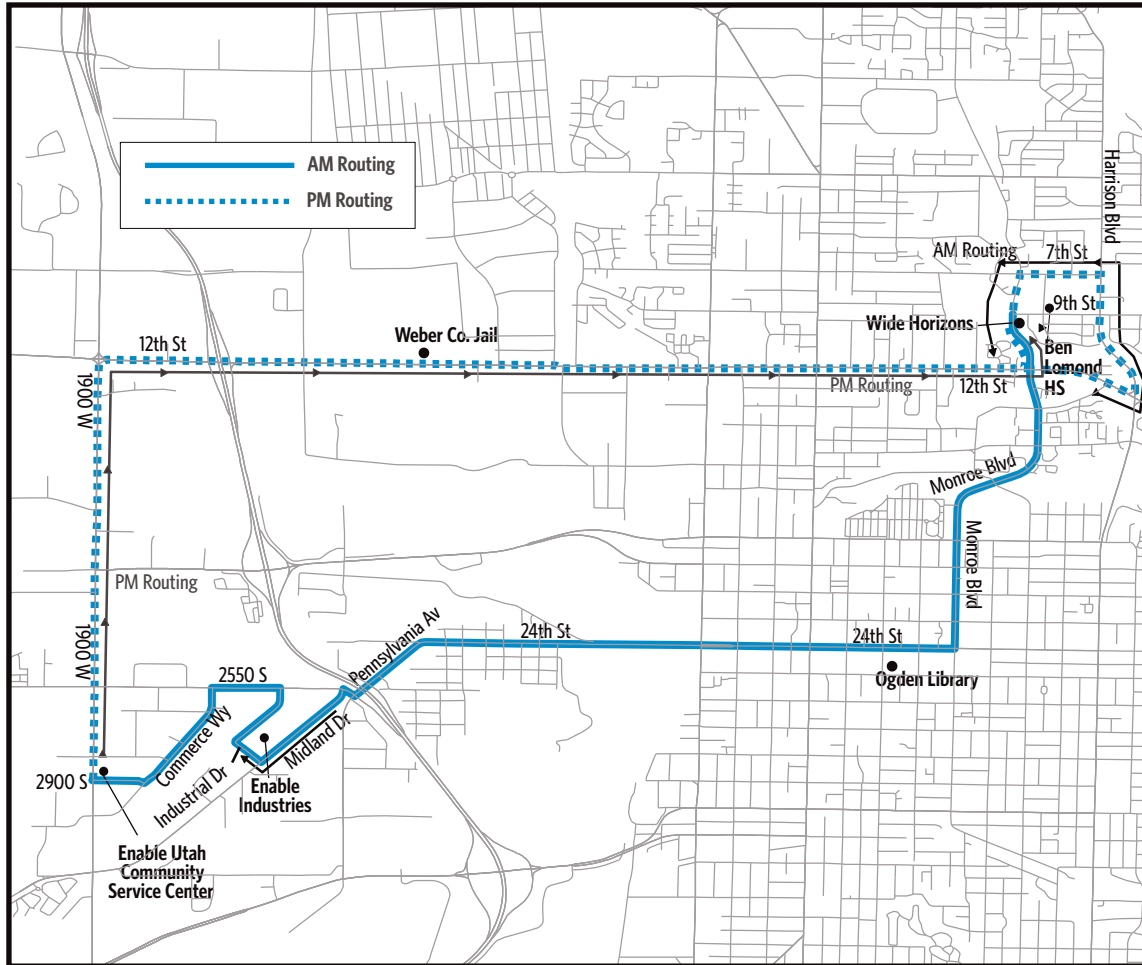

Route 606 - Enable Industries/Monroe Blvd

INTERPRETER

801-RIDE-UTA
call (801-743-3882)
Toll-Free (888-743-3882)

Intérprete 口譯 thông dịch viên
해석자 tumač переводчик
インタプリタ Dolmetscher

SEE SOMETHING? SAY SOMETHING!

To contact UTA police:
Call: 801-287-EYES (801-287-3937)
Or Text UTATIP and your tip to 274637