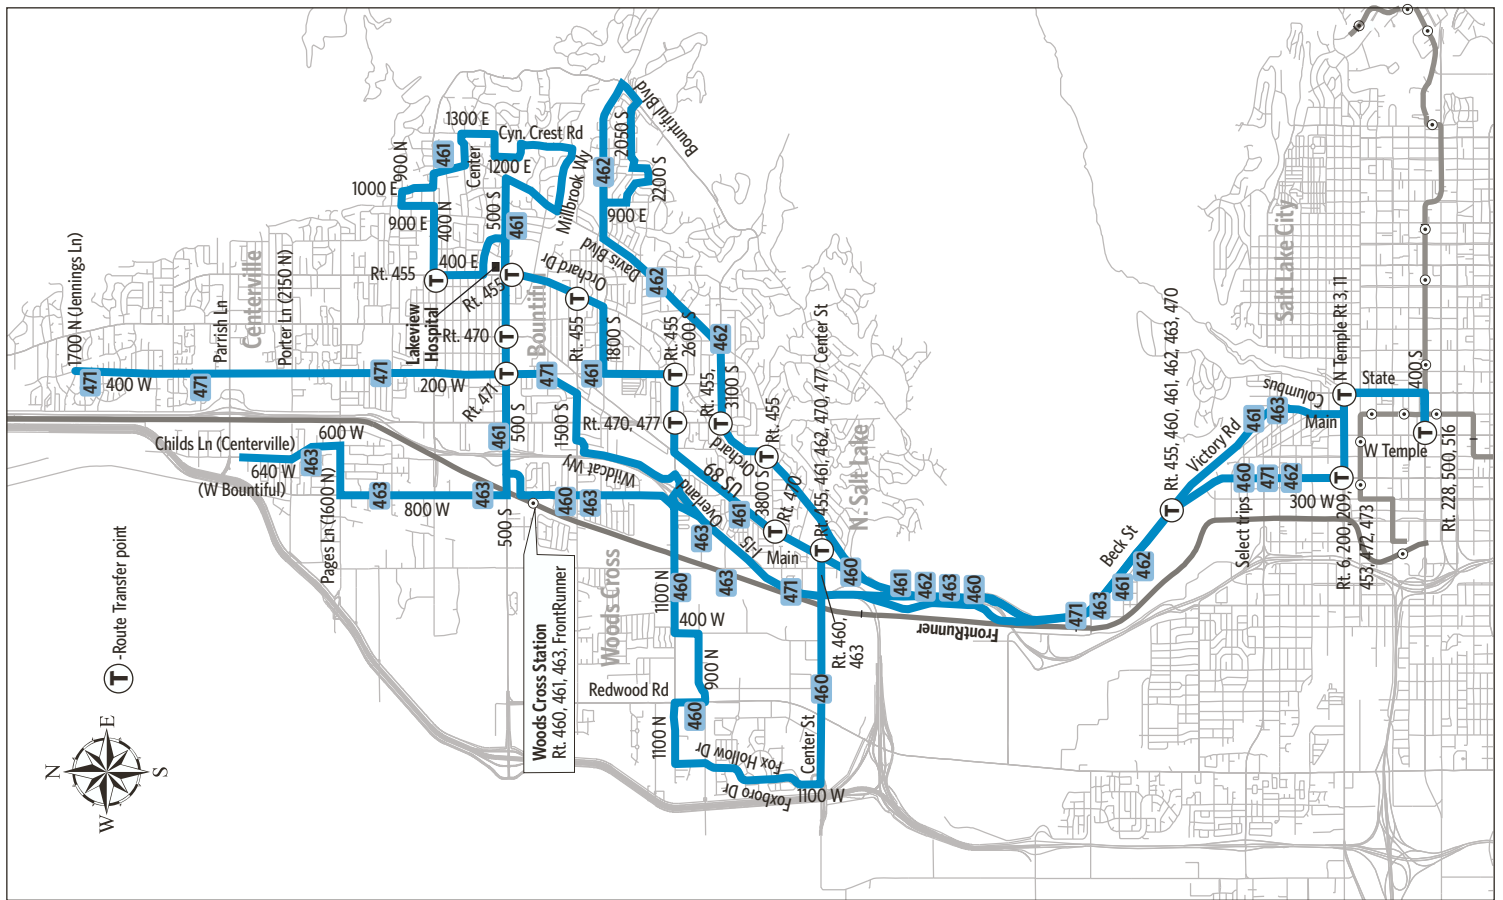

Routes 460, 461, 462, 463, 471

For Information Call 801-RIDE-UTA (801-743-3882)
outside Salt Lake County 888-RIDE-UTA (888-743-3882)
www.rideuta.com

460, 461, 462, 463, 471

460; Woods Cross, 461; Bountiful,
462; North Salt Lake, 463; West Bountiful,
471; Centerville

HOW TO USE THIS SCHEDULE

Determine your timepoint based on when you want to leave or when you want to arrive. Read across for your destination and down for your time and direction of travel. A route map is provided to help you relate to the timepoints shown. Weekday, Saturday & Sunday schedules differ from one another.

Upon payment of a fare, a transfer is good for travel in any direction, including return trip, for two (2) hours until the time cut. The value of a transfer towards a fare on a more expensive service is the regular cash fare.

To Bountiful

400 S & W Temple	185 S & State	State Capitol	2600 S & Highway 89	500 S & Orchard Dr	Canyoncrest & Millbrook Way	400 N & 670 E	500 S & Orchard Dr	Woods Cross Station
409p	413p	420p	434p	443p	448p	458p	501p	511p
439	443	450	504	513	518	528	531	541
509	513	520	534	543	548	558	601	611