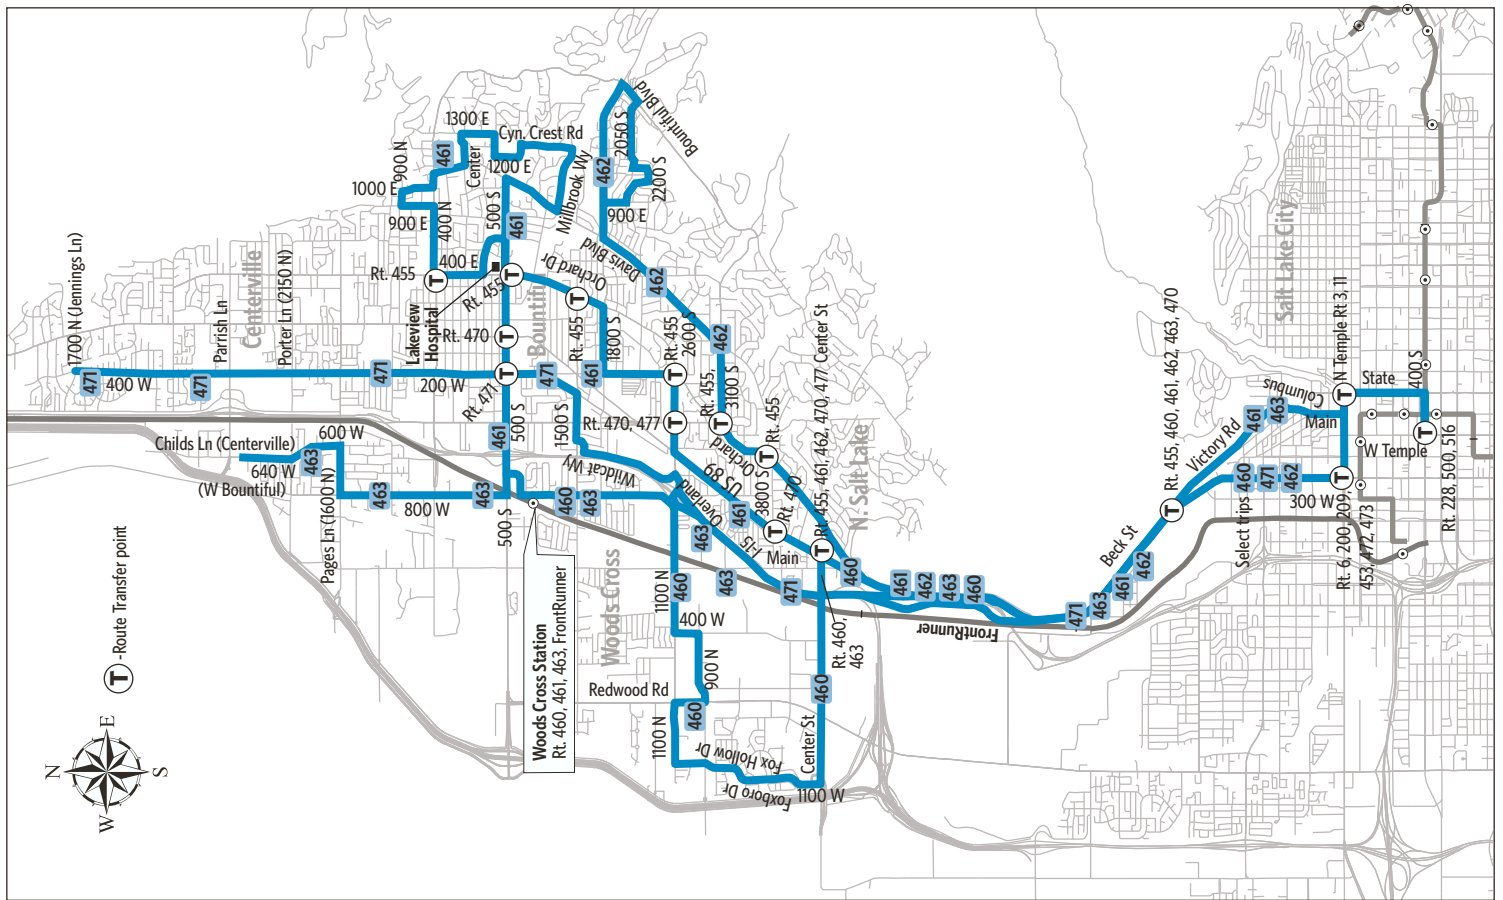

Routes 460, 461, 462, 463, 471

For Information Call 801-RIDE-UTA (801-743-3882)
outside Salt Lake County 888-RIDE-UTA (888-743-3882)
www.rideuta.com

460, 461, 462, 463, 471

460; Woods Cross, 461; Bountiful,
462; North Salt Lake, 463; West Bountiful,
471; Centerville

HOW TO USE THIS SCHEDULE

Determine your timepoint based on when you want to leave or when you want to arrive. Read across for your destination and down for your time and direction of travel. A route map is provided to help you relate to the timepoints shown. Weekday, Saturday & Sunday schedules differ from one another.

Upon payment of a fare, a transfer is good for travel in any direction, including return trip, for two (2) hours until the time cut. The value of a transfer towards a fare on a more expensive service is the regular cash fare.