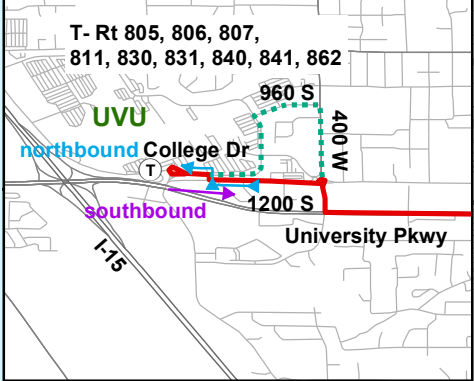

Route 822

South Utah County to BYU/UVU Limited Service

**** No stops between BYU and UVU. Peak hour service only between BYU and UVU. ****

- Route
- - - Select Trips
- - - Snow Routing
- T Transfer
- Landmark