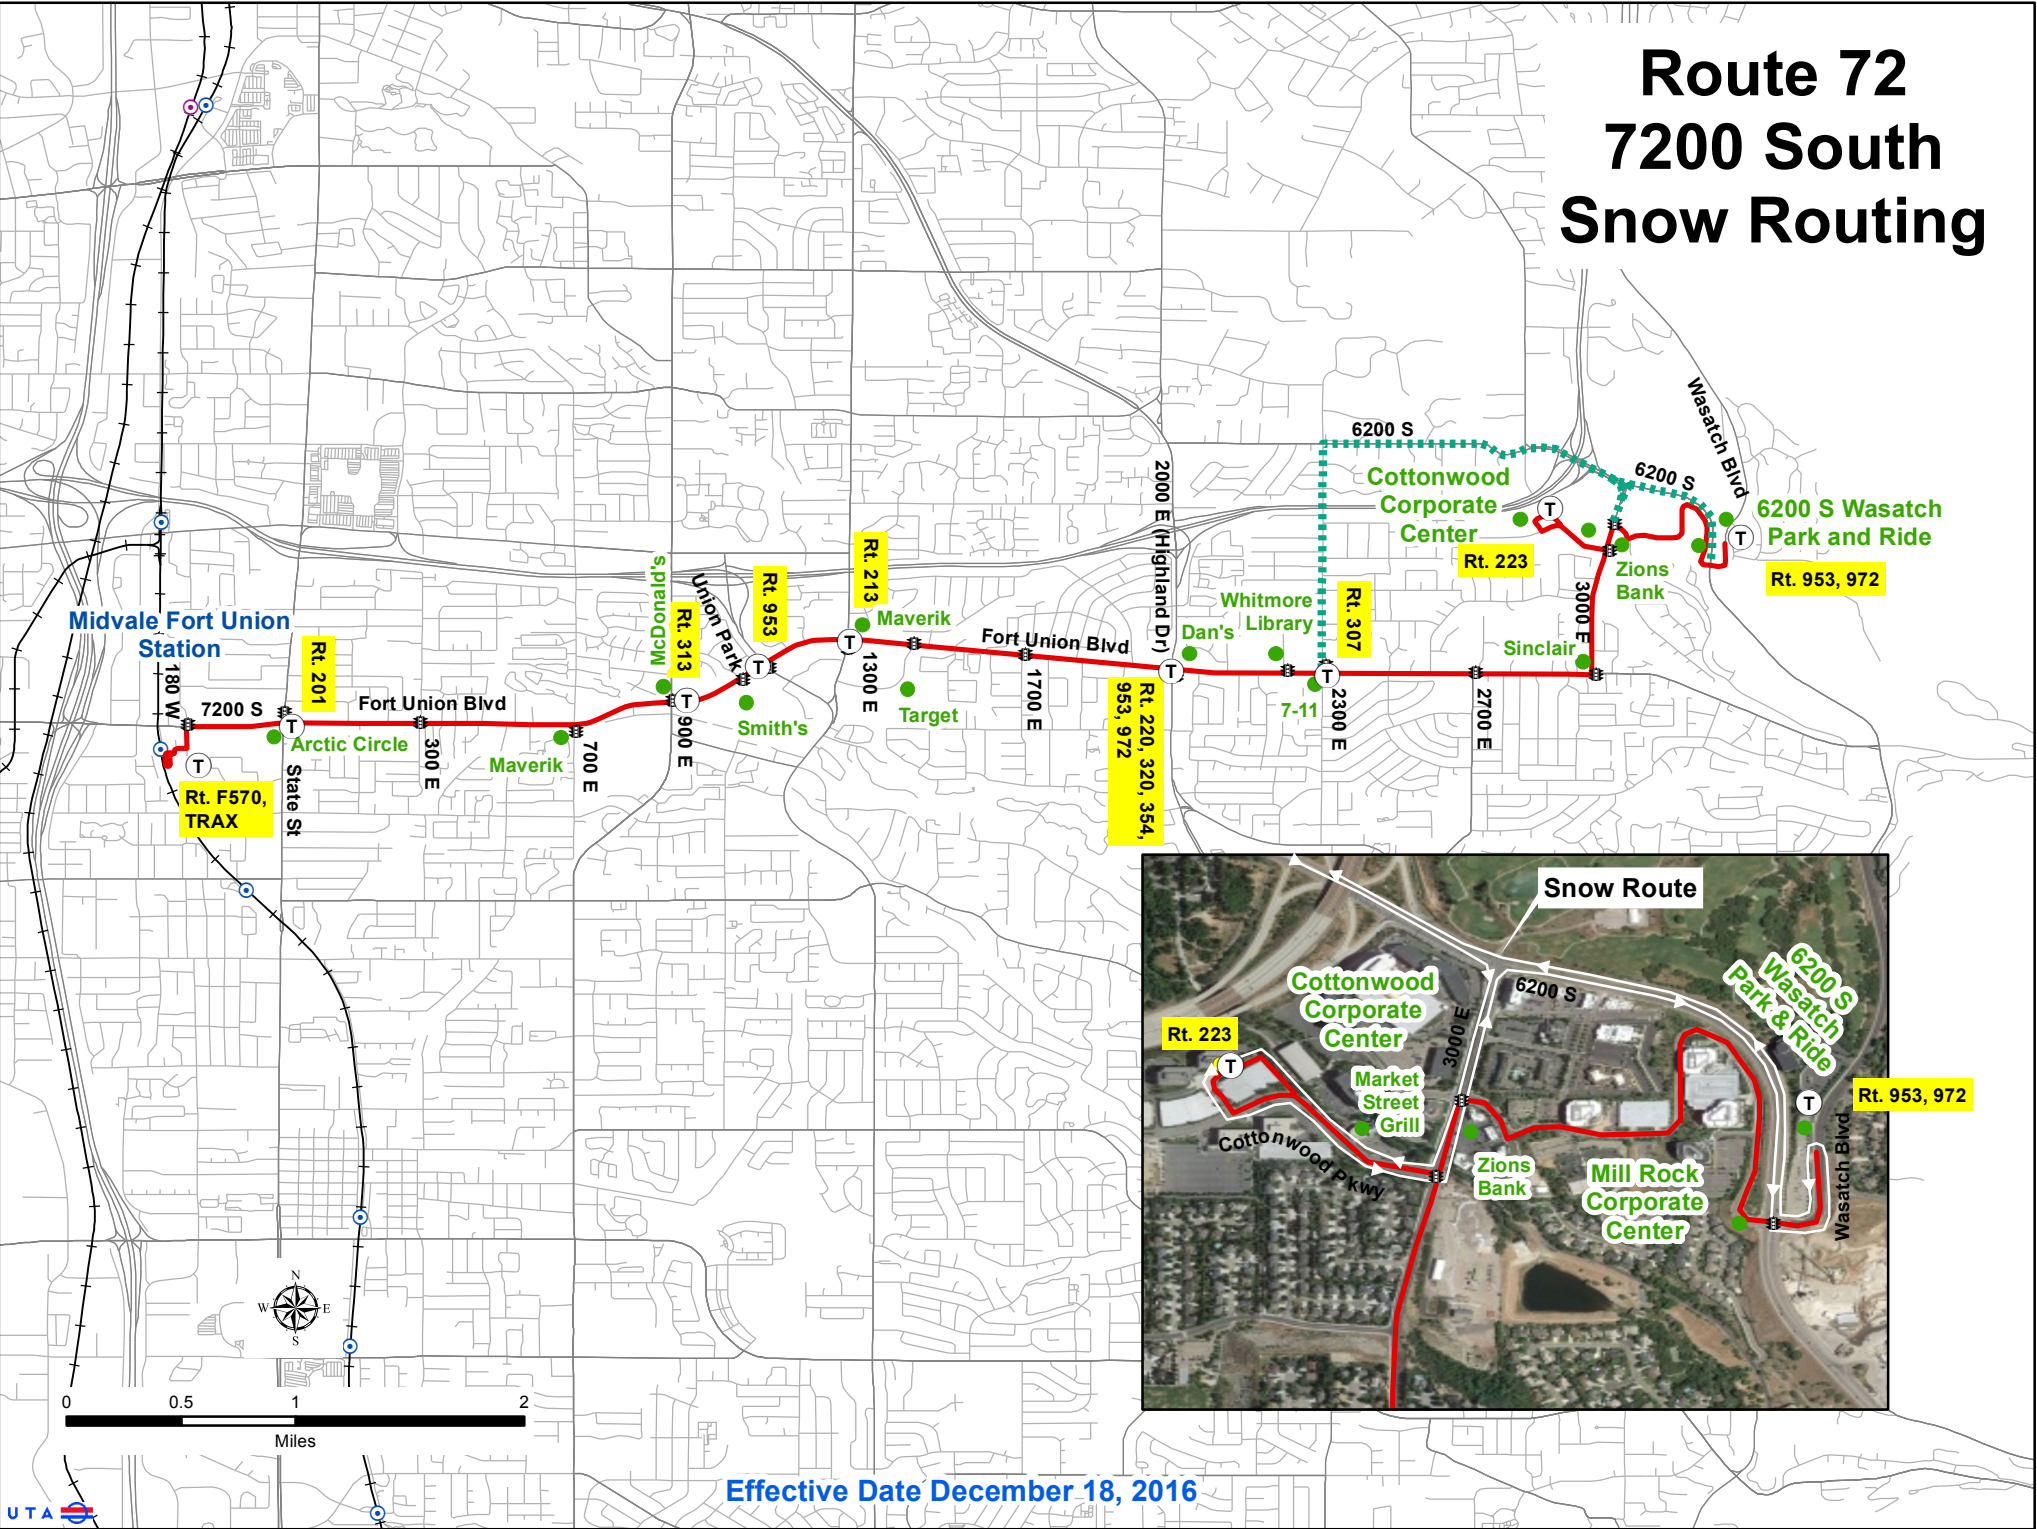

# Route 72 7200 South Snow Routing

Effective Date December 18, 2016