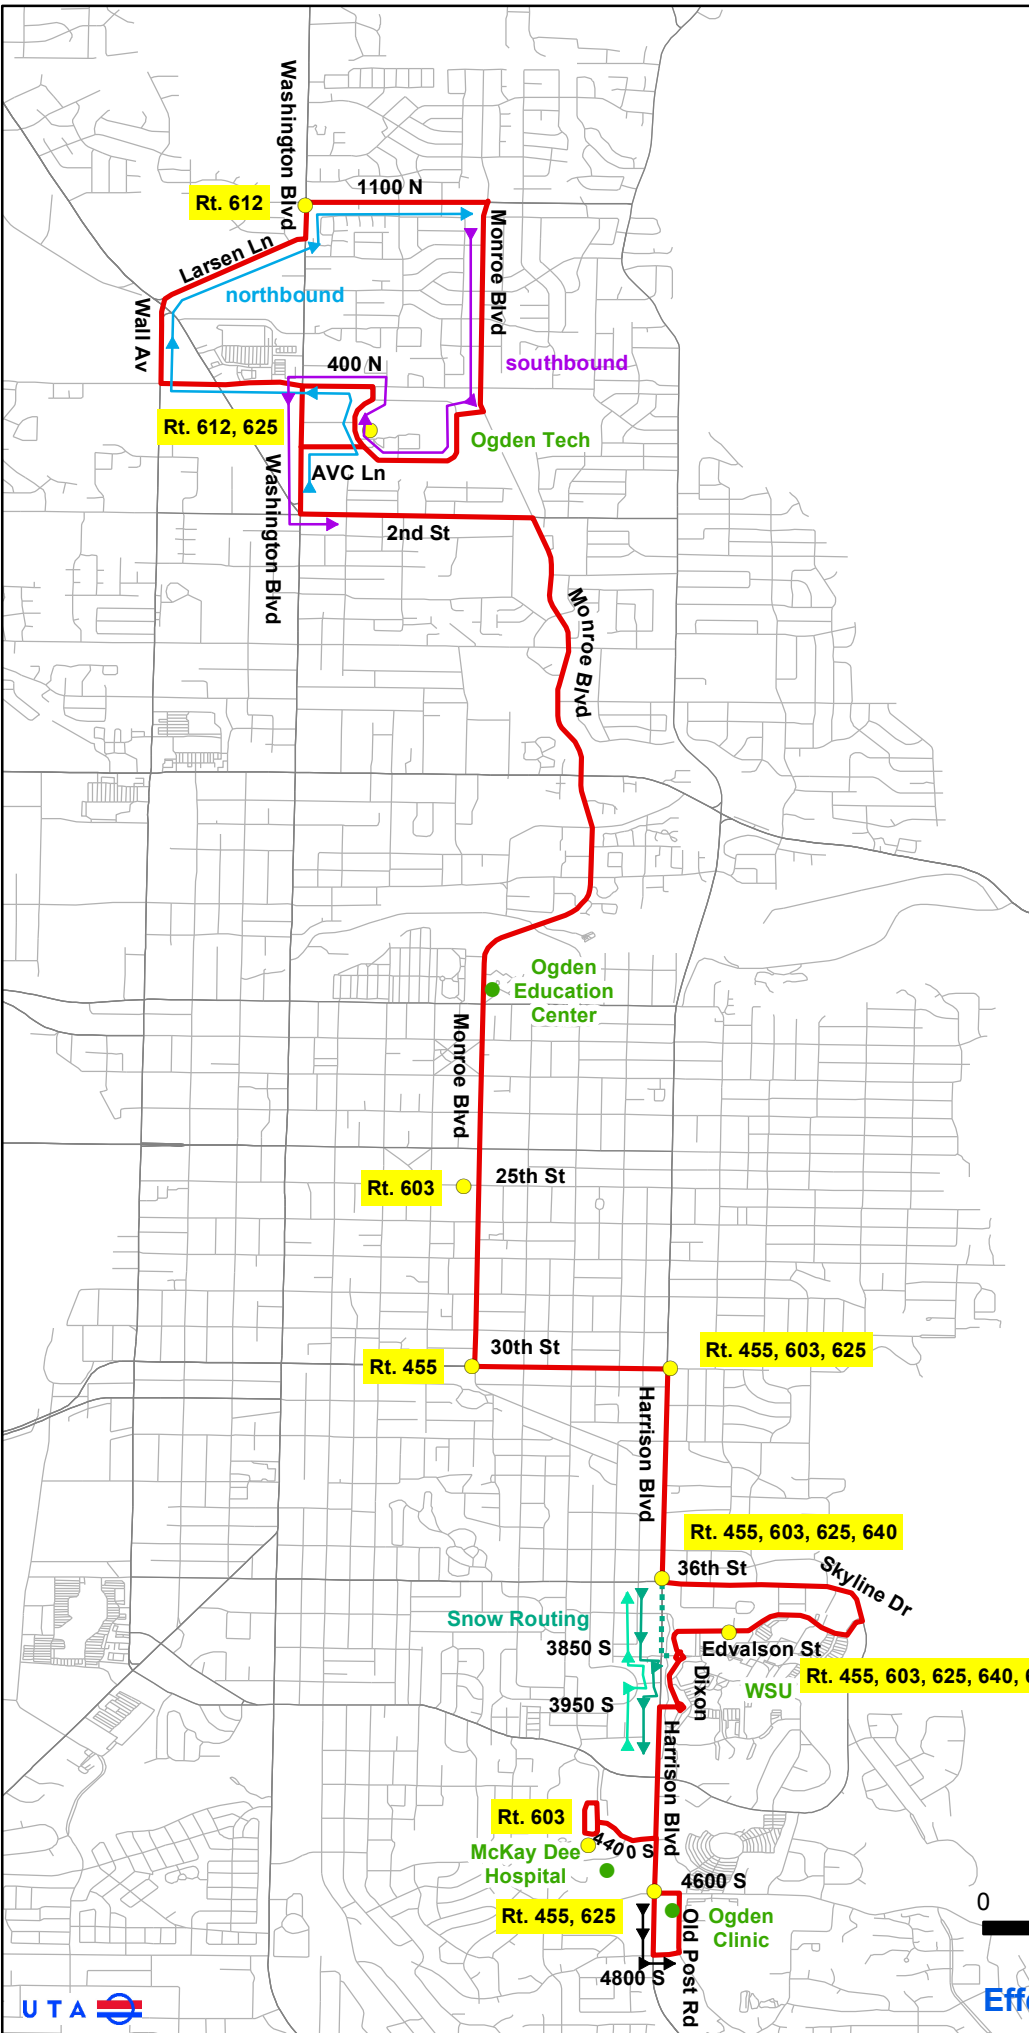

Route 645 Monroe Blvd

Legend

- Bus Route
- ⋯ Snow Routing
- Loop Direction
- Streets
- Landmark
- Transfer Point
- ⚡ Stop Light

Effective Date December 7, 2014