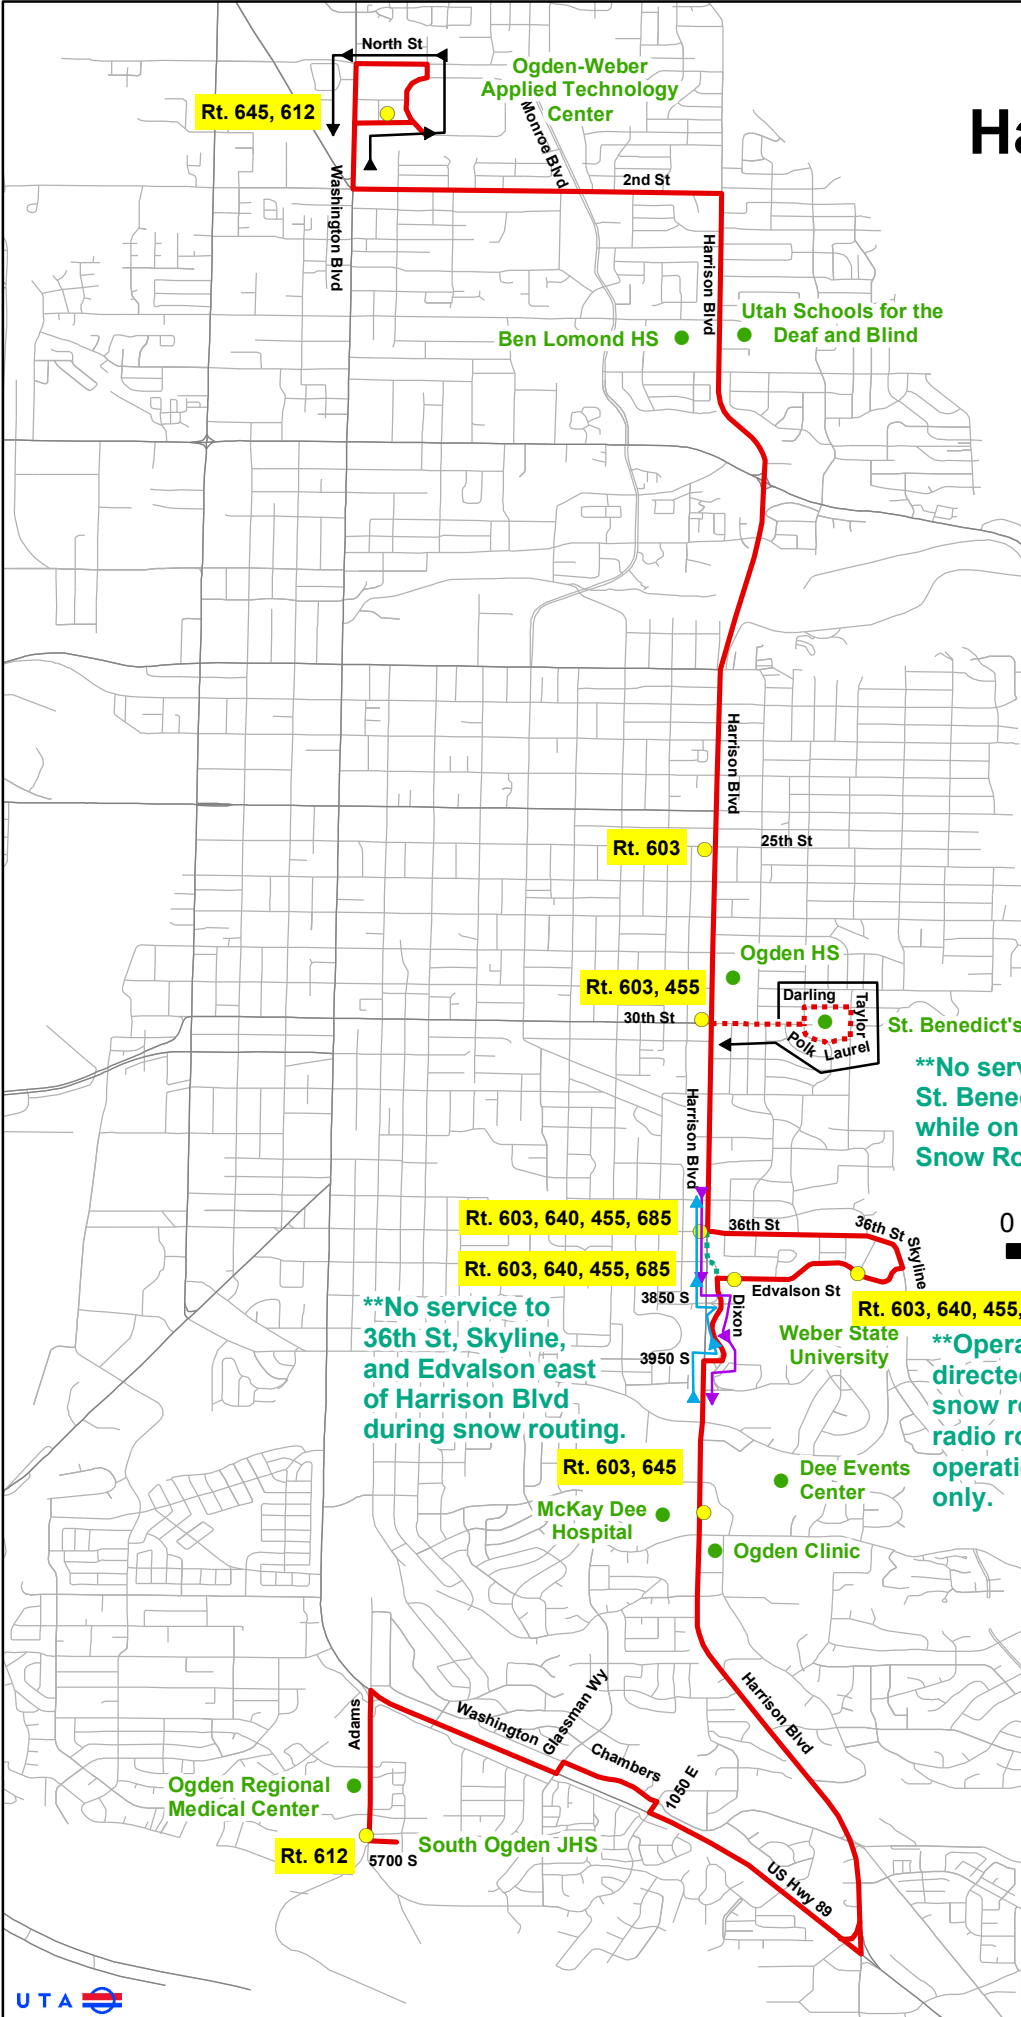

# Route 625 Harrison Blvd/ATC Snow Routing

**Legend**

- Bus Route
- - - Select Trips
- - - Snow Routing
- Loop Direction
- Streets
- Landmark
- Transfer Point
- ⚡ Stop Light

**\*\*No service to St. Benedict's Manor while on Snow Routing\*\***

**\*\*No service to 36th St, Skyline, and Edvalson east of Harrison Blvd during snow routing.**

**\*\*Operator will be directed to use WSU snow routing by the radio room or an operations supervisor only.**