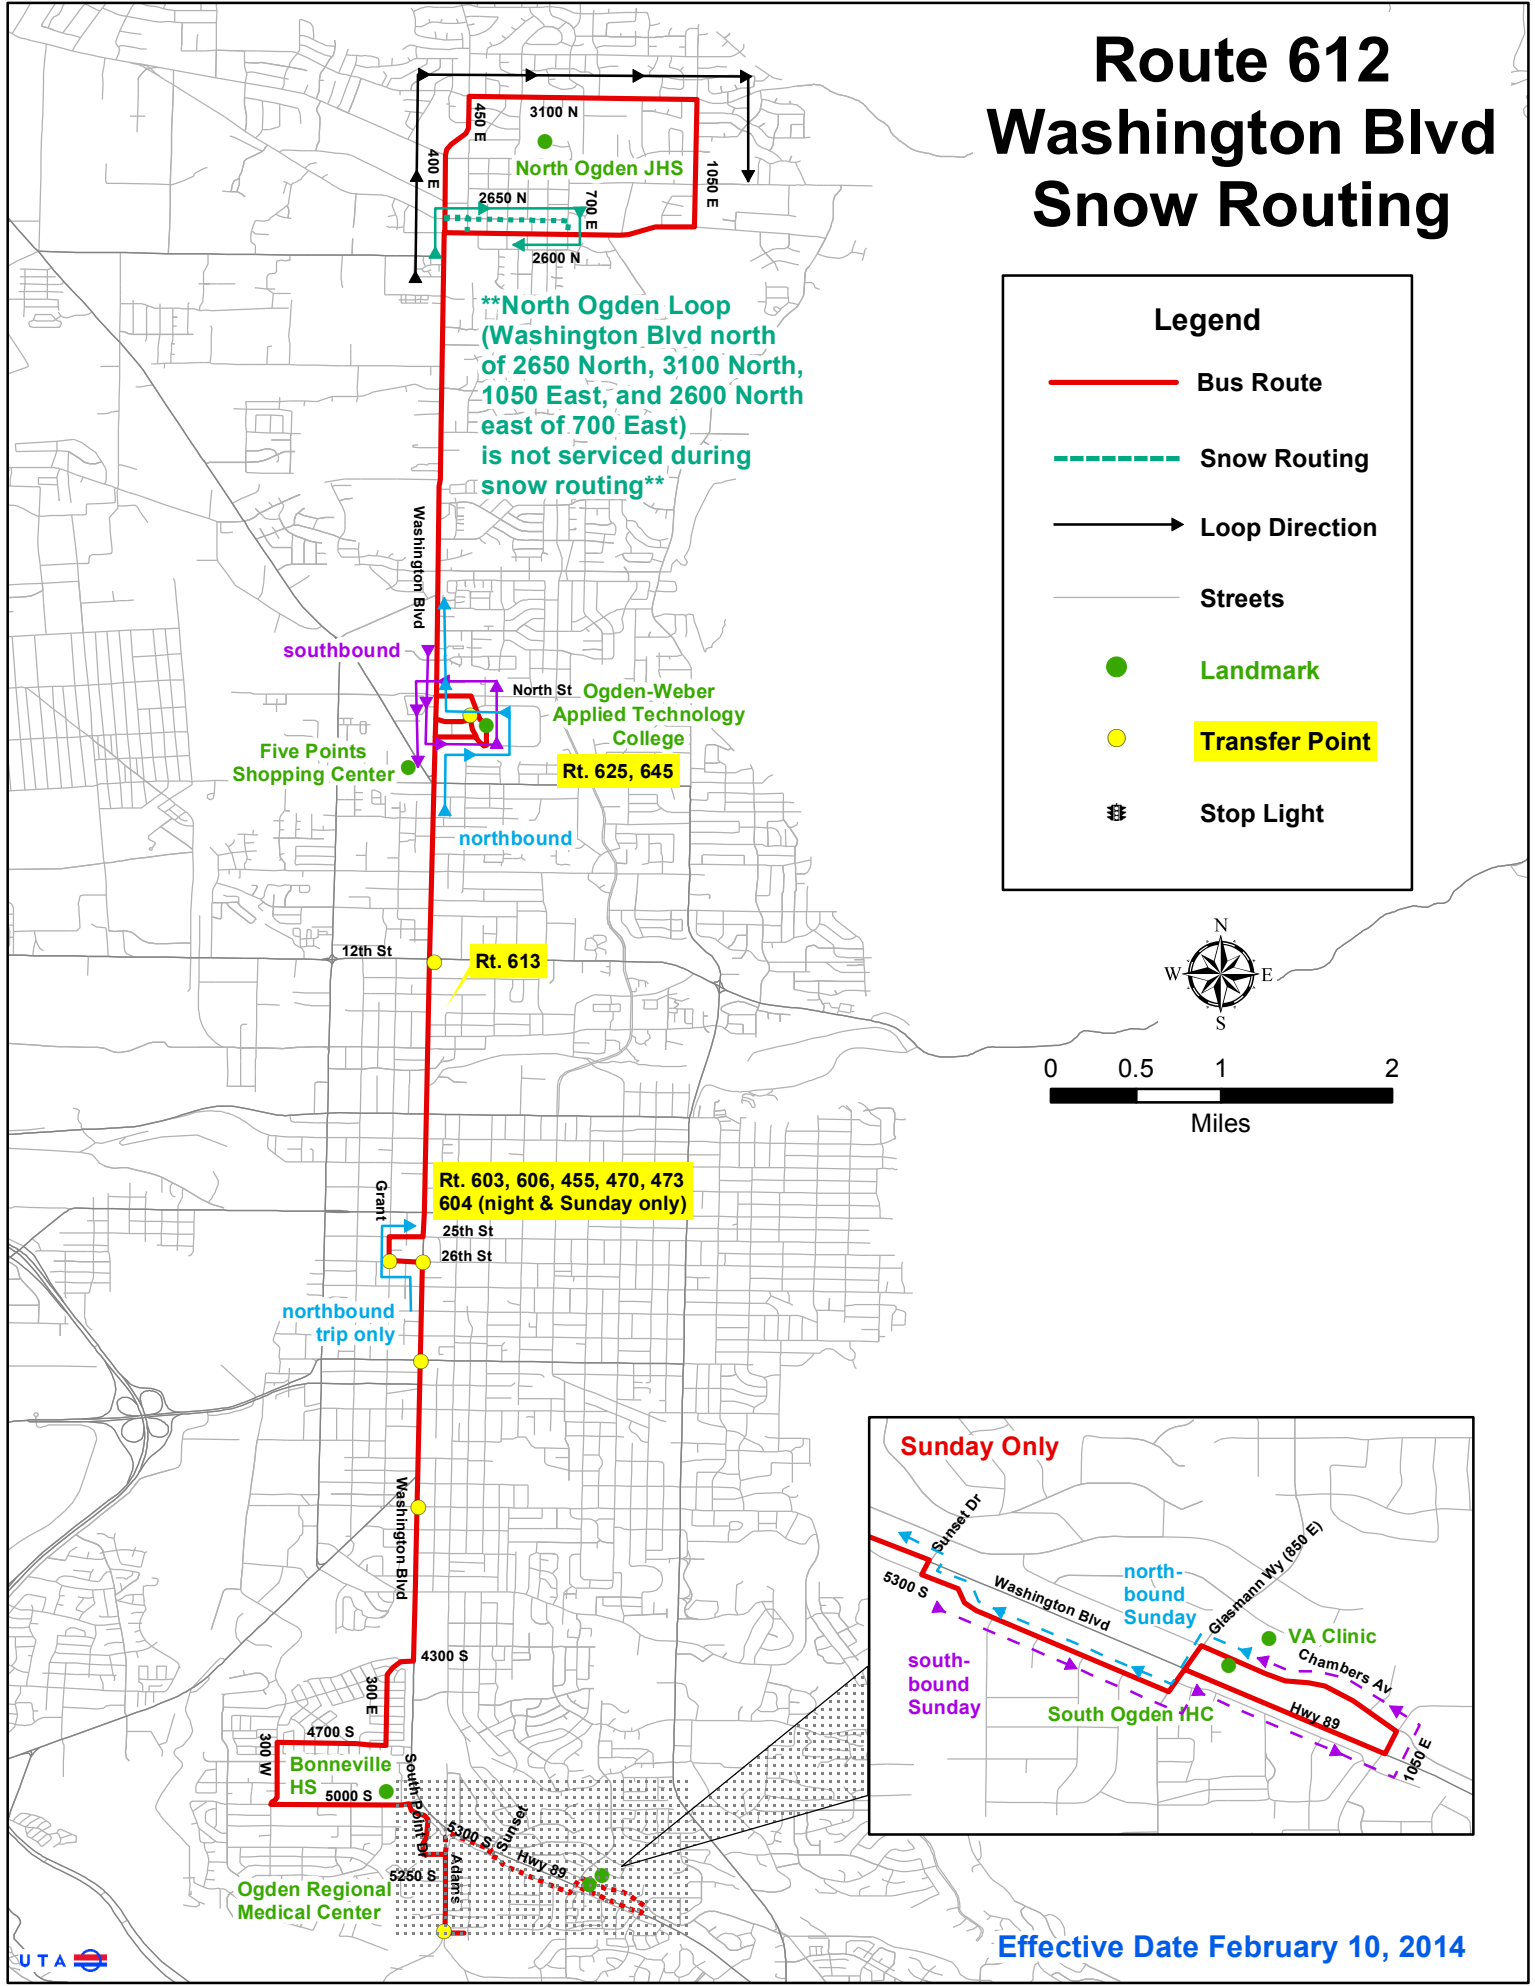

Route 612 Washington Blvd Snow Routing

Legend

-  Bus Route
-  Snow Routing
-  Loop Direction
-  Streets
-  Landmark
-  Transfer Point
-  Stop Light

****North Ogden Loop
(Washington Blvd north
of 2650 North, 3100 North,
1050 East, and 2600 North
east of 700 East)
is not serviced during
snow routing****