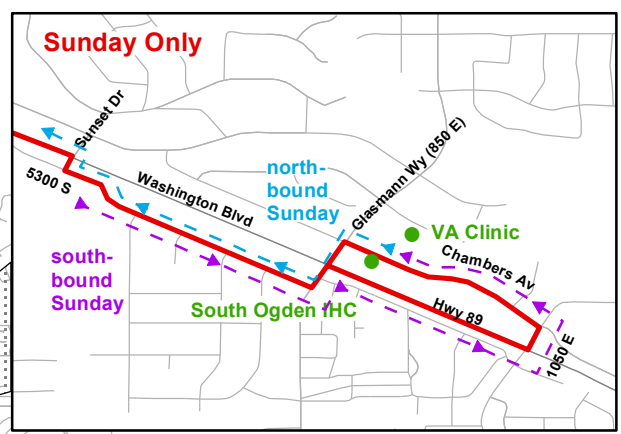

Route 612 Washington Blvd Snow Routing

Legend

-  Bus Route
-  Snow Routing
-  Loop Direction
-  Streets
-  Landmark
-  Transfer Point
-  Stop Light

****North Ogden Loop
(Washington Blvd north
of 2650 North, 3100 North,
1050 East, and 2600 North
east of 700 East)
is not serviced during
snow routing****